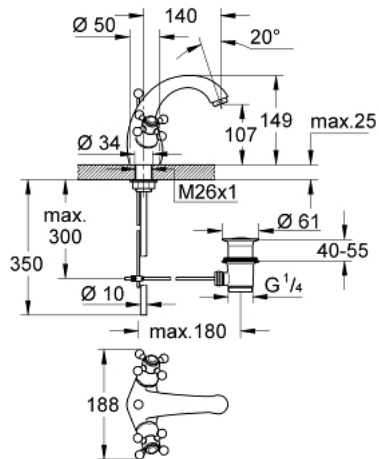

21 012 000 SINFONIA ONE-HOLE BASIN MIXER, 1/2"

PRODUCT DESCRIPTION

- Colour: chrome
- Carbodur ceramic headparts 1/2", 180°
- fastened cast spout with mousseur
- projection 130 mm
- pop-up waste set 1 1/4"
- with cross handles
- copper pipes
- GROHE LongLife finish

21 012 000 SINFONIA ONE-HOLE BASIN MIXER, 1/2"

SPARE PARTS, 1月 2000 – now

- 1: Cross handle (Spare part-nr. 45291000)
- 1.1: Marking piece (Spare part-nr. 45305000)
- 2: Cover cap (Spare part-nr. 00061000)
- 3: Ceramic headpart 1/2" (Spare part-nr. 45346000)
- 3.1: O-ring Ø 18.2 x Ø 1.7 (Spare part-nr. 0392400M)
- 4: Mousseur (Spare part-nr. 13929000)
- 5: Pop-up rod (Spare part-nr. 07511000)
- 6: Shank fastening assembly M26 x 1.5 (Spare part-nr. 45012000)
- 7: Waste set 1 1/4" (Spare part-nr. 28910000)
- 7.1: Plug (Spare part-nr. 07182000)
- 7.2: Eccentric rod (Spare part-nr. 07052000)