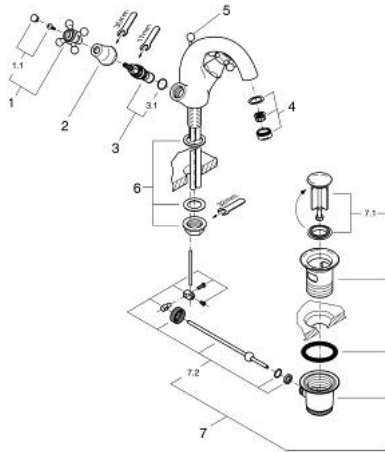

21 012 000 SINFONIA ONE-HOLE BASIN MIXER, 1/2"

PRODUCT DESCRIPTION

- Colour: chrome
- Carbodur ceramic headparts 1/2", 180°
- fastened cast spout with mousseur
- projection 130 mm
- pop-up waste set 1 1/4"
- with cross handles
- copper pipes
- GROHE LongLife finish

21 012 000 SINFONIA ONE-HOLE BASIN MIXER, 1/2"

SPARE PARTS, 1月 2000 – now

- 1: Cross handle (Spare part-nr. 45291000)
- 1.1: Marking piece (Spare part-nr. 45305000)
- 2: Cover cap (Spare part-nr. 00061000)
- 3: Ceramic headpart 1/2" (Spare part-nr. 45346000)
- 3.1: O-ring Ø 18.2 x Ø 1.7 (Spare part-nr. 0392400M)
- 4: Mousseur (Spare part-nr. 13929000)
- 5: Pop-up rod (Spare part-nr. 07511000)
- 6: Shank fastening assembly M26 x 1.5 (Spare part-nr. 45012000)
- 7: Waste set 1 1/4" (Spare part-nr. 28910000)
- 7.1: Plug (Spare part-nr. 07182000)
- 7.2: Eccentric rod (Spare part-nr. 07052000)