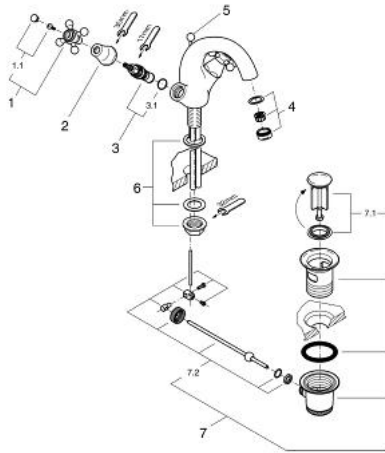

21 012 IG0 SINFONIA SINGLE-HOLE BASIN MIXER

PRODUCT DESCRIPTION

- Colour: chrome/gold
- ceramic headparts 1/2", 180°
- cast spout with Mousseur
- projection 130 mm
- pop-up waste set 1 1/4"
- with cross handles
- copper pipes
- GROHE LongLife finish

21 012 IG0 SINFONIA SINGLE-HOLE BASIN MIXER

SPARE PARTS, January 2000 – now

- 1: Sinfonia cross handles (Spare part-nr. 452911G0)
- 1.1: Marking piece (Spare part-nr. 45305000)
- 2: Cap (Spare part-nr. 00061000)
- 3: Ceramic headpart, 1/2" (Spare part-nr. 45346000)
- 3.1: O-ring $\varnothing 18.2 \times \varnothing 1.7$ (Spare part-nr. 0392400M)
- 4: Mousseur (Spare part-nr. 13929G00)
- 5: Pop-up rod (Spare part-nr. 075111G0)
- 6: Shank fastening assembly (Spare part-nr. 45012000)
- 7: Pop-up waste set 1 1/4" (Spare part-nr. 28910IG0)
- 7.1: Plug (Spare part-nr. 07182G00)
- 7.2: Eccentric rod (Spare part-nr. 07052000)