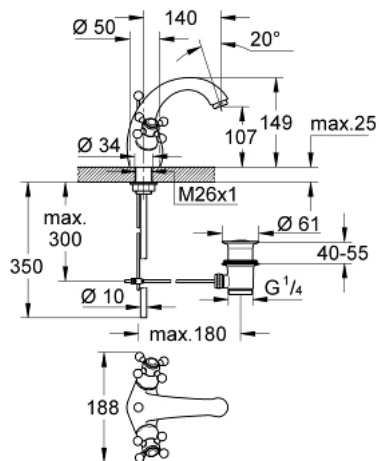

21 012 IG0 SINFONIA SINGLE-HOLE BASIN MIXER

PRODUCT DESCRIPTION

- Colour: chrome/gold
- ceramic headparts 1/2", 180°
- cast spout with Mousseur
- projection 130 mm
- pop-up waste set 1 1/4"
- with cross handles
- copper pipes
- GROHE LongLife finish

21 012 IG0 SINFONIA SINGLE-HOLE BASIN MIXER

SPARE PARTS, January 2000 – now

- 1: Sinfonia cross handles (Spare part-nr. 452911G0)
- 1.1: Marking piece (Spare part-nr. 45305000)
- 2: Cap (Spare part-nr. 00061000)
- 3: Ceramic headpart, 1/2" (Spare part-nr. 45346000)
- 3.1: O-ring $\varnothing 18.2 \times \varnothing 1.7$ (Spare part-nr. 0392400M)
- 4: Mousseur (Spare part-nr. 13929G00)
- 5: Pop-up rod (Spare part-nr. 075111G0)
- 6: Shank fastening assembly (Spare part-nr. 45012000)
- 7: Pop-up waste set 1 1/4" (Spare part-nr. 28910IG0)
- 7.1: Plug (Spare part-nr. 07182G00)
- 7.2: Eccentric rod (Spare part-nr. 07052000)