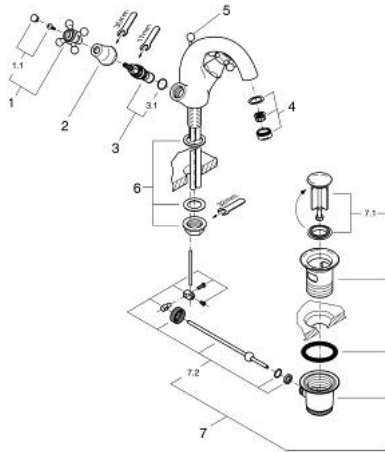

21 012 IG0 SINFONIA ONE-HOLE BASIN MIXER, 1/2"

PRODUCT DESCRIPTION

- Colour: chrome/gold
- Carbodur ceramic headparts 1/2", 180°
- fastened cast spout with mousseur
- projection 130 mm
- pop-up waste set 1 1/4"
- with cross handles
- copper pipes
- GROHE LongLife finish

21 012 IG0 SINFONIA ONE-HOLE BASIN MIXER, 1/2"

SPARE PARTS, 1月 2000 – now

- 1: Cross handle (Spare part-nr. 45291IG0)
- 1.1: Marking piece (Spare part-nr. 45305000)
- 2: Cover cap (Spare part-nr. 00061000)
- 3: Ceramic headpart 1/2" (Spare part-nr. 45346000)
- 3.1: O-ring Ø 18.2 x Ø 1.7 (Spare part-nr. 0392400M)
- 4: Mousseur (Spare part-nr. 13929G00)
- 5: Pop-up rod (Spare part-nr. 07511IG0)
- 6: Shank fastening assembly M26 x 1.5 (Spare part-nr. 45012000)
- 7: Waste set 1 1/4" (Spare part-nr. 28910IG0)
- 7.1: Plug (Spare part-nr. 07182G00)
- 7.2: Eccentric rod (Spare part-nr. 07052000)