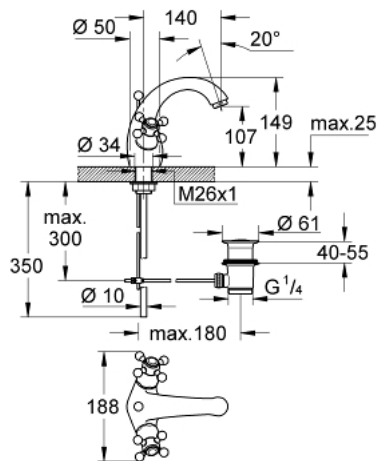

21 012 IG0 SINFONIA ONE-HOLE BASIN MIXER, 1/2"

PRODUCT DESCRIPTION

- Colour: chrome/gold
- Carbodur ceramic headparts 1/2", 180°
- fastened cast spout with mousseur
- projection 130 mm
- pop-up waste set 1 1/4"
- with cross handles
- copper pipes
- GROHE LongLife finish

21 012 IG0 SINFONIA ONE-HOLE BASIN MIXER, 1/2"

SPARE PARTS, 1月 2000 – now

- 1: Cross handle (Spare part-nr. 45291IG0)
- 1.1: Marking piece (Spare part-nr. 45305000)
- 2: Cover cap (Spare part-nr. 00061000)
- 3: Ceramic headpart 1/2" (Spare part-nr. 45346000)
- 3.1: O-ring Ø 18.2 x Ø 1.7 (Spare part-nr. 0392400M)
- 4: Mousseur (Spare part-nr. 13929G00)
- 5: Pop-up rod (Spare part-nr. 07511IG0)
- 6: Shank fastening assembly M26 x 1.5 (Spare part-nr. 45012000)
- 7: Waste set 1 1/4" (Spare part-nr. 28910IG0)
- 7.1: Plug (Spare part-nr. 07182G00)
- 7.2: Eccentric rod (Spare part-nr. 07052000)