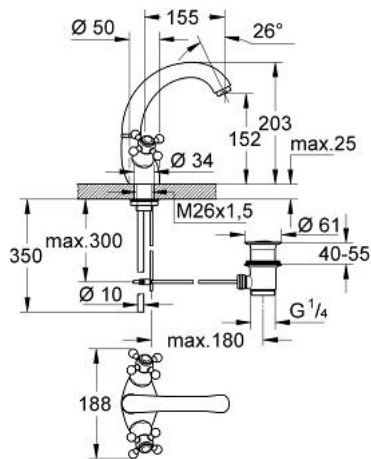

## 21 014 000 SINFONIA SINGLE-HOLE BASIN MIXER

### PRODUCT DESCRIPTION

- Colour: chrome
- ceramic headparts 1/2", 180°
- swivelling cast spout with Mousseur
- projection 155 mm
- pop-up waste set 1 1/4"
- copper pipes
- with cross handles
- GROHE LongLife finish

### SPARE PARTS, July 2008 – now

- 1: Sinfonia cross handles (Spare part-nr. 45291000)
- 1.1: Marking piece (Spare part-nr. 45305000)
- 2: Cap (Spare part-nr. 00061000)
- 3: Ceramic headpart, 1/2" (Spare part-nr. 45346000)
- 3.1: O-ring  $\varnothing 18.2 \times \varnothing 1.7$  (Spare part-nr. 0392400M)
- 4: Spout (Spare part-nr. 13078000)
- 4.1: Mousseur (Spare part-nr. 13929000)
- 5: Pop-up rod (Spare part-nr. 07511000)
- 6: Shank mounting kit (Spare part-nr. 46078000)
- 7: Pop-up waste set 1 1/4" (Spare part-nr. 28910000)
- 7.1: Plug (Spare part-nr. 07182000)
- 7.2: Eccentric rod (Spare part-nr. 07052000)