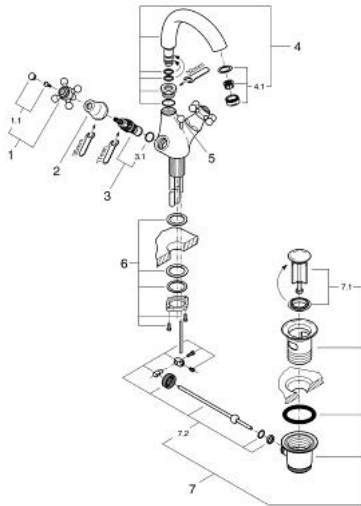

## 21 014 000 SINFONIA SINGLE-HOLE BASIN MIXER

### PRODUCT DESCRIPTION

- Colour: chrome
- ceramic headparts 1/2", 180°
- swivelling cast spout with Mousseur
- projection 155 mm
- pop-up waste set 1 1/4"
- copper pipes
- with cross handles
- GROHE LongLife finish

### SPARE PARTS, July 2008 – now

- 1: Sinfonia cross handles (Spare part-nr. 45291000)
- 1.1: Marking piece (Spare part-nr. 45305000)
- 2: Cap (Spare part-nr. 00061000)
- 3: Ceramic headpart, 1/2" (Spare part-nr. 45346000)
- 3.1: O-ring  $\varnothing 18.2 \times \varnothing 1.7$  (Spare part-nr. 0392400M)
- 4: Spout (Spare part-nr. 13078000)
- 4.1: Mousseur (Spare part-nr. 13929000)
- 5: Pop-up rod (Spare part-nr. 07511000)
- 6: Shank mounting kit (Spare part-nr. 46078000)
- 7: Pop-up waste set 1 1/4" (Spare part-nr. 28910000)
- 7.1: Plug (Spare part-nr. 07182000)
- 7.2: Eccentric rod (Spare part-nr. 07052000)