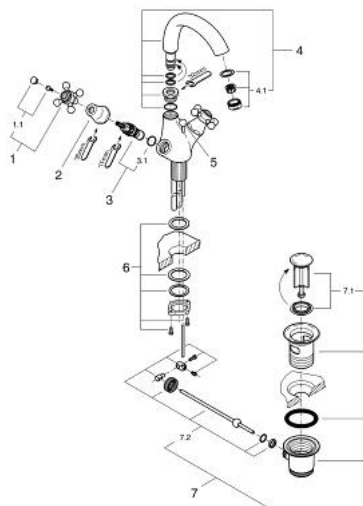

21 014 000 SINFONIA ONE-HOLE BASIN MIXER, 1/2"

PRODUCT DESCRIPTION

- Colour: chrome
- Carbodur ceramic headparts 1/2", 180°
- swivel cast spout with mousseur
- projection 155 mm
- pop-up waste set 1 1/4"
- copper pipes
- with cross handles
- GROHE LongLife finish

21 014 000 SINFONIA ONE-HOLE BASIN MIXER, 1/2"

SPARE PARTS, 7月 2008 – now

- 1: Cross handle (Spare part-nr. 45291000)
- 1.1: Marking piece (Spare part-nr. 45305000)
- 2: Cover cap (Spare part-nr. 00061000)
- 3: Ceramic headpart 1/2" (Spare part-nr. 45346000)
- 3.1: O-ring Ø 18.2 x Ø 1.7 (Spare part-nr. 0392400M)
- 4: Spout (Spare part-nr. 13078000)
- 4.1: Mousseur (Spare part-nr. 13929000)
- 5: Pop-up rod (Spare part-nr. 07511000)
- 6: Shank mounting kit (Spare part-nr. 46078000)
- 7: Waste set 1 1/4" (Spare part-nr. 28910000)
- 7.1: Plug (Spare part-nr. 07182000)
- 7.2: Eccentric rod (Spare part-nr. 07052000)