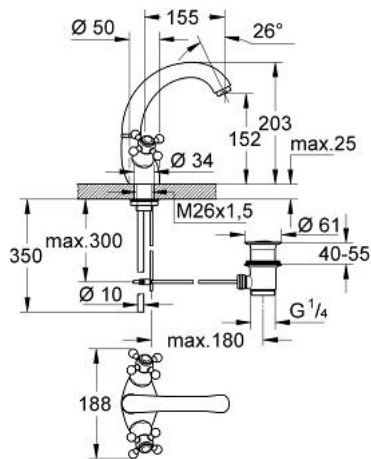

21 014 000 SINFONIA ONE-HOLE BASIN MIXER, 1/2"

PRODUCT DESCRIPTION

- Colour: chrome
- Carbodur ceramic headparts 1/2", 180°
- swivel cast spout with mousseur
- projection 155 mm
- pop-up waste set 1 1/4"
- copper pipes
- with cross handles
- GROHE LongLife finish

21 014 000 SINFONIA ONE-HOLE BASIN MIXER, 1/2"

SPARE PARTS, 7月 2008 – now

- 1: Cross handle (Spare part-nr. 45291000)
- 1.1: Marking piece (Spare part-nr. 45305000)
- 2: Cover cap (Spare part-nr. 00061000)
- 3: Ceramic headpart 1/2" (Spare part-nr. 45346000)
- 3.1: O-ring Ø 18.2 x Ø 1.7 (Spare part-nr. 0392400M)
- 4: Spout (Spare part-nr. 13078000)
- 4.1: Mousseur (Spare part-nr. 13929000)
- 5: Pop-up rod (Spare part-nr. 07511000)
- 6: Shank mounting kit (Spare part-nr. 46078000)
- 7: Waste set 1 1/4" (Spare part-nr. 28910000)
- 7.1: Plug (Spare part-nr. 07182000)
- 7.2: Eccentric rod (Spare part-nr. 07052000)