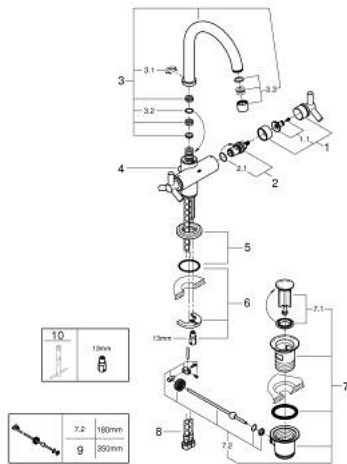

## 21 019 000 ATRIO SINGLE-HOLE BASIN MIXER L-SIZE

### PRODUCT DESCRIPTION

- Colour: chrome
- ceramic headparts 1/2", 90°
- GROHE LongLife finish
- rapid-installation-system
- swivelling tubular spout with Mousseur and stop limiter
- pop-up waste set 1 1/4"
- flexible connection hoses
- with Ypsilon handle

### SPARE PARTS, September 2016 – now

- 1: Handle Atrio Ypsilon (Spare part-nr. 45603000)
  - 1.1: Replacement handle connection kit (Spare part-nr. 45605000)
  - 2: Ceramic headpart, 1/2" (Spare part-nr. 45882000)
  - 2.1: O-ring  $\varnothing 18.2 \times \varnothing 1.7$  (Spare part-nr. 0392400M)
  - 3: Spout (Spare part-nr. 13170000)
  - 3.1: Safety ring (Spare part-nr. 0806500M)
  - 3.2: Sealing washer (Spare part-nr. 0128500M)
  - 3.3: Mousseur (Spare part-nr. 13935000)
  - 4: Pop-up rod (Spare part-nr. 06575000)
  - 5: Escutcheon (Spare part-nr. 45629000)
  - 6: Shank mounting kit (Spare part-nr. 46249000)
  - 7: Pop-up waste set 1 1/4" (Spare part-nr. 28910000)
  - 7.1: Plug (Spare part-nr. 07182000)
  - 7.2: Eccentric rod (Spare part-nr. 07052000)
  - 8: Connection hose (Spare part-nr. 46255000)
  - 9: Eccentric rod (Spare part-nr. 07341000)\*
  - 10: Mounting wrench (Spare part-nr. 19017000)\*
- \* Optional accessories