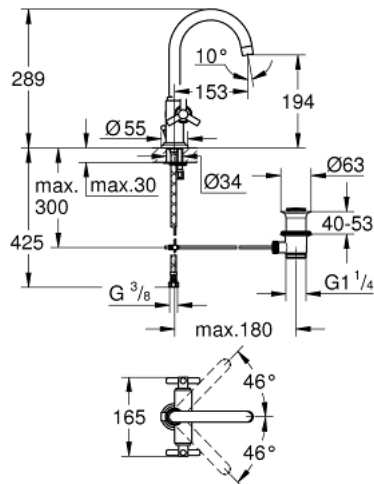

## 21 019 000 ATRIO SINGLE-HOLE BASIN MIXER L-SIZE

### PRODUCT DESCRIPTION

- Colour: chrome
- ceramic headparts 1/2", 90°
- GROHE LongLife finish
- rapid-installation-system
- swivelling tubular spout with Mousseur and stop limiter
- pop-up waste set 1 1/4"
- flexible connection hoses
- with Ypsilon handle

### SPARE PARTS, September 2016 – now

- 1: Handle Atrio Ypsilon (Spare part-nr. 45603000)
  - 1.1: Replacement handle connection kit (Spare part-nr. 45605000)
  - 2: Ceramic headpart, 1/2" (Spare part-nr. 45882000)
  - 2.1: O-ring  $\varnothing 18.2 \times \varnothing 1.7$  (Spare part-nr. 0392400M)
  - 3: Spout (Spare part-nr. 13170000)
  - 3.1: Safety ring (Spare part-nr. 0806500M)
  - 3.2: Sealing washer (Spare part-nr. 0128500M)
  - 3.3: Mousseur (Spare part-nr. 13935000)
  - 4: Pop-up rod (Spare part-nr. 06575000)
  - 5: Escutcheon (Spare part-nr. 45629000)
  - 6: Shank mounting kit (Spare part-nr. 46249000)
  - 7: Pop-up waste set 1 1/4" (Spare part-nr. 28910000)
  - 7.1: Plug (Spare part-nr. 07182000)
  - 7.2: Eccentric rod (Spare part-nr. 07052000)
  - 8: Connection hose (Spare part-nr. 46255000)
  - 9: Eccentric rod (Spare part-nr. 07341000)\*
  - 10: Mounting wrench (Spare part-nr. 19017000)\*
- \* Optional accessories