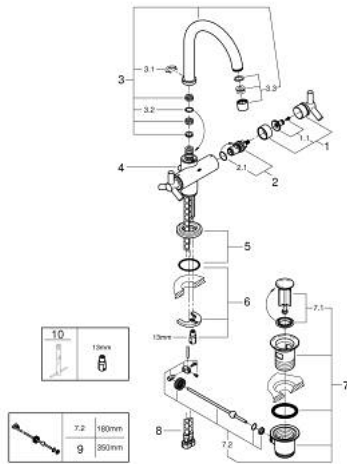

21 019 000 **ATRIO ONE-HOLE BASIN MIXER, 1/2"**  
**L-SIZE**

**SPARE PARTS**, 9月 2016 – now

- 1: Handle Atrio Ypsilon (Spare part-nr. 45603000)
  - 1.1: Replacement handle connection kit (Spare part-nr. 45605000)
  - 2: Ceramic headpart 1/2" (Spare part-nr. 45882000)
  - 2.1: O-ring Ø 18.2 x Ø 1.7 (Spare part-nr. 0392400M)
  - 3: Spout (Spare part-nr. 13170000)
  - 3.1: Safety ring (Spare part-nr. 0806500M)
  - 3.2: Sealing washer (Spare part-nr. 0128500M)
  - 3.3: Mousseur (Spare part-nr. 13935000)
  - 4: Pop-up rod (Spare part-nr. 06575000)
  - 5: Escutcheon (Spare part-nr. 45629000)
  - 6: Shank mounting kit (Spare part-nr. 46249000)
  - 7: Waste set 1 1/4" (Spare part-nr. 28910000)
  - 7.1: Plug (Spare part-nr. 07182000)
  - 7.2: Eccentric rod (Spare part-nr. 07052000)
  - 8: Connection hose (Spare part-nr. 46255000)
  - 9: Eccentric rod (Spare part-nr. 07341000)\*
  - 10: Mounting wrench (Spare part-nr. 19017000)\*
- \* Optional accessories