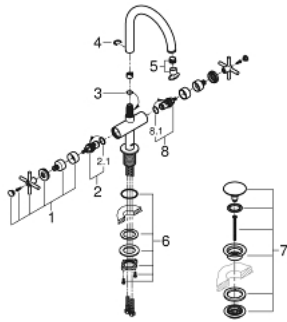

21 019 003 ATRIO SINGLE-HOLE BASIN MIXER L-SIZE

PRODUCT DESCRIPTION

- Colour: chrome
- ceramic headparts 1/2", 90°
- GROHE LongLife finish
- 5.7 l/min laminar mousseur
- rapid-installation-system
- swivelling tubular spout with Mousseur and stop limiter
- Push-open waste set 1 1/4"
- flexible connection hoses
- with cross handles
- Two different sets of caps included. One set with "H" and "C" marking, one set without marking.

21 019 003 ATRIO SINGLE-HOLE BASIN MIXER L-SIZE

SPARE PARTS, August 2018 – now

- 1: Cross handles (Spare part-nr. 18026003)
- 2: Ceramic headpart, 1/2" (Spare part-nr. 45883000)
- 2.1: O-ring $\varnothing 18.2 \times \varnothing 1.7$ (Spare part-nr. 0392400M)
- 3: Sealing washer (Spare part-nr. 0128500M)
- 4: Safety ring (Spare part-nr. 4826600M)
- 5: Flow straightener (Spare part-nr. 48408000)
- 6: Shank fastening assembly (Spare part-nr. 48384000)
- 7: Pop-up waste set (Spare part-nr. 65807000)
- 8: Ceramic headpart, 1/2" (Spare part-nr. 45882000)
- 8.1: O-ring $\varnothing 18.2 \times \varnothing 1.7$ (Spare part-nr. 0392400M)