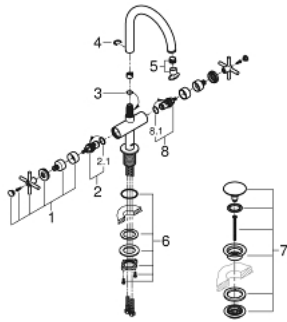

21 019 003 ATRIO SINGLE-HOLE BASIN MIXER L-SIZE

PRODUCT DESCRIPTION

- Colour: chrome
- ceramic headparts 1/2", 90°
- GROHE LongLife finish
- GROHE EcoJoy 5.7 l/min laminar mousseur
- rapid-installation-system
- swivelling tubular spout with Mousseur and stop limiter
- Push-open waste set 1 1/4"
- flexible connection hoses
- with cross handles
- Two different sets of caps included. One set with "H" and "C" marking, one set without marking.

21 019 003 ATRIO SINGLE-HOLE BASIN MIXER L-SIZE

SPARE PARTS, August 2018 – now

- 1: Cross handles (Spare part-nr. 18026003)
- 2: Ceramic headpart, 1/2" (Spare part-nr. 45883000)
- 2.1: O-ring $\varnothing 18.2 \times \varnothing 1.7$ (Spare part-nr. 0392400M)
- 3: Sealing washer (Spare part-nr. 0128500M)
- 4: Safety ring (Spare part-nr. 4826600M)
- 5: Flow straightener (Spare part-nr. 48408000)
- 6: Shank fastening assembly (Spare part-nr. 48384000)
- 7: Pop-up waste set (Spare part-nr. 65807000)
- 8: Ceramic headpart, 1/2" (Spare part-nr. 45882000)
- 8.1: O-ring $\varnothing 18.2 \times \varnothing 1.7$ (Spare part-nr. 0392400M)