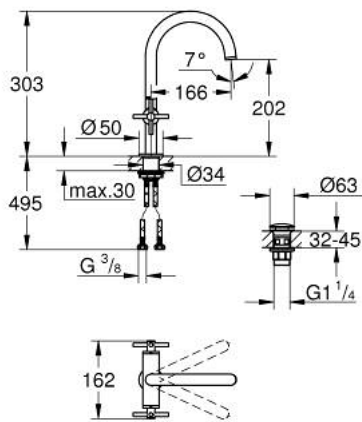

21 019 003 ATRIO SINGLE-HOLE BASIN MIXER L-SIZE

PRODUCT DESCRIPTION

- Colour: chrome
- ceramic headparts 1/2", 90°
- GROHE LongLife finish
- GROHE EcoJoy 5.7 l/min laminar mousseur
- rapid-installation-system
- swivelling tubular spout with Mousseur and stop limiter
- Push-open waste set 1 1/4"
- flexible connection hoses
- with cross handles
- Two different sets of caps included. One set with "H" and "C" marking, one set without marking.

21 019 003 ATRIO SINGLE-HOLE BASIN MIXER L-SIZE

SPARE PARTS, August 2018 – now

- 1: Cross handles (Spare part-nr. 18026003)
- 2: Ceramic headpart, 1/2" (Spare part-nr. 45883000)
- 2.1: O-ring $\varnothing 18.2 \times \varnothing 1.7$ (Spare part-nr. 0392400M)
- 3: Sealing washer (Spare part-nr. 0128500M)
- 4: Safety ring (Spare part-nr. 4826600M)
- 5: Flow straightener (Spare part-nr. 48408000)
- 6: Shank fastening assembly (Spare part-nr. 48384000)
- 7: Pop-up waste set (Spare part-nr. 65807000)
- 8: Ceramic headpart, 1/2" (Spare part-nr. 45882000)
- 8.1: O-ring $\varnothing 18.2 \times \varnothing 1.7$ (Spare part-nr. 0392400M)