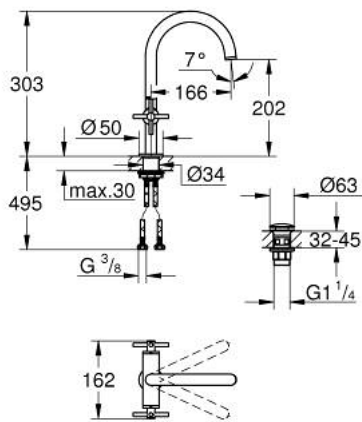

21 019 003 ATRIO SINGLE-HOLE BASIN MIXER L-SIZE

PRODUCT DESCRIPTION

- Colour: chrome
- ceramic headparts 1/2", 90°
- GROHE LongLife finish
- 5.7 l/min laminar mousseur
- rapid-installation-system
- swivelling tubular spout with Mousseur and stop limiter
- Push-open waste set 1 1/4"
- flexible connection hoses
- with cross handles
- Two different sets of caps included. One set with "H" and "C" marking, one set without marking.

21 019 003 ATRIO SINGLE-HOLE BASIN MIXER L-SIZE

SPARE PARTS, August 2018 – now

- 1: Cross handles (Spare part-nr. 18026003)
- 2: Ceramic headpart, 1/2" (Spare part-nr. 45883000)
- 2.1: O-ring $\varnothing 18.2 \times \varnothing 1.7$ (Spare part-nr. 0392400M)
- 3: Sealing washer (Spare part-nr. 0128500M)
- 4: Safety ring (Spare part-nr. 4826600M)
- 5: Flow straightener (Spare part-nr. 48408000)
- 6: Shank fastening assembly (Spare part-nr. 48384000)
- 7: Pop-up waste set (Spare part-nr. 65807000)
- 8: Ceramic headpart, 1/2" (Spare part-nr. 45882000)
- 8.1: O-ring $\varnothing 18.2 \times \varnothing 1.7$ (Spare part-nr. 0392400M)