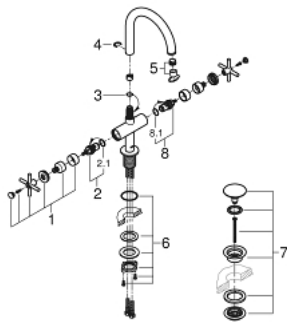

21 019 003 ATRIO ONE-HOLE BASIN MIXER, 1/2" L-SIZE

SPARE PARTS, 8月 2018 – now

- 1: Cross handles (Spare part-nr. 18026003)
- 2: Ceramic headpart 1/2" (Spare part-nr. 45883000)
- 2.1: O-ring $\varnothing 18.2 \times \varnothing 1.7$ (Spare part-nr. 0392400M)
- 3: Sealing washer (Spare part-nr. 0128500M)
- 4: Safety ring (Spare part-nr. 4826600M)
- 5: Laminar flow straightener (Spare part-nr. 48408000)
- 6: Shank fastening assembly (Spare part-nr. 48384000)
- 7: Waste set with push-open plug (Spare part-nr. 65807000)
- 8: Ceramic headpart 1/2" (Spare part-nr. 45882000)
- 8.1: O-ring $\varnothing 18.2 \times \varnothing 1.7$ (Spare part-nr. 0392400M)