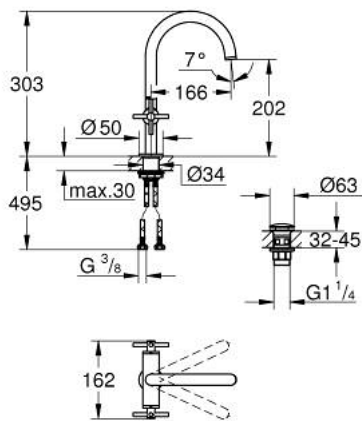

21 019 003 **ATRIO ONE-HOLE BASIN MIXER, 1/2"** **L-SIZE**

PRODUCT DESCRIPTION

- Colour: chrome
- ceramic headparts 1/2", 90°
- GROHE LongLife finish
- GROHE EcoJoy 5.7 l/min laminar mousseur
- rapid installation system
- swivel tubular spout with mousseur and stop limiter
- push-open waste set 1 1/4"
- flexible connection hoses
- with cross handles
- Two different sets of caps included. One set with "H" and "C" marking, one set without marking.

21 019 003 ATRIO ONE-HOLE BASIN MIXER, 1/2" L-SIZE

SPARE PARTS, 8月 2018 – now

- 1: Cross handles (Spare part-nr. 18026003)
- 2: Ceramic headpart 1/2" (Spare part-nr. 45883000)
- 2.1: O-ring $\varnothing 18.2 \times \varnothing 1.7$ (Spare part-nr. 0392400M)
- 3: Sealing washer (Spare part-nr. 0128500M)
- 4: Safety ring (Spare part-nr. 4826600M)
- 5: Laminar flow straightener (Spare part-nr. 48408000)
- 6: Shank fastening assembly (Spare part-nr. 48384000)
- 7: Waste set with push-open plug (Spare part-nr. 65807000)
- 8: Ceramic headpart 1/2" (Spare part-nr. 45882000)
- 8.1: O-ring $\varnothing 18.2 \times \varnothing 1.7$ (Spare part-nr. 0392400M)