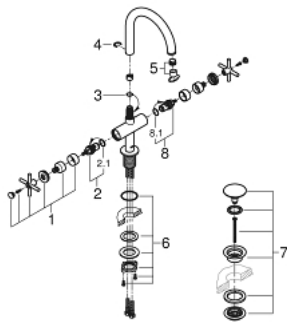

21 019 003 **ATRIO ONE-HOLE BASIN MIXER, 1/2"** **L-SIZE**

PRODUCT DESCRIPTION

- Colour: chrome
- ceramic headparts 1/2", 90°
- GROHE LongLife finish
- GROHE EcoJoy 5.7 l/min laminar mousseur
- rapid installation system
- swivel tubular spout with mousseur and stop limiter
- push-open waste set 1 1/4"
- flexible connection hoses
- with cross handles
- Two different sets of caps included. One set with "H" and "C" marking, one set without marking.

21 019 003 ATRIO ONE-HOLE BASIN MIXER, 1/2" L-SIZE

SPARE PARTS, 8月 2018 – now

- 1: Cross handles (Spare part-nr. 18026003)
- 2: Ceramic headpart 1/2" (Spare part-nr. 45883000)
- 2.1: O-ring $\varnothing 18.2 \times \varnothing 1.7$ (Spare part-nr. 0392400M)
- 3: Sealing washer (Spare part-nr. 0128500M)
- 4: Safety ring (Spare part-nr. 4826600M)
- 5: Laminar flow straightener (Spare part-nr. 48408000)
- 6: Shank fastening assembly (Spare part-nr. 48384000)
- 7: Waste set with push-open plug (Spare part-nr. 65807000)
- 8: Ceramic headpart 1/2" (Spare part-nr. 45882000)
- 8.1: O-ring $\varnothing 18.2 \times \varnothing 1.7$ (Spare part-nr. 0392400M)