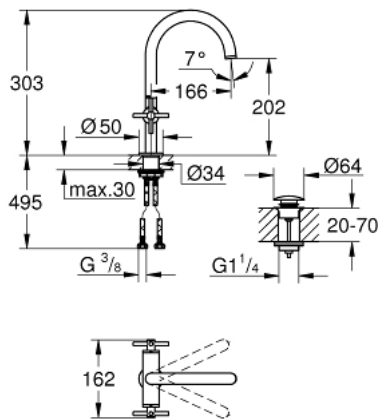

21 019 AL3 ATRIO SINGLE-HOLE BASIN MIXER L-SIZE

PRODUCT DESCRIPTION

- Colour: brushed hard graphite
- ceramic headparts 1/2", 90°
- GROHE LongLife finish
- 5.7 l/min laminar mousseur
- rapid-installation-system
- swivelling tubular spout with Mousseur and stop limiter
- Push-open waste set 1 1/4"
- flexible connection hoses
- with cross handles
- Two different sets of caps included. One set with "H" and "C" marking, one set without marking.

21 019 AL3 ATRIO SINGLE-HOLE BASIN MIXER L-SIZE

SPARE PARTS, August 2018 – now

- 1: Cross handles (Spare part-nr. 18026AL3)
- 2: Ceramic headpart, 1/2" (Spare part-nr. 45883000)
- 2.1: O-ring $\varnothing 18.2 \times \varnothing 1.7$ (Spare part-nr. 0392400M)
- 3: Sealing washer (Spare part-nr. 0128500M)
- 4: Safety ring (Spare part-nr. 4826600M)
- 5: Flow straightener (Spare part-nr. 48408000)
- 6: Shank fastening assembly (Spare part-nr. 48384000)
- 7: Pop-up waste set (Spare part-nr. 65807AL0)
- 8: Ceramic headpart, 1/2" (Spare part-nr. 45882000)
- 8.1: O-ring $\varnothing 18.2 \times \varnothing 1.7$ (Spare part-nr. 0392400M)