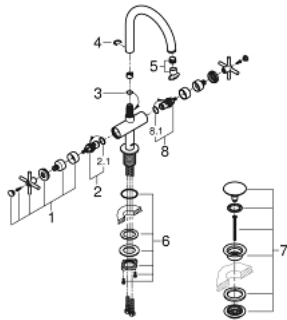

21 019 AL3 ATRIO SINGLE-HOLE BASIN MIXER L-SIZE

PRODUCT DESCRIPTION

- Colour: brushed hard graphite
- ceramic headparts 1/2", 90°
- GROHE LongLife finish
- 5.7 l/min laminar mousseur
- rapid-installation-system
- swivelling tubular spout with Mousseur and stop limiter
- Push-open waste set 1 1/4"
- flexible connection hoses
- with cross handles
- Two different sets of caps included. One set with "H" and "C" marking, one set without marking.

21 019 AL3 ATRIO SINGLE-HOLE BASIN MIXER L-SIZE

SPARE PARTS, August 2018 – now

- 1: Cross handles (Spare part-nr. 18026AL3)
- 2: Ceramic headpart, 1/2" (Spare part-nr. 45883000)
- 2.1: O-ring $\varnothing 18.2 \times \varnothing 1.7$ (Spare part-nr. 0392400M)
- 3: Sealing washer (Spare part-nr. 0128500M)
- 4: Safety ring (Spare part-nr. 4826600M)
- 5: Flow straightener (Spare part-nr. 48408000)
- 6: Shank fastening assembly (Spare part-nr. 48384000)
- 7: Pop-up waste set (Spare part-nr. 65807AL0)
- 8: Ceramic headpart, 1/2" (Spare part-nr. 45882000)
- 8.1: O-ring $\varnothing 18.2 \times \varnothing 1.7$ (Spare part-nr. 0392400M)