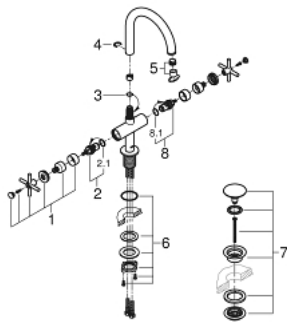

## 21 019 AL3 ATRIO ONE-HOLE BASIN MIXER, 1/2" L-SIZE

### PRODUCT DESCRIPTION

- Colour: brushed hard graphite
- ceramic headparts 1/2", 90°
- GROHE LongLife finish
- 5.7 l/min laminar mousseur
- rapid installation system
- swivel tubular spout with mousseur and stop limiter
- push-open waste set 1 1/4"
- flexible connection hoses
- with cross handles
- Two different sets of caps included. One set with "H" and "C" marking, one set without marking.

### SPARE PARTS, 8月 2018 – now

- 1: Cross handles (Spare part-nr. 18026AL3)
- 2: Ceramic headpart 1/2" (Spare part-nr. 45883000)
- 2.1: O-ring  $\varnothing 18.2 \times \varnothing 1.7$  (Spare part-nr. 0392400M)
- 3: Sealing washer (Spare part-nr. 0128500M)
- 4: Safety ring (Spare part-nr. 4826600M)
- 5: Laminar flow straightener (Spare part-nr. 48408000)
- 6: Shank fastening assembly (Spare part-nr. 48384000)
- 7: Waste set with push-open plug (Spare part-nr. 65807AL0)
- 8: Ceramic headpart 1/2" (Spare part-nr. 45882000)
- 8.1: O-ring  $\varnothing 18.2 \times \varnothing 1.7$  (Spare part-nr. 0392400M)