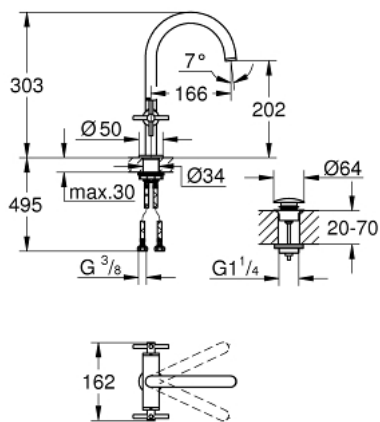

## 21 019 AL3 ATRIO ONE-HOLE BASIN MIXER, 1/2" L-SIZE

### PRODUCT DESCRIPTION

- Colour: brushed hard graphite
- ceramic headparts 1/2", 90°
- GROHE LongLife finish
- 5.7 l/min laminar mousseur
- rapid installation system
- swivel tubular spout with mousseur and stop limiter
- push-open waste set 1 1/4"
- flexible connection hoses
- with cross handles
- Two different sets of caps included. One set with "H" and "C" marking, one set without marking.

### SPARE PARTS, 8月 2018 – now

- 1: Cross handles (Spare part-nr. 18026AL3)
- 2: Ceramic headpart 1/2" (Spare part-nr. 45883000)
- 2.1: O-ring  $\varnothing 18.2 \times \varnothing 1.7$  (Spare part-nr. 0392400M)
- 3: Sealing washer (Spare part-nr. 0128500M)
- 4: Safety ring (Spare part-nr. 4826600M)
- 5: Laminar flow straightener (Spare part-nr. 48408000)
- 6: Shank fastening assembly (Spare part-nr. 48384000)
- 7: Waste set with push-open plug (Spare part-nr. 65807AL0)
- 8: Ceramic headpart 1/2" (Spare part-nr. 45882000)
- 8.1: O-ring  $\varnothing 18.2 \times \varnothing 1.7$  (Spare part-nr. 0392400M)