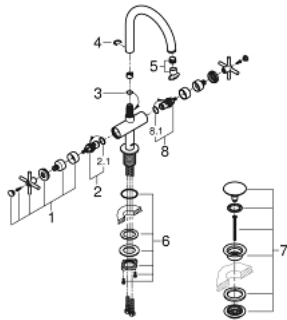

21 019 DC3 ATRIO SINGLE-HOLE BASIN MIXER L-SIZE

PRODUCT DESCRIPTION

- Colour: Supersteel
- ceramic headparts 1/2", 90°
- GROHE LongLife finish
- GROHE EcoJoy 5.7 l/min laminar mousseur
- rapid-installation-system
- swivelling tubular spout with Mousseur and stop limiter
- Push-open waste set 1 1/4"
- flexible connection hoses
- with cross handles
- Two different sets of caps included. One set with "H" and "C" marking, one set without marking.

21 019 DC3 ATRIO SINGLE-HOLE BASIN MIXER L-SIZE

SPARE PARTS, August 2018 – now

- 1: Cross handles (Spare part-nr. 18026DC3)
- 2: Ceramic headpart, 1/2" (Spare part-nr. 45883000)
- 2.1: O-ring $\varnothing 18.2 \times \varnothing 1.7$ (Spare part-nr. 0392400M)
- 3: Sealing washer (Spare part-nr. 0128500M)
- 4: Safety ring (Spare part-nr. 4826600M)
- 5: Flow straightener (Spare part-nr. 48408000)
- 6: Shank fastening assembly (Spare part-nr. 48384000)
- 7: Pop-up waste set (Spare part-nr. 65807DC0)
- 8: Ceramic headpart, 1/2" (Spare part-nr. 45882000)
- 8.1: O-ring $\varnothing 18.2 \times \varnothing 1.7$ (Spare part-nr. 0392400M)