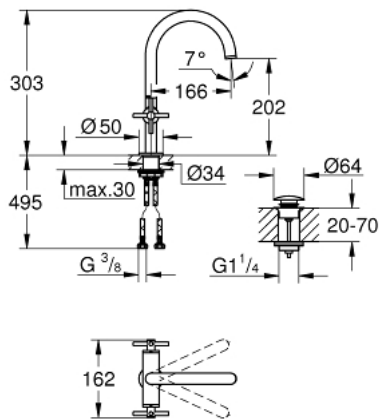

21 019 DC3 ATRIO SINGLE-HOLE BASIN MIXER L-SIZE

PRODUCT DESCRIPTION

- Colour: Supersteel
- ceramic headparts 1/2", 90°
- GROHE LongLife finish
- GROHE EcoJoy 5.7 l/min laminar mousseur
- rapid-installation-system
- swivelling tubular spout with Mousseur and stop limiter
- Push-open waste set 1 1/4"
- flexible connection hoses
- with cross handles
- Two different sets of caps included. One set with "H" and "C" marking, one set without marking.

21 019 DC3 ATRIO SINGLE-HOLE BASIN MIXER L-SIZE

SPARE PARTS, August 2018 – now

- 1: Cross handles (Spare part-nr. 18026DC3)
- 2: Ceramic headpart, 1/2" (Spare part-nr. 45883000)
- 2.1: O-ring $\varnothing 18.2 \times \varnothing 1.7$ (Spare part-nr. 0392400M)
- 3: Sealing washer (Spare part-nr. 0128500M)
- 4: Safety ring (Spare part-nr. 4826600M)
- 5: Flow straightener (Spare part-nr. 48408000)
- 6: Shank fastening assembly (Spare part-nr. 48384000)
- 7: Pop-up waste set (Spare part-nr. 65807DC0)
- 8: Ceramic headpart, 1/2" (Spare part-nr. 45882000)
- 8.1: O-ring $\varnothing 18.2 \times \varnothing 1.7$ (Spare part-nr. 0392400M)