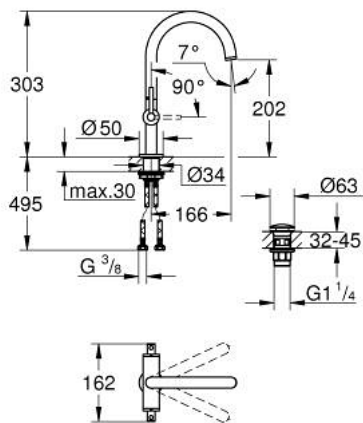

21 022 003 ATRIO SINGLE-HOLE BASIN MIXER L-SIZE

PRODUCT DESCRIPTION

- Colour: chrome
- ceramic headparts 1/2", 90°
- 5.7 l/min laminar mousseur
- rapid-installation-system
- swivelling tubular spout with Mousseur and stop limiter
- Push-open waste set 1 1/4"
- flexible connection hoses
- with lever handles
- Two different sets of caps included. One set with "H" and "C" marking, one set without marking.

21 022 003 ATRIO SINGLE-HOLE BASIN MIXER L-SIZE

SPARE PARTS, April 2017 – now

- 1: Lever handles (Spare part-nr. 18027003)
- 2: Ceramic headpart, 1/2" (Spare part-nr. 45883000)
- 2.1: O-ring $\varnothing 18.2 \times \varnothing 1.7$ (Spare part-nr. 0392400M)
- 3: Sealing washer (Spare part-nr. 0128500M)
- 4: Safety ring (Spare part-nr. 4826600M)
- 5: Flow straightener (Spare part-nr. 48408000)
- 6: Ceramic headpart, 1/2" (Spare part-nr. 45882000)
- 6.1: O-ring $\varnothing 18.2 \times \varnothing 1.7$ (Spare part-nr. 0392400M)
- 7: Shank fastening assembly (Spare part-nr. 48384000)
- 8: Pop-up waste set (Spare part-nr. 65807000)