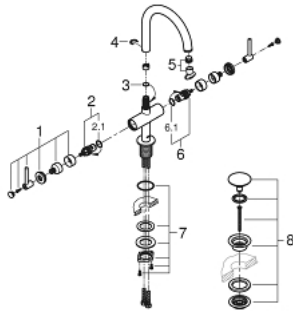

21 022 003 ATRIO SINGLE-HOLE BASIN MIXER L-SIZE

PRODUCT DESCRIPTION

- Colour: chrome
- ceramic headparts 1/2", 90°
- 5.7 l/min laminar mousseur
- rapid-installation-system
- swivelling tubular spout with Mousseur and stop limiter
- Push-open waste set 1 1/4"
- flexible connection hoses
- with lever handles
- Two different sets of caps included. One set with "H" and "C" marking, one set without marking.

21 022 003 ATRIO SINGLE-HOLE BASIN MIXER L-SIZE

SPARE PARTS, April 2017 – now

- 1: Lever handles (Spare part-nr. 18027003)
- 2: Ceramic headpart, 1/2" (Spare part-nr. 45883000)
- 2.1: O-ring $\varnothing 18.2 \times \varnothing 1.7$ (Spare part-nr. 0392400M)
- 3: Sealing washer (Spare part-nr. 0128500M)
- 4: Safety ring (Spare part-nr. 4826600M)
- 5: Flow straightener (Spare part-nr. 48408000)
- 6: Ceramic headpart, 1/2" (Spare part-nr. 45882000)
- 6.1: O-ring $\varnothing 18.2 \times \varnothing 1.7$ (Spare part-nr. 0392400M)
- 7: Shank fastening assembly (Spare part-nr. 48384000)
- 8: Pop-up waste set (Spare part-nr. 65807000)