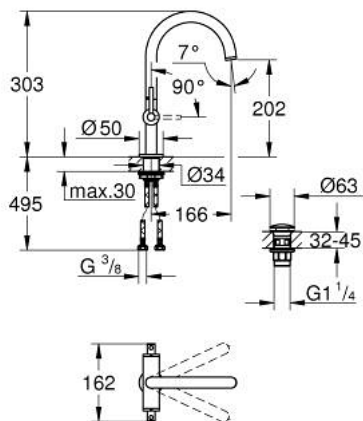

21 022 003 ATRIO SINGLE-HOLE BASIN MIXER L-SIZE

PRODUCT DESCRIPTION

- Colour: chrome
- ceramic headparts 1/2", 90°
- GROHE EcoJoy 5.7 l/min laminar mousseur
- rapid-installation-system
- swivelling tubular spout with Mousseur and stop limiter
- Push-open waste set 1 1/4"
- flexible connection hoses
- with lever handles
- Two different sets of caps included. One set with "H" and "C" marking, one set without marking.

21 022 003 ATRIO SINGLE-HOLE BASIN MIXER L-SIZE

SPARE PARTS, April 2017 – now

- 1: Lever handles (Spare part-nr. 18027003)
- 2: Ceramic headpart, 1/2" (Spare part-nr. 45883000)
- 2.1: O-ring $\varnothing 18.2 \times \varnothing 1.7$ (Spare part-nr. 0392400M)
- 3: Sealing washer (Spare part-nr. 0128500M)
- 4: Safety ring (Spare part-nr. 4826600M)
- 5: Flow straightener (Spare part-nr. 48408000)
- 6: Ceramic headpart, 1/2" (Spare part-nr. 45882000)
- 6.1: O-ring $\varnothing 18.2 \times \varnothing 1.7$ (Spare part-nr. 0392400M)
- 7: Shank fastening assembly (Spare part-nr. 48384000)
- 8: Pop-up waste set (Spare part-nr. 65807000)