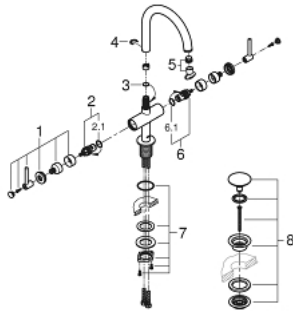

21 022 003 ATRIO SINGLE-HOLE BASIN MIXER L-SIZE

PRODUCT DESCRIPTION

- Colour: chrome
- ceramic headparts 1/2", 90°
- GROHE EcoJoy 5.7 l/min laminar mousseur
- rapid-installation-system
- swivelling tubular spout with Mousseur and stop limiter
- Push-open waste set 1 1/4"
- flexible connection hoses
- with lever handles
- Two different sets of caps included. One set with "H" and "C" marking, one set without marking.

21 022 003 ATRIO SINGLE-HOLE BASIN MIXER L-SIZE

SPARE PARTS, April 2017 – now

- 1: Lever handles (Spare part-nr. 18027003)
- 2: Ceramic headpart, 1/2" (Spare part-nr. 45883000)
- 2.1: O-ring $\varnothing 18.2 \times \varnothing 1.7$ (Spare part-nr. 0392400M)
- 3: Sealing washer (Spare part-nr. 0128500M)
- 4: Safety ring (Spare part-nr. 4826600M)
- 5: Flow straightener (Spare part-nr. 48408000)
- 6: Ceramic headpart, 1/2" (Spare part-nr. 45882000)
- 6.1: O-ring $\varnothing 18.2 \times \varnothing 1.7$ (Spare part-nr. 0392400M)
- 7: Shank fastening assembly (Spare part-nr. 48384000)
- 8: Pop-up waste set (Spare part-nr. 65807000)