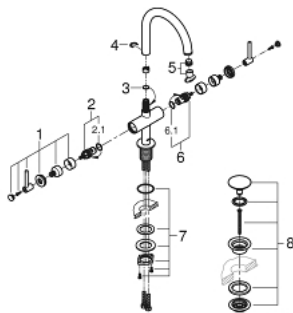

21 022 003 ATRIO ONE-HOLE BASIN MIXER, 1/2" L-SIZE

PRODUCT DESCRIPTION

- Colour: chrome
- ceramic headparts 1/2", 90°
- GROHE EcoJoy 5.7 l/min laminar mousseur
- rapid installation system
- swivel tubular spout with mousseur and stop limiter
- push-open waste set 1 1/4"
- flexible connection hoses
- with lever handles
- Two different sets of caps included. One set with "H" and "C" marking, one set without marking.

21 022 003 ATRIO ONE-HOLE BASIN MIXER, 1/2" L-SIZE

SPARE PARTS, 4月 2017 – now

- 1: Lever handles (Spare part-nr. 18027003)
- 2: Ceramic headpart 1/2" (Spare part-nr. 45883000)
- 2.1: O-ring \varnothing 18.2 x \varnothing 1.7 (Spare part-nr. 0392400M)
- 3: Sealing washer (Spare part-nr. 0128500M)
- 4: Safety ring (Spare part-nr. 4826600M)
- 5: Laminar flow straightener (Spare part-nr. 48408000)
- 6: Ceramic headpart 1/2" (Spare part-nr. 45882000)
- 6.1: O-ring \varnothing 18.2 x \varnothing 1.7 (Spare part-nr. 0392400M)
- 7: Shank fastening assembly (Spare part-nr. 48384000)
- 8: Waste set with push-open plug (Spare part-nr. 65807000)