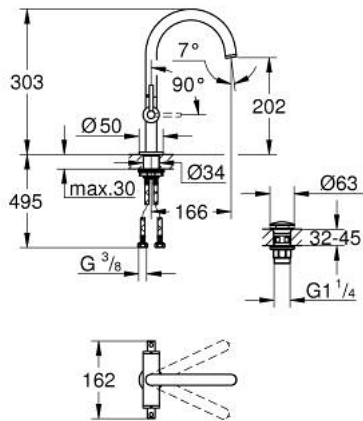

21 022 003 ATRIO ONE-HOLE BASIN MIXER, 1/2" L-SIZE

PRODUCT DESCRIPTION

- Colour: chrome
- ceramic headparts 1/2", 90°
- GROHE EcoJoy 5.7 l/min laminar mousseur
- rapid installation system
- swivel tubular spout with mousseur and stop limiter
- push-open waste set 1 1/4"
- flexible connection hoses
- with lever handles
- Two different sets of caps included. One set with "H" and "C" marking, one set without marking.

21 022 003 ATRIO ONE-HOLE BASIN MIXER, 1/2" L-SIZE

SPARE PARTS, 4月 2017 – now

- 1: Lever handles (Spare part-nr. 18027003)
- 2: Ceramic headpart 1/2" (Spare part-nr. 45883000)
- 2.1: O-ring \varnothing 18.2 x \varnothing 1.7 (Spare part-nr. 0392400M)
- 3: Sealing washer (Spare part-nr. 0128500M)
- 4: Safety ring (Spare part-nr. 4826600M)
- 5: Laminar flow straightener (Spare part-nr. 48408000)
- 6: Ceramic headpart 1/2" (Spare part-nr. 45882000)
- 6.1: O-ring \varnothing 18.2 x \varnothing 1.7 (Spare part-nr. 0392400M)
- 7: Shank fastening assembly (Spare part-nr. 48384000)
- 8: Waste set with push-open plug (Spare part-nr. 65807000)