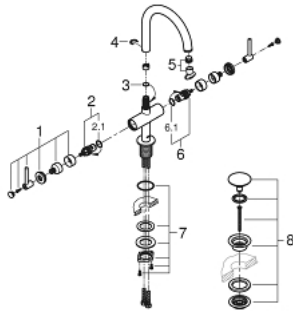

21 022 AL3 ATRIO SINGLE-HOLE BASIN MIXER L-SIZE

PRODUCT DESCRIPTION

- Colour: brushed hard graphite
- ceramic headparts 1/2", 90°
- GROHE LongLife finish
- 5.7 l/min laminar mousseur
- rapid-installation-system
- swivelling tubular spout with Mousseur and stop limiter
- Push-open waste set 1 1/4"
- flexible connection hoses
- with lever handles
- Two different sets of caps included. One set with "H" and "C" marking, one set without marking.

21 022 AL3 ATRIO SINGLE-HOLE BASIN MIXER L-SIZE

SPARE PARTS, April 2017 – now

- 1: Lever handles (Spare part-nr. 18027AL3)
- 2: Ceramic headpart, 1/2" (Spare part-nr. 45883000)
- 2.1: O-ring $\varnothing 18.2 \times \varnothing 1.7$ (Spare part-nr. 0392400M)
- 3: Sealing washer (Spare part-nr. 0128500M)
- 4: Safety ring (Spare part-nr. 4826600M)
- 5: Flow straightener (Spare part-nr. 48408000)
- 6: Ceramic headpart, 1/2" (Spare part-nr. 45882000)
- 6.1: O-ring $\varnothing 18.2 \times \varnothing 1.7$ (Spare part-nr. 0392400M)
- 7: Shank fastening assembly (Spare part-nr. 48384000)
- 8: Pop-up waste set (Spare part-nr. 65807AL0)