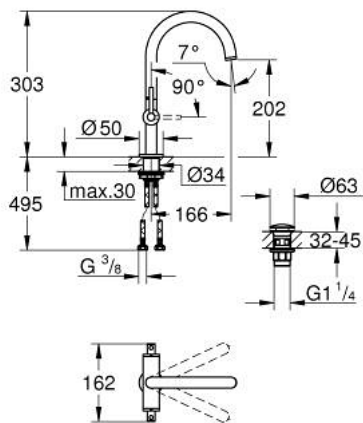

21 022 AL3 ATRIO SINGLE-HOLE BASIN MIXER L-SIZE

PRODUCT DESCRIPTION

- Colour: brushed hard graphite
- ceramic headparts 1/2", 90°
- GROHE LongLife finish
- 5.7 l/min laminar mousseur
- rapid-installation-system
- swivelling tubular spout with Mousseur and stop limiter
- Push-open waste set 1 1/4"
- flexible connection hoses
- with lever handles
- Two different sets of caps included. One set with "H" and "C" marking, one set without marking.

21 022 AL3 ATRIO SINGLE-HOLE BASIN MIXER L-SIZE

SPARE PARTS, April 2017 – now

- 1: Lever handles (Spare part-nr. 18027AL3)
- 2: Ceramic headpart, 1/2" (Spare part-nr. 45883000)
- 2.1: O-ring $\varnothing 18.2 \times \varnothing 1.7$ (Spare part-nr. 0392400M)
- 3: Sealing washer (Spare part-nr. 0128500M)
- 4: Safety ring (Spare part-nr. 4826600M)
- 5: Flow straightener (Spare part-nr. 48408000)
- 6: Ceramic headpart, 1/2" (Spare part-nr. 45882000)
- 6.1: O-ring $\varnothing 18.2 \times \varnothing 1.7$ (Spare part-nr. 0392400M)
- 7: Shank fastening assembly (Spare part-nr. 48384000)
- 8: Pop-up waste set (Spare part-nr. 65807AL0)