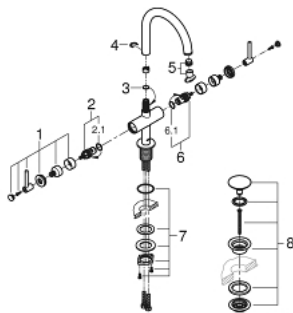

## 21 022 AL3 ATRIO ONE-HOLE BASIN MIXER, 1/2" L-SIZE

### PRODUCT DESCRIPTION

- Colour: brushed hard graphite
- ceramic headparts 1/2", 90°
- GROHE LongLife finish
- 5.7 l/min laminar mousseur
- rapid installation system
- swivel tubular spout with mousseur and stop limiter
- push-open waste set 1 1/4"
- flexible connection hoses
- with lever handles
- Two different sets of caps included. One set with "H" and "C" marking, one set without marking.

### SPARE PARTS, 4月 2017 – now

- 1: Lever handles (Spare part-nr. 18027AL3)
- 2: Ceramic headpart 1/2" (Spare part-nr. 45883000)
- 2.1: O-ring  $\varnothing$  18.2 x  $\varnothing$  1.7 (Spare part-nr. 0392400M)
- 3: Sealing washer (Spare part-nr. 0128500M)
- 4: Safety ring (Spare part-nr. 4826600M)
- 5: Laminar flow straightener (Spare part-nr. 48408000)
- 6: Ceramic headpart 1/2" (Spare part-nr. 45882000)
- 6.1: O-ring  $\varnothing$  18.2 x  $\varnothing$  1.7 (Spare part-nr. 0392400M)
- 7: Shank fastening assembly (Spare part-nr. 48384000)
- 8: Waste set with push-open plug (Spare part-nr. 65807AL0)