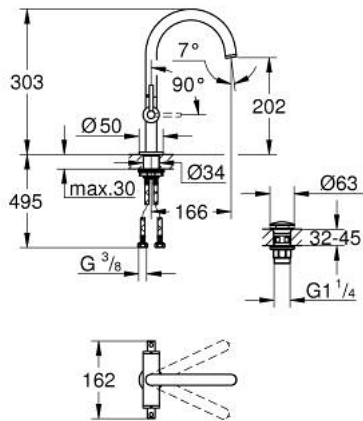

## 21 022 AL3 ATRIO ONE-HOLE BASIN MIXER, 1/2" L-SIZE

### PRODUCT DESCRIPTION

- Colour: brushed hard graphite
- ceramic headparts 1/2", 90°
- GROHE LongLife finish
- 5.7 l/min laminar mousseur
- rapid installation system
- swivel tubular spout with mousseur and stop limiter
- push-open waste set 1 1/4"
- flexible connection hoses
- with lever handles
- Two different sets of caps included. One set with "H" and "C" marking, one set without marking.

### SPARE PARTS, 4月 2017 – now

- 1: Lever handles (Spare part-nr. 18027AL3)
- 2: Ceramic headpart 1/2" (Spare part-nr. 45883000)
- 2.1: O-ring  $\varnothing$  18.2 x  $\varnothing$  1.7 (Spare part-nr. 0392400M)
- 3: Sealing washer (Spare part-nr. 0128500M)
- 4: Safety ring (Spare part-nr. 4826600M)
- 5: Laminar flow straightener (Spare part-nr. 48408000)
- 6: Ceramic headpart 1/2" (Spare part-nr. 45882000)
- 6.1: O-ring  $\varnothing$  18.2 x  $\varnothing$  1.7 (Spare part-nr. 0392400M)
- 7: Shank fastening assembly (Spare part-nr. 48384000)
- 8: Waste set with push-open plug (Spare part-nr. 65807AL0)