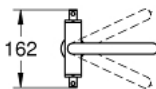

21 022 DC3 ATRIO SINGLE-HOLE BASIN MIXER L-SIZE

PRODUCT DESCRIPTION

- Colour: Supersteel
- ceramic headparts 1/2", 90°
- GROHE LongLife finish
- GROHE EcoJoy 5.7 l/min laminar mousseur
- rapid-installation-system
- swivelling tubular spout with Mousseur and stop limiter
- Push-open waste set 1 1/4"
- flexible connection hoses
- with lever handles
- Two different sets of caps included. One set with "H" and "C" marking, one set without marking.

21 022 DC3 ATRIO SINGLE-HOLE BASIN MIXER L-SIZE

SPARE PARTS, April 2017 – now

- 1: Lever handles (Spare part-nr. 18027DC3)
- 2: Ceramic headpart, 1/2" (Spare part-nr. 45883000)
- 2.1: O-ring $\varnothing 18.2 \times \varnothing 1.7$ (Spare part-nr. 0392400M)
- 3: Sealing washer (Spare part-nr. 0128500M)
- 4: Safety ring (Spare part-nr. 4826600M)
- 5: Flow straightener (Spare part-nr. 48408000)
- 6: Ceramic headpart, 1/2" (Spare part-nr. 45882000)
- 6.1: O-ring $\varnothing 18.2 \times \varnothing 1.7$ (Spare part-nr. 0392400M)
- 7: Shank fastening assembly (Spare part-nr. 48384000)
- 8: Pop-up waste set (Spare part-nr. 65807DC0)