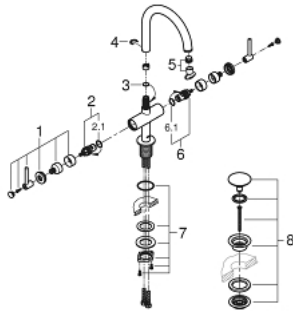

21 022 DC3 ATRIO SINGLE-HOLE BASIN MIXER L-SIZE

PRODUCT DESCRIPTION

- Colour: Supersteel
- ceramic headparts 1/2", 90°
- GROHE LongLife finish
- GROHE EcoJoy 5.7 l/min laminar mousseur
- rapid-installation-system
- swivelling tubular spout with Mousseur and stop limiter
- Push-open waste set 1 1/4"
- flexible connection hoses
- with lever handles
- Two different sets of caps included. One set with "H" and "C" marking, one set without marking.

21 022 DC3 ATRIO SINGLE-HOLE BASIN MIXER L-SIZE

SPARE PARTS, April 2017 – now

- 1: Lever handles (Spare part-nr. 18027DC3)
- 2: Ceramic headpart, 1/2" (Spare part-nr. 45883000)
- 2.1: O-ring $\varnothing 18.2 \times \varnothing 1.7$ (Spare part-nr. 0392400M)
- 3: Sealing washer (Spare part-nr. 0128500M)
- 4: Safety ring (Spare part-nr. 4826600M)
- 5: Flow straightener (Spare part-nr. 48408000)
- 6: Ceramic headpart, 1/2" (Spare part-nr. 45882000)
- 6.1: O-ring $\varnothing 18.2 \times \varnothing 1.7$ (Spare part-nr. 0392400M)
- 7: Shank fastening assembly (Spare part-nr. 48384000)
- 8: Pop-up waste set (Spare part-nr. 65807DC0)