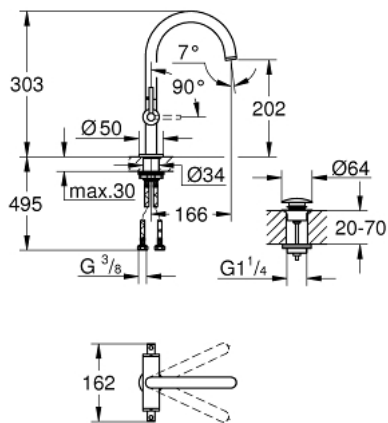

## 21 022 DC3 ATRIO SINGLE-HOLE BASIN MIXER L-SIZE

### PRODUCT DESCRIPTION

- Colour: Supersteel
- ceramic headparts 1/2", 90°
- GROHE LongLife finish
- 5.7 l/min laminar mousseur
- rapid-installation-system
- swivelling tubular spout with Mousseur and stop limiter
- Push-open waste set 1 1/4"
- flexible connection hoses
- with lever handles
- Two different sets of caps included. One set with "H" and "C" marking, one set without marking.

### SPARE PARTS, April 2017 – now

- 1: Lever handles (Spare part-nr. 18027DC3)
- 2: Ceramic headpart, 1/2" (Spare part-nr. 45883000)
- 2.1: O-ring  $\varnothing 18.2 \times \varnothing 1.7$  (Spare part-nr. 0392400M)
- 3: Sealing washer (Spare part-nr. 0128500M)
- 4: Safety ring (Spare part-nr. 4826600M)
- 5: Flow straightener (Spare part-nr. 48408000)
- 6: Ceramic headpart, 1/2" (Spare part-nr. 45882000)
- 6.1: O-ring  $\varnothing 18.2 \times \varnothing 1.7$  (Spare part-nr. 0392400M)
- 7: Shank fastening assembly (Spare part-nr. 48384000)
- 8: Pop-up waste set (Spare part-nr. 65807DC0)