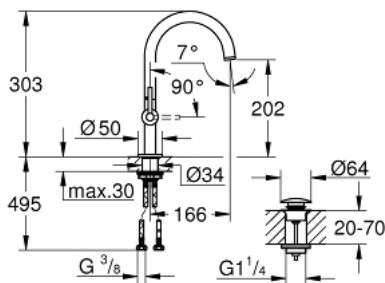

21 022 DC3 ATRIO SINGLE-HOLE BASIN MIXER L-SIZE

PRODUCT DESCRIPTION

- Colour: Supersteel
- ceramic headparts 1/2", 90°
- GROHE LongLife finish
- GROHE EcoJoy 5.7 l/min laminar mousseur
- rapid-installation-system
- swivelling tubular spout with Mousseur and stop limiter
- Push-open waste set 1 1/4"
- flexible connection hoses
- with lever handles
- Two different sets of caps included. One set with "H" and "C" marking, one set without marking.

21 022 DC3 ATRIO SINGLE-HOLE BASIN MIXER L-SIZE

SPARE PARTS, April 2017 – now

- 1: Lever handles (Spare part-nr. 18027DC3)
- 2: Ceramic headpart, 1/2" (Spare part-nr. 45883000)
- 2.1: O-ring $\varnothing 18.2 \times \varnothing 1.7$ (Spare part-nr. 0392400M)
- 3: Sealing washer (Spare part-nr. 0128500M)
- 4: Safety ring (Spare part-nr. 4826600M)
- 5: Flow straightener (Spare part-nr. 48408000)
- 6: Ceramic headpart, 1/2" (Spare part-nr. 45882000)
- 6.1: O-ring $\varnothing 18.2 \times \varnothing 1.7$ (Spare part-nr. 0392400M)
- 7: Shank fastening assembly (Spare part-nr. 48384000)
- 8: Pop-up waste set (Spare part-nr. 65807DC0)