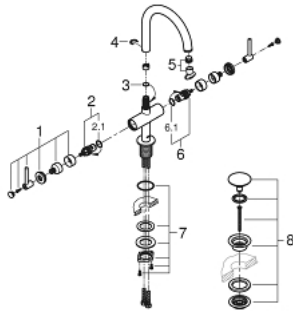

## 21 022 DC3 ATRIO SINGLE-HOLE BASIN MIXER L-SIZE

### PRODUCT DESCRIPTION

- Colour: Supersteel
- ceramic headparts 1/2", 90°
- GROHE LongLife finish
- 5.7 l/min laminar mousseur
- rapid-installation-system
- swivelling tubular spout with Mousseur and stop limiter
- Push-open waste set 1 1/4"
- flexible connection hoses
- with lever handles
- Two different sets of caps included. One set with "H" and "C" marking, one set without marking.

### SPARE PARTS, April 2017 – now

- 1: Lever handles (Spare part-nr. 18027DC3)
- 2: Ceramic headpart, 1/2" (Spare part-nr. 45883000)
- 2.1: O-ring  $\varnothing 18.2 \times \varnothing 1.7$  (Spare part-nr. 0392400M)
- 3: Sealing washer (Spare part-nr. 0128500M)
- 4: Safety ring (Spare part-nr. 4826600M)
- 5: Flow straightener (Spare part-nr. 48408000)
- 6: Ceramic headpart, 1/2" (Spare part-nr. 45882000)
- 6.1: O-ring  $\varnothing 18.2 \times \varnothing 1.7$  (Spare part-nr. 0392400M)
- 7: Shank fastening assembly (Spare part-nr. 48384000)
- 8: Pop-up waste set (Spare part-nr. 65807DC0)