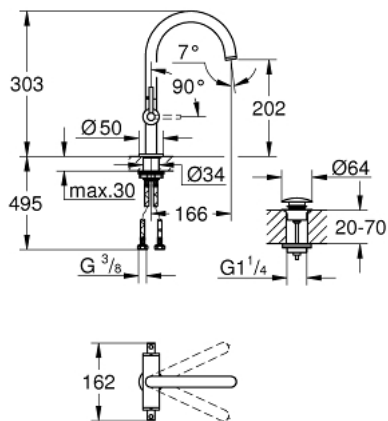

21 022 DC3 ATRIO ONE-HOLE BASIN MIXER, 1/2" L-SIZE

PRODUCT DESCRIPTION

- Colour: supersteel
- ceramic headparts 1/2", 90°
- GROHE LongLife finish
- GROHE EcoJoy 5.7 l/min laminar mousseur
- rapid installation system
- swivel tubular spout with mousseur and stop limiter
- push-open waste set 1 1/4"
- flexible connection hoses
- with lever handles
- Two different sets of caps included. One set with "H" and "C" marking, one set without marking.

21 022 DC3 ATRIO ONE-HOLE BASIN MIXER, 1/2" L-SIZE

SPARE PARTS, 4月 2017 – now

- 1: Lever handles (Spare part-nr. 18027DC3)
- 2: Ceramic headpart 1/2" (Spare part-nr. 45883000)
- 2.1: O-ring \varnothing 18.2 x \varnothing 1.7 (Spare part-nr. 0392400M)
- 3: Sealing washer (Spare part-nr. 0128500M)
- 4: Safety ring (Spare part-nr. 4826600M)
- 5: Laminar flow straightener (Spare part-nr. 48408000)
- 6: Ceramic headpart 1/2" (Spare part-nr. 45882000)
- 6.1: O-ring \varnothing 18.2 x \varnothing 1.7 (Spare part-nr. 0392400M)
- 7: Shank fastening assembly (Spare part-nr. 48384000)
- 8: Waste set with push-open plug (Spare part-nr. 65807DC0)