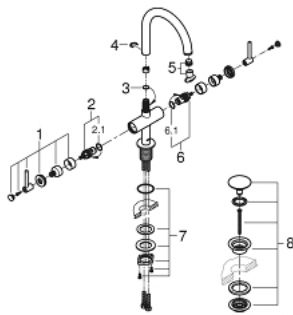

21 022 DC3 ATRIO ONE-HOLE BASIN MIXER, 1/2" L-SIZE

PRODUCT DESCRIPTION

- Colour: supersteel
- ceramic headparts 1/2", 90°
- GROHE LongLife finish
- GROHE EcoJoy 5.7 l/min laminar mousseur
- rapid installation system
- swivel tubular spout with mousseur and stop limiter
- push-open waste set 1 1/4"
- flexible connection hoses
- with lever handles
- Two different sets of caps included. One set with "H" and "C" marking, one set without marking.

21 022 DC3 ATRIO ONE-HOLE BASIN MIXER, 1/2" L-SIZE

SPARE PARTS, 4月 2017 – now

- 1: Lever handles (Spare part-nr. 18027DC3)
- 2: Ceramic headpart 1/2" (Spare part-nr. 45883000)
- 2.1: O-ring \varnothing 18.2 x \varnothing 1.7 (Spare part-nr. 0392400M)
- 3: Sealing washer (Spare part-nr. 0128500M)
- 4: Safety ring (Spare part-nr. 4826600M)
- 5: Laminar flow straightener (Spare part-nr. 48408000)
- 6: Ceramic headpart 1/2" (Spare part-nr. 45882000)
- 6.1: O-ring \varnothing 18.2 x \varnothing 1.7 (Spare part-nr. 0392400M)
- 7: Shank fastening assembly (Spare part-nr. 48384000)
- 8: Waste set with push-open plug (Spare part-nr. 65807DC0)