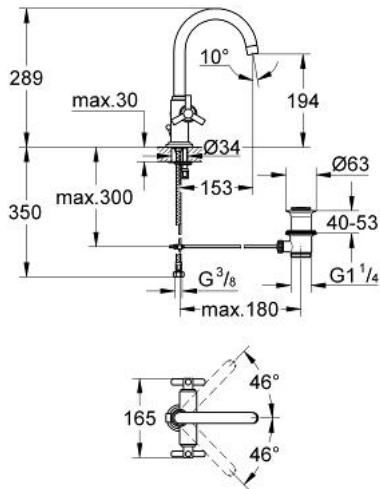

21 033 000 ATRIO SINGLE-HOLE BASIN MIXER

PRODUCT DESCRIPTION

- Colour: chrome
- swivelling tubular spout with Mousseur and stop limiter
- ceramic headparts 1/2", 90°
- pop-up waste set 1 1/4"
- flexible connection hoses
- rapid-installation-system
- with Ypsilon handle
- GROHE LongLife finish

21 033 000 ATRIO SINGLE-HOLE BASIN MIXER

SPARE PARTS, July 2006 – now

- 1: Handle Atrio Ypsilon (Spare part-nr. 45603000)
- 1.1: Replacement handle connection kit (Spare part-nr. 45605000)
- 2: Ceramic headpart, 1/2" (Spare part-nr. 45882000)
- 3: Spout (Spare part-nr. 13170000)
- 3.1: Safety ring (Spare part-nr. 0806500M)
- 3.2: Sealing washer (Spare part-nr. 0128500M)
- 3.3: Mousseur (Spare part-nr. 13935000)
- 4: Cap (Spare part-nr. 0810200M)
- 5: Pop-up rod (Spare part-nr. 06575000)
- 6: Escutcheon (Spare part-nr. 45629000)
- 7: Shank mounting kit (Spare part-nr. 46249000)
- 8: Pop-up waste set (Spare part-nr. 28915000)
- 8.1: Plug (Spare part-nr. 45210000)