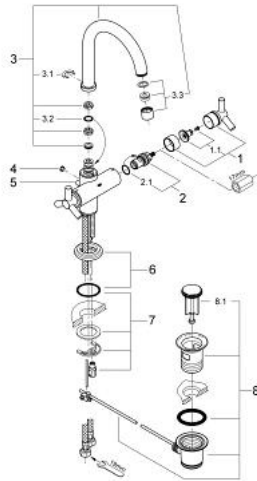

21 033 000 ATRIO SINGLE-HOLE BASIN MIXER

PRODUCT DESCRIPTION

- Colour: chrome
- swivelling tubular spout with Mousseur and stop limiter
- ceramic headparts 1/2", 90°
- pop-up waste set 1 1/4"
- flexible connection hoses
- rapid-installation-system
- with Ypsilon handle
- GROHE LongLife finish

21 033 000 ATRIO SINGLE-HOLE BASIN MIXER

SPARE PARTS, July 2006 – now

- 1: Handle Atrio Ypsilon (Spare part-nr. 45603000)
- 1.1: Replacement handle connection kit (Spare part-nr. 45605000)
- 2: Ceramic headpart, 1/2" (Spare part-nr. 45882000)
- 3: Spout (Spare part-nr. 13170000)
- 3.1: Safety ring (Spare part-nr. 0806500M)
- 3.2: Sealing washer (Spare part-nr. 0128500M)
- 3.3: Mousseur (Spare part-nr. 13935000)
- 4: Cap (Spare part-nr. 0810200M)
- 5: Pop-up rod (Spare part-nr. 06575000)
- 6: Escutcheon (Spare part-nr. 45629000)
- 7: Shank mounting kit (Spare part-nr. 46249000)
- 8: Pop-up waste set (Spare part-nr. 28915000)
- 8.1: Plug (Spare part-nr. 45210000)