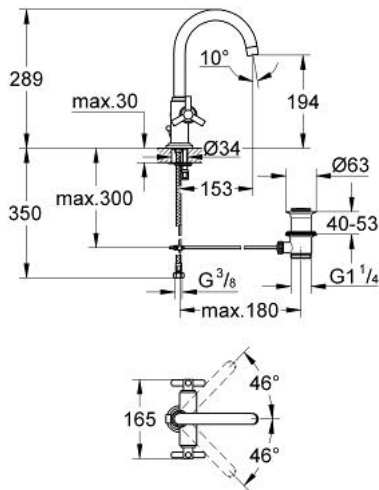

21 033 000 ATRIO ONE-HOLE BASIN MIXER, 1/2"

PRODUCT DESCRIPTION

- Colour: chrome
- swivel tubular spout with mousseur and stop limiter
- ceramic headparts 1/2", 90°
- pop-up waste set 1 1/4"
- flexible connection hoses
- rapid installation system
- with Ypsilon handle
- GROHE LongLife finish

21 033 000 ATRIO ONE-HOLE BASIN MIXER, 1/2"

SPARE PARTS, 7月 2006 – now

- 1: Handle Atrio Ypsilon (Spare part-nr. 45603000)
- 1.1: Replacement handle connection kit (Spare part-nr. 45605000)
- 2: Ceramic headpart 1/2" (Spare part-nr. 45882000)
- 3: Spout (Spare part-nr. 13170000)
- 3.1: Safety ring (Spare part-nr. 0806500M)
- 3.2: Sealing washer (Spare part-nr. 0128500M)
- 3.3: Mousseur (Spare part-nr. 13935000)
- 4: Cover cap (Spare part-nr. 0810200M)
- 5: Pop-up rod (Spare part-nr. 06575000)
- 6: Escutcheon (Spare part-nr. 45629000)
- 7: Shank mounting kit (Spare part-nr. 46249000)
- 8: Waste fitting (Spare part-nr. 28915000)
- 8.1: Plug (Spare part-nr. 45210000)