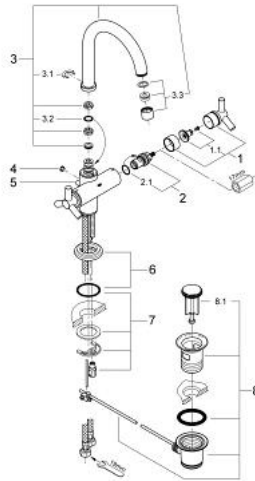

21 033 000 ATRIO ONE-HOLE BASIN MIXER, 1/2"

PRODUCT DESCRIPTION

- Colour: chrome
- swivel tubular spout with mousseur and stop limiter
- ceramic headparts 1/2", 90°
- pop-up waste set 1 1/4"
- flexible connection hoses
- rapid installation system
- with Ypsilon handle
- GROHE LongLife finish

21 033 000 ATRIO ONE-HOLE BASIN MIXER, 1/2"

SPARE PARTS, 7月 2006 – now

- 1: Handle Atrio Ypsilon (Spare part-nr. 45603000)
- 1.1: Replacement handle connection kit (Spare part-nr. 45605000)
- 2: Ceramic headpart 1/2" (Spare part-nr. 45882000)
- 3: Spout (Spare part-nr. 13170000)
- 3.1: Safety ring (Spare part-nr. 0806500M)
- 3.2: Sealing washer (Spare part-nr. 0128500M)
- 3.3: Mousseur (Spare part-nr. 13935000)
- 4: Cover cap (Spare part-nr. 0810200M)
- 5: Pop-up rod (Spare part-nr. 06575000)
- 6: Escutcheon (Spare part-nr. 45629000)
- 7: Shank mounting kit (Spare part-nr. 46249000)
- 8: Waste fitting (Spare part-nr. 28915000)
- 8.1: Plug (Spare part-nr. 45210000)