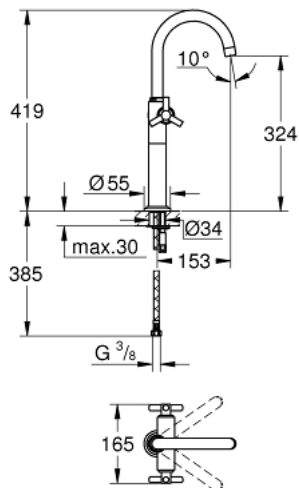

21 044 000 ATRIO ONE-HOLE BASIN MIXER, 1/2" XL-SIZE

PRODUCT DESCRIPTION

- Colour: chrome
- for free-standing basins
- ceramic headparts 1/2", 90°
- GROHE LongLife finish
- rapid installation system
- swivel tubular spout with mousseur and stop limiter
- height 419 mm
- without lift rod and without pop up waste
- flexible connection hoses
- with Ypsilon handle

21 044 000 ATRIO ONE-HOLE BASIN MIXER, 1/2" XL-SIZE

SPARE PARTS, 8月 2016 – now

- 1: Handle Atrio Ypsilon (Spare part-nr. 45603000)
- 1.1: Replacement handle connection kit (Spare part-nr. 45605000)
- 2: Ceramic headpart 1/2" (Spare part-nr. 45882000)
- 2.1: O-ring $\varnothing 18.2 \times \varnothing 1.7$ (Spare part-nr. 0392400M)
- 3: Spout (Spare part-nr. 13170000)
- 3.1: Safety ring (Spare part-nr. 0806500M)
- 3.2: Sealing washer (Spare part-nr. 0128500M)
- 3.3: Mousseur (Spare part-nr. 13935000)
- 4: Escutcheon (Spare part-nr. 45629000)
- 5: Shank mounting kit (Spare part-nr. 46249000)
- 6: Mounting wrench (Spare part-nr. 19017000)*