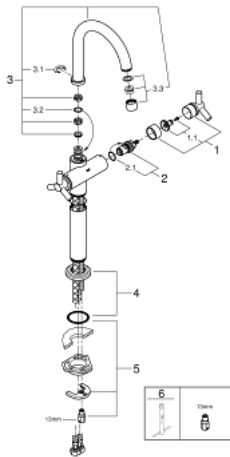

21 044 000 ATRIO ONE-HOLE BASIN MIXER, 1/2" XL-SIZE

PRODUCT DESCRIPTION

- Colour: chrome
- for free-standing basins
- ceramic headparts 1/2", 90°
- GROHE LongLife finish
- rapid installation system
- swivel tubular spout with mousseur and stop limiter
- height 419 mm
- without lift rod and without pop up waste
- flexible connection hoses
- with Ypsilon handle

21 044 000 ATRIO ONE-HOLE BASIN MIXER, 1/2" XL-SIZE

SPARE PARTS, 8月 2016 – now

- 1: Handle Atrio Ypsilon (Spare part-nr. 45603000)
- 1.1: Replacement handle connection kit (Spare part-nr. 45605000)
- 2: Ceramic headpart 1/2" (Spare part-nr. 45882000)
- 2.1: O-ring $\varnothing 18.2 \times \varnothing 1.7$ (Spare part-nr. 0392400M)
- 3: Spout (Spare part-nr. 13170000)
- 3.1: Safety ring (Spare part-nr. 0806500M)
- 3.2: Sealing washer (Spare part-nr. 0128500M)
- 3.3: Mousseur (Spare part-nr. 13935000)
- 4: Escutcheon (Spare part-nr. 45629000)
- 5: Shank mounting kit (Spare part-nr. 46249000)
- 6: Mounting wrench (Spare part-nr. 19017000)*