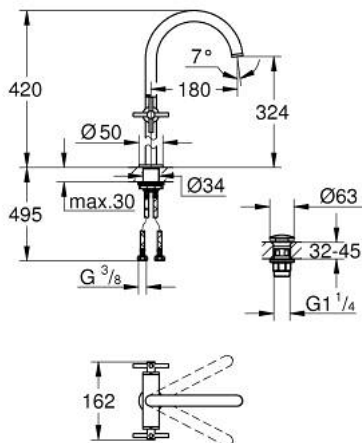

21 044 003 ATRIO SINGLE-HOLE BASIN MIXER XL-SIZE

PRODUCT DESCRIPTION

- Colour: chrome
- for free standing basins
- ceramic headparts 1/2", 90°
- GROHE LongLife finish
- 5.7 l/min laminar mousseur
- rapid-installation-system
- swivelling tubular spout with Mousseur and stop limiter
- Push-open waste set 1 1/4"
- flexible connection hoses
- with cross handles
- Two different sets of caps included. One set with "H" and "C" marking, one set without marking.

21 044 003 ATRIO SINGLE-HOLE BASIN MIXER XL-SIZE

SPARE PARTS, August 2018 – now

- 1: Cross handles (Spare part-nr. 18026003)
- 2: Ceramic headpart, 1/2" (Spare part-nr. 45883000)
- 2.1: O-ring $\varnothing 18.2 \times \varnothing 1.7$ (Spare part-nr. 0392400M)
- 3: Sealing washer (Spare part-nr. 0128500M)
- 4: Safety ring (Spare part-nr. 4826600M)
- 5: Flow straightener (Spare part-nr. 48408000)
- 6: Shank fastening assembly (Spare part-nr. 48384000)
- 7: Pop-up waste set (Spare part-nr. 65807000)
- 8: Ceramic headpart, 1/2" (Spare part-nr. 45882000)
- 8.1: O-ring $\varnothing 18.2 \times \varnothing 1.7$ (Spare part-nr. 0392400M)