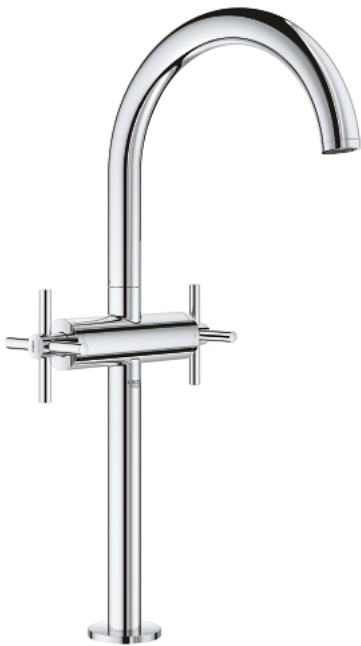

21 044 003 ATRIO SINGLE-HOLE BASIN MIXER XL-SIZE

PRODUCT DESCRIPTION

- Colour: chrome
- for free standing basins
- ceramic headparts 1/2", 90°
- GROHE LongLife finish
- 5.7 l/min laminar mousseur
- rapid-installation-system
- swivelling tubular spout with Mousseur and stop limiter
- Push-open waste set 1 1/4"
- flexible connection hoses
- with cross handles
- Two different sets of caps included. One set with "H" and "C" marking, one set without marking.

21 044 003 ATRIO SINGLE-HOLE BASIN MIXER XL-SIZE

SPARE PARTS, August 2018 – now

- 1: Cross handles (Spare part-nr. 18026003)
- 2: Ceramic headpart, 1/2" (Spare part-nr. 45883000)
- 2.1: O-ring $\varnothing 18.2 \times \varnothing 1.7$ (Spare part-nr. 0392400M)
- 3: Sealing washer (Spare part-nr. 0128500M)
- 4: Safety ring (Spare part-nr. 4826600M)
- 5: Flow straightener (Spare part-nr. 48408000)
- 6: Shank fastening assembly (Spare part-nr. 48384000)
- 7: Pop-up waste set (Spare part-nr. 65807000)
- 8: Ceramic headpart, 1/2" (Spare part-nr. 45882000)
- 8.1: O-ring $\varnothing 18.2 \times \varnothing 1.7$ (Spare part-nr. 0392400M)