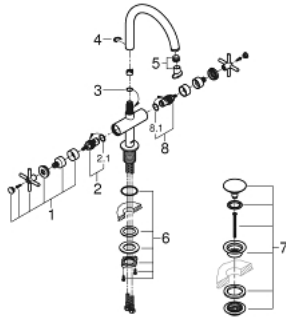

## 21 044 003 ATRIO SINGLE-HOLE BASIN MIXER XL-SIZE

### PRODUCT DESCRIPTION

- Colour: chrome
- for free standing basins
- ceramic headparts 1/2", 90°
- GROHE LongLife finish
- GROHE EcoJoy 5.7 l/min laminar mousseur
- rapid-installation-system
- swivelling tubular spout with Mousseur and stop limiter
- Push-open waste set 1 1/4"
- flexible connection hoses
- with cross handles
- Two different sets of caps included. One set with "H" and "C" marking, one set without marking.

### SPARE PARTS, August 2018 – now

- 1: Cross handles (Spare part-nr. 18026003)
- 2: Ceramic headpart, 1/2" (Spare part-nr. 45883000)
- 2.1: O-ring  $\varnothing 18.2 \times \varnothing 1.7$  (Spare part-nr. 0392400M)
- 3: Sealing washer (Spare part-nr. 0128500M)
- 4: Safety ring (Spare part-nr. 4826600M)
- 5: Flow straightener (Spare part-nr. 48408000)
- 6: Shank fastening assembly (Spare part-nr. 48384000)
- 7: Pop-up waste set (Spare part-nr. 65807000)
- 8: Ceramic headpart, 1/2" (Spare part-nr. 45882000)
- 8.1: O-ring  $\varnothing 18.2 \times \varnothing 1.7$  (Spare part-nr. 0392400M)