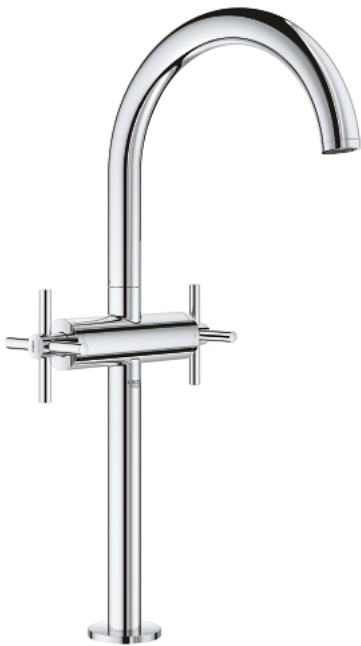

## 21 044 003 ATRIO SINGLE-HOLE BASIN MIXER XL-SIZE

### PRODUCT DESCRIPTION

- Colour: chrome
- for free standing basins
- ceramic headparts 1/2", 90°
- GROHE LongLife finish
- GROHE EcoJoy 5.7 l/min laminar mousseur
- rapid-installation-system
- swivelling tubular spout with Mousseur and stop limiter
- Push-open waste set 1 1/4"
- flexible connection hoses
- with cross handles
- Two different sets of caps included. One set with "H" and "C" marking, one set without marking.

### SPARE PARTS, August 2018 – now

- 1: Cross handles (Spare part-nr. 18026003)
- 2: Ceramic headpart, 1/2" (Spare part-nr. 45883000)
- 2.1: O-ring  $\varnothing 18.2 \times \varnothing 1.7$  (Spare part-nr. 0392400M)
- 3: Sealing washer (Spare part-nr. 0128500M)
- 4: Safety ring (Spare part-nr. 4826600M)
- 5: Flow straightener (Spare part-nr. 48408000)
- 6: Shank fastening assembly (Spare part-nr. 48384000)
- 7: Pop-up waste set (Spare part-nr. 65807000)
- 8: Ceramic headpart, 1/2" (Spare part-nr. 45882000)
- 8.1: O-ring  $\varnothing 18.2 \times \varnothing 1.7$  (Spare part-nr. 0392400M)