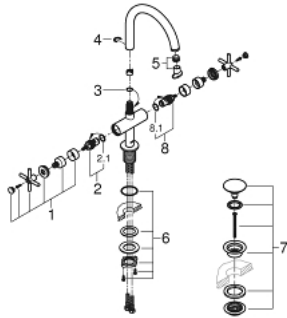

21 044 003 ATRIO SINGLE-HOLE BASIN MIXER XL-SIZE

PRODUCT DESCRIPTION

- Colour: chrome
- for free standing basins
- ceramic headparts 1/2", 90°
- GROHE LongLife finish
- 5.7 l/min laminar mousseur
- rapid-installation-system
- swivelling tubular spout with Mousseur and stop limiter
- Push-open waste set 1 1/4"
- flexible connection hoses
- with cross handles
- Two different sets of caps included. One set with "H" and "C" marking, one set without marking.

21 044 003 ATRIO SINGLE-HOLE BASIN MIXER XL-SIZE

SPARE PARTS, August 2018 – now

- 1: Cross handles (Spare part-nr. 18026003)
- 2: Ceramic headpart, 1/2" (Spare part-nr. 45883000)
- 2.1: O-ring $\varnothing 18.2 \times \varnothing 1.7$ (Spare part-nr. 0392400M)
- 3: Sealing washer (Spare part-nr. 0128500M)
- 4: Safety ring (Spare part-nr. 4826600M)
- 5: Flow straightener (Spare part-nr. 48408000)
- 6: Shank fastening assembly (Spare part-nr. 48384000)
- 7: Pop-up waste set (Spare part-nr. 65807000)
- 8: Ceramic headpart, 1/2" (Spare part-nr. 45882000)
- 8.1: O-ring $\varnothing 18.2 \times \varnothing 1.7$ (Spare part-nr. 0392400M)