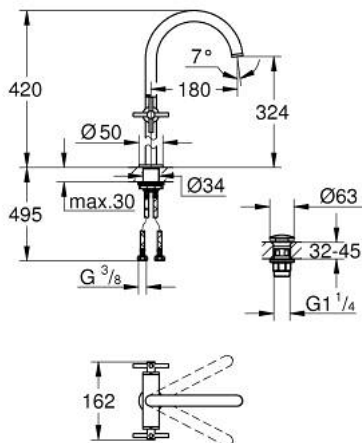

## 21 044 003 ATRIO SINGLE-HOLE BASIN MIXER XL-SIZE

### PRODUCT DESCRIPTION

- Colour: chrome
- for free standing basins
- ceramic headparts 1/2", 90°
- GROHE LongLife finish
- GROHE EcoJoy 5.7 l/min laminar mousseur
- rapid-installation-system
- swivelling tubular spout with Mousseur and stop limiter
- Push-open waste set 1 1/4"
- flexible connection hoses
- with cross handles
- Two different sets of caps included. One set with "H" and "C" marking, one set without marking.

### SPARE PARTS, August 2018 – now

- 1: Cross handles (Spare part-nr. 18026003)
- 2: Ceramic headpart, 1/2" (Spare part-nr. 45883000)
- 2.1: O-ring  $\varnothing 18.2 \times \varnothing 1.7$  (Spare part-nr. 0392400M)
- 3: Sealing washer (Spare part-nr. 0128500M)
- 4: Safety ring (Spare part-nr. 4826600M)
- 5: Flow straightener (Spare part-nr. 48408000)
- 6: Shank fastening assembly (Spare part-nr. 48384000)
- 7: Pop-up waste set (Spare part-nr. 65807000)
- 8: Ceramic headpart, 1/2" (Spare part-nr. 45882000)
- 8.1: O-ring  $\varnothing 18.2 \times \varnothing 1.7$  (Spare part-nr. 0392400M)