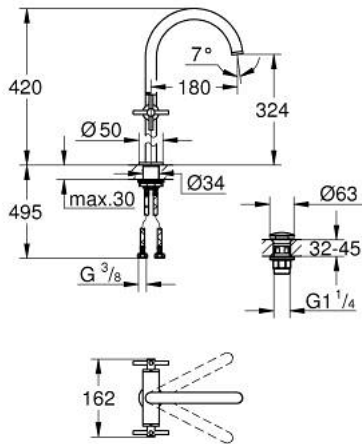

21 044 003 ATRIO ONE-HOLE BASIN MIXER, 1/2" XL-SIZE

PRODUCT DESCRIPTION

- Colour: chrome
- for free-standing basins
- ceramic headparts 1/2", 90°
- GROHE LongLife finish
- GROHE EcoJoy 5.7 l/min laminar mousseur
- rapid installation system
- swivel tubular spout with mousseur and stop limiter
- push-open waste set 1 1/4"
- flexible connection hoses
- with cross handles
- Two different sets of caps included. One set with "H" and "C" marking, one set without marking.

21 044 003 ATRIO ONE-HOLE BASIN MIXER, 1/2" XL-SIZE

SPARE PARTS, 8月 2018 – now

- 1: Cross handles (Spare part-nr. 18026003)
- 2: Ceramic headpart 1/2" (Spare part-nr. 45883000)
- 2.1: O-ring $\varnothing 18.2 \times \varnothing 1.7$ (Spare part-nr. 0392400M)
- 3: Sealing washer (Spare part-nr. 0128500M)
- 4: Safety ring (Spare part-nr. 4826600M)
- 5: Laminar flow straightener (Spare part-nr. 48408000)
- 6: Shank fastening assembly (Spare part-nr. 48384000)
- 7: Waste set with push-open plug (Spare part-nr. 65807000)
- 8: Ceramic headpart 1/2" (Spare part-nr. 45882000)
- 8.1: O-ring $\varnothing 18.2 \times \varnothing 1.7$ (Spare part-nr. 0392400M)