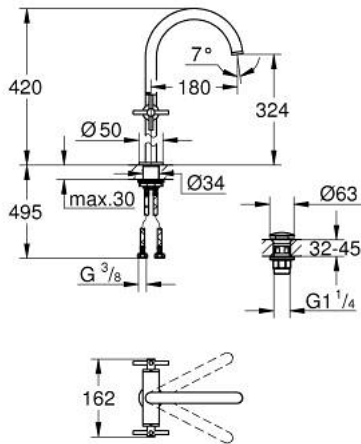

## 21 044 003 ATRIO ONE-HOLE BASIN MIXER, 1/2" XL-SIZE

### PRODUCT DESCRIPTION

- Colour: chrome
- for free-standing basins
- ceramic headparts 1/2", 90°
- GROHE LongLife finish
- 5.7 l/min laminar mousseur
- rapid installation system
- swivel tubular spout with mousseur and stop limiter
- push-open waste set 1 1/4"
- flexible connection hoses
- with cross handles
- Two different sets of caps included. One set with "H" and "C" marking, one set without marking.

### SPARE PARTS, 8月 2018 – now

- 1: Cross handles (Spare part-nr. 18026003)
- 2: Ceramic headpart 1/2" (Spare part-nr. 45883000)
- 2.1: O-ring  $\varnothing$  18.2 x  $\varnothing$  1.7 (Spare part-nr. 0392400M)
- 3: Sealing washer (Spare part-nr. 0128500M)
- 4: Safety ring (Spare part-nr. 4826600M)
- 5: Laminar flow straightener (Spare part-nr. 48408000)
- 6: Shank fastening assembly (Spare part-nr. 48384000)
- 7: Waste set with push-open plug (Spare part-nr. 65807000)
- 8: Ceramic headpart 1/2" (Spare part-nr. 45882000)
- 8.1: O-ring  $\varnothing$  18.2 x  $\varnothing$  1.7 (Spare part-nr. 0392400M)