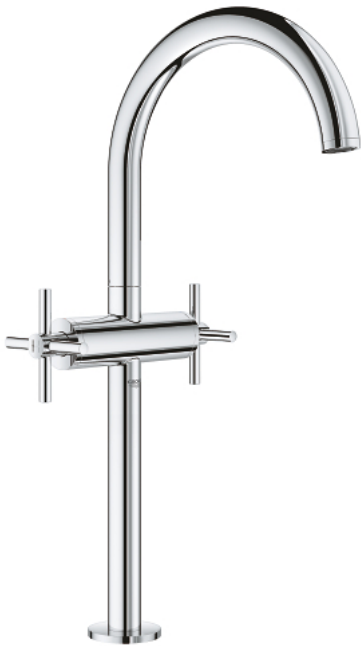

## 21 044 003 ATRIO ONE-HOLE BASIN MIXER, 1/2" XL-SIZE

### PRODUCT DESCRIPTION

- Colour: chrome
- for free-standing basins
- ceramic headparts 1/2", 90°
- GROHE LongLife finish
- 5.7 l/min laminar mousseur
- rapid installation system
- swivel tubular spout with mousseur and stop limiter
- push-open waste set 1 1/4"
- flexible connection hoses
- with cross handles
- Two different sets of caps included. One set with "H" and "C" marking, one set without marking.

### SPARE PARTS, 8月 2018 – now

- 1: Cross handles (Spare part-nr. 18026003)
- 2: Ceramic headpart 1/2" (Spare part-nr. 45883000)
- 2.1: O-ring  $\varnothing$  18.2 x  $\varnothing$  1.7 (Spare part-nr. 0392400M)
- 3: Sealing washer (Spare part-nr. 0128500M)
- 4: Safety ring (Spare part-nr. 4826600M)
- 5: Laminar flow straightener (Spare part-nr. 48408000)
- 6: Shank fastening assembly (Spare part-nr. 48384000)
- 7: Waste set with push-open plug (Spare part-nr. 65807000)
- 8: Ceramic headpart 1/2" (Spare part-nr. 45882000)
- 8.1: O-ring  $\varnothing$  18.2 x  $\varnothing$  1.7 (Spare part-nr. 0392400M)