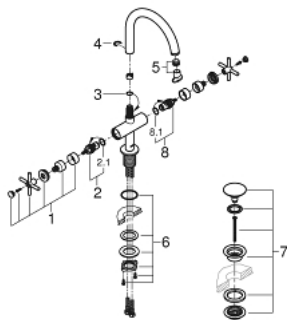

21 044 003 ATRIO ONE-HOLE BASIN MIXER, 1/2" XL-SIZE

PRODUCT DESCRIPTION

- Colour: chrome
- for free-standing basins
- ceramic headparts 1/2", 90°
- GROHE LongLife finish
- GROHE EcoJoy 5.7 l/min laminar mousseur
- rapid installation system
- swivel tubular spout with mousseur and stop limiter
- push-open waste set 1 1/4"
- flexible connection hoses
- with cross handles
- Two different sets of caps included. One set with "H" and "C" marking, one set without marking.

21 044 003 ATRIO ONE-HOLE BASIN MIXER, 1/2" XL-SIZE

SPARE PARTS, 8月 2018 – now

- 1: Cross handles (Spare part-nr. 18026003)
- 2: Ceramic headpart 1/2" (Spare part-nr. 45883000)
- 2.1: O-ring $\varnothing 18.2 \times \varnothing 1.7$ (Spare part-nr. 0392400M)
- 3: Sealing washer (Spare part-nr. 0128500M)
- 4: Safety ring (Spare part-nr. 4826600M)
- 5: Laminar flow straightener (Spare part-nr. 48408000)
- 6: Shank fastening assembly (Spare part-nr. 48384000)
- 7: Waste set with push-open plug (Spare part-nr. 65807000)
- 8: Ceramic headpart 1/2" (Spare part-nr. 45882000)
- 8.1: O-ring $\varnothing 18.2 \times \varnothing 1.7$ (Spare part-nr. 0392400M)