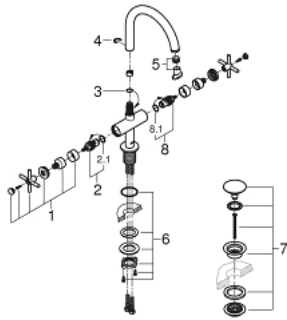

## 21 044 003 ATRIO ONE-HOLE BASIN MIXER, 1/2" XL-SIZE

### PRODUCT DESCRIPTION

- Colour: chrome
- for free-standing basins
- ceramic headparts 1/2", 90°
- GROHE LongLife finish
- 5.7 l/min laminar mousseur
- rapid installation system
- swivel tubular spout with mousseur and stop limiter
- push-open waste set 1 1/4"
- flexible connection hoses
- with cross handles
- Two different sets of caps included. One set with "H" and "C" marking, one set without marking.

### SPARE PARTS, 8月 2018 – now

- 1: Cross handles (Spare part-nr. 18026003)
- 2: Ceramic headpart 1/2" (Spare part-nr. 45883000)
- 2.1: O-ring  $\varnothing$  18.2 x  $\varnothing$  1.7 (Spare part-nr. 0392400M)
- 3: Sealing washer (Spare part-nr. 0128500M)
- 4: Safety ring (Spare part-nr. 4826600M)
- 5: Laminar flow straightener (Spare part-nr. 48408000)
- 6: Shank fastening assembly (Spare part-nr. 48384000)
- 7: Waste set with push-open plug (Spare part-nr. 65807000)
- 8: Ceramic headpart 1/2" (Spare part-nr. 45882000)
- 8.1: O-ring  $\varnothing$  18.2 x  $\varnothing$  1.7 (Spare part-nr. 0392400M)