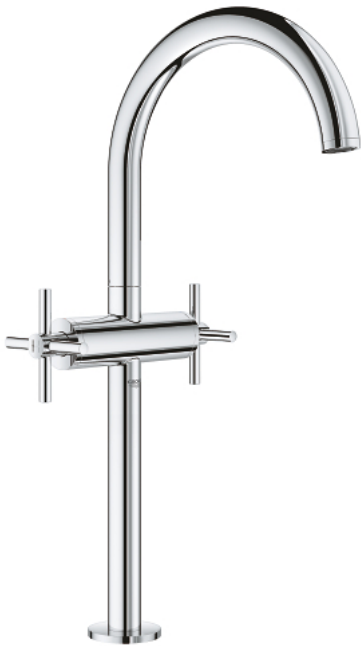

21 044 003 ATRIO ONE-HOLE BASIN MIXER, 1/2" XL-SIZE

PRODUCT DESCRIPTION

- Colour: chrome
- for free-standing basins
- ceramic headparts 1/2", 90°
- GROHE LongLife finish
- GROHE EcoJoy 5.7 l/min laminar mousseur
- rapid installation system
- swivel tubular spout with mousseur and stop limiter
- push-open waste set 1 1/4"
- flexible connection hoses
- with cross handles
- Two different sets of caps included. One set with "H" and "C" marking, one set without marking.

21 044 003 ATRIO ONE-HOLE BASIN MIXER, 1/2" XL-SIZE

SPARE PARTS, 8月 2018 – now

- 1: Cross handles (Spare part-nr. 18026003)
- 2: Ceramic headpart 1/2" (Spare part-nr. 45883000)
- 2.1: O-ring $\varnothing 18.2 \times \varnothing 1.7$ (Spare part-nr. 0392400M)
- 3: Sealing washer (Spare part-nr. 0128500M)
- 4: Safety ring (Spare part-nr. 4826600M)
- 5: Laminar flow straightener (Spare part-nr. 48408000)
- 6: Shank fastening assembly (Spare part-nr. 48384000)
- 7: Waste set with push-open plug (Spare part-nr. 65807000)
- 8: Ceramic headpart 1/2" (Spare part-nr. 45882000)
- 8.1: O-ring $\varnothing 18.2 \times \varnothing 1.7$ (Spare part-nr. 0392400M)