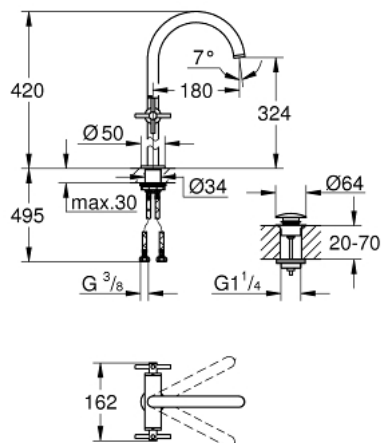

21 044 AL3 ATRIO SINGLE-HOLE BASIN MIXER XL-SIZE

PRODUCT DESCRIPTION

- Colour: brushed hard graphite
- for free standing basins
- ceramic headparts 1/2", 90°
- GROHE LongLife finish
- GROHE EcoJoy 5.7 l/min laminar mousseur
- rapid-installation-system
- swivelling tubular spout with Mousseur and stop limiter
- Push-open waste set 1 1/4"
- flexible connection hoses
- with cross handles
- Two different sets of caps included. One set with "H" and "C" marking, one set without marking.

21 044 AL3 ATRIO SINGLE-HOLE BASIN MIXER XL-SIZE

SPARE PARTS, August 2018 – now

- 1: Cross handles (Spare part-nr. 18026AL3)
- 2: Ceramic headpart, 1/2" (Spare part-nr. 45883000)
- 2.1: O-ring $\varnothing 18.2 \times \varnothing 1.7$ (Spare part-nr. 0392400M)
- 3: Sealing washer (Spare part-nr. 0128500M)
- 4: Safety ring (Spare part-nr. 4826600M)
- 5: Flow straightener (Spare part-nr. 48408000)
- 6: Shank fastening assembly (Spare part-nr. 48384000)
- 7: Pop-up waste set (Spare part-nr. 65807AL0)
- 8: Ceramic headpart, 1/2" (Spare part-nr. 45882000)
- 8.1: O-ring $\varnothing 18.2 \times \varnothing 1.7$ (Spare part-nr. 0392400M)