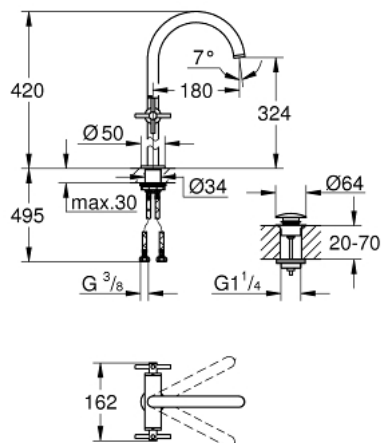

21 044 AL3 ATRIO SINGLE-HOLE BASIN MIXER XL-SIZE

PRODUCT DESCRIPTION

- Colour: brushed hard graphite
- for free standing basins
- ceramic headparts 1/2", 90°
- GROHE LongLife finish
- 5.7 l/min laminar mousseur
- rapid-installation-system
- swivelling tubular spout with Mousseur and stop limiter
- Push-open waste set 1 1/4"
- flexible connection hoses
- with cross handles
- Two different sets of caps included. One set with "H" and "C" marking, one set without marking.

21 044 AL3 ATRIO SINGLE-HOLE BASIN MIXER XL-SIZE

SPARE PARTS, August 2018 – now

- 1: Cross handles (Spare part-nr. 18026AL3)
- 2: Ceramic headpart, 1/2" (Spare part-nr. 45883000)
- 2.1: O-ring $\varnothing 18.2 \times \varnothing 1.7$ (Spare part-nr. 0392400M)
- 3: Sealing washer (Spare part-nr. 0128500M)
- 4: Safety ring (Spare part-nr. 4826600M)
- 5: Flow straightener (Spare part-nr. 48408000)
- 6: Shank fastening assembly (Spare part-nr. 48384000)
- 7: Pop-up waste set (Spare part-nr. 65807AL0)
- 8: Ceramic headpart, 1/2" (Spare part-nr. 45882000)
- 8.1: O-ring $\varnothing 18.2 \times \varnothing 1.7$ (Spare part-nr. 0392400M)