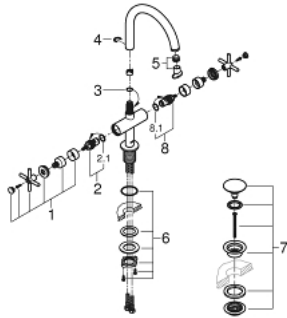

21 044 AL3 ATRIO SINGLE-HOLE BASIN MIXER XL-SIZE

PRODUCT DESCRIPTION

- Colour: brushed hard graphite
- for free standing basins
- ceramic headparts 1/2", 90°
- GROHE LongLife finish
- 5.7 l/min laminar mousseur
- rapid-installation-system
- swivelling tubular spout with Mousseur and stop limiter
- Push-open waste set 1 1/4"
- flexible connection hoses
- with cross handles
- Two different sets of caps included. One set with "H" and "C" marking, one set without marking.

21 044 AL3 ATRIO SINGLE-HOLE BASIN MIXER XL-SIZE

SPARE PARTS, August 2018 – now

- 1: Cross handles (Spare part-nr. 18026AL3)
- 2: Ceramic headpart, 1/2" (Spare part-nr. 45883000)
- 2.1: O-ring $\varnothing 18.2 \times \varnothing 1.7$ (Spare part-nr. 0392400M)
- 3: Sealing washer (Spare part-nr. 0128500M)
- 4: Safety ring (Spare part-nr. 4826600M)
- 5: Flow straightener (Spare part-nr. 48408000)
- 6: Shank fastening assembly (Spare part-nr. 48384000)
- 7: Pop-up waste set (Spare part-nr. 65807AL0)
- 8: Ceramic headpart, 1/2" (Spare part-nr. 45882000)
- 8.1: O-ring $\varnothing 18.2 \times \varnothing 1.7$ (Spare part-nr. 0392400M)