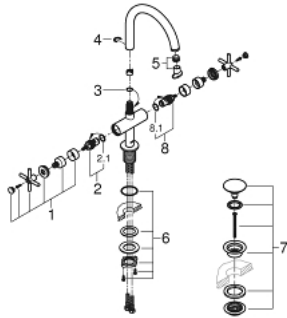

21 044 AL3 ATRIO SINGLE-HOLE BASIN MIXER XL-SIZE

PRODUCT DESCRIPTION

- Colour: brushed hard graphite
- for free standing basins
- ceramic headparts 1/2", 90°
- GROHE LongLife finish
- GROHE EcoJoy 5.7 l/min laminar mousseur
- rapid-installation-system
- swivelling tubular spout with Mousseur and stop limiter
- Push-open waste set 1 1/4"
- flexible connection hoses
- with cross handles
- Two different sets of caps included. One set with "H" and "C" marking, one set without marking.

21 044 AL3 ATRIO SINGLE-HOLE BASIN MIXER XL-SIZE

SPARE PARTS, August 2018 – now

- 1: Cross handles (Spare part-nr. 18026AL3)
- 2: Ceramic headpart, 1/2" (Spare part-nr. 45883000)
- 2.1: O-ring $\varnothing 18.2 \times \varnothing 1.7$ (Spare part-nr. 0392400M)
- 3: Sealing washer (Spare part-nr. 0128500M)
- 4: Safety ring (Spare part-nr. 4826600M)
- 5: Flow straightener (Spare part-nr. 48408000)
- 6: Shank fastening assembly (Spare part-nr. 48384000)
- 7: Pop-up waste set (Spare part-nr. 65807AL0)
- 8: Ceramic headpart, 1/2" (Spare part-nr. 45882000)
- 8.1: O-ring $\varnothing 18.2 \times \varnothing 1.7$ (Spare part-nr. 0392400M)