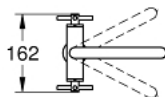

## 21 044 AL3 ATRIO ONE-HOLE BASIN MIXER, 1/2" XL-SIZE

### PRODUCT DESCRIPTION

- Colour: brushed hard graphite
- for free-standing basins
- ceramic headparts 1/2", 90°
- GROHE LongLife finish
- 5.7 l/min laminar mousseur
- rapid installation system
- swivel tubular spout with mousseur and stop limiter
- push-open waste set 1 1/4"
- flexible connection hoses
- with cross handles
- Two different sets of caps included. One set with "H" and "C" marking, one set without marking.

### SPARE PARTS, 8月 2018 – now

- 1: Cross handles (Spare part-nr. 18026AL3)
- 2: Ceramic headpart 1/2" (Spare part-nr. 45883000)
- 2.1: O-ring  $\varnothing 18.2 \times \varnothing 1.7$  (Spare part-nr. 0392400M)
- 3: Sealing washer (Spare part-nr. 0128500M)
- 4: Safety ring (Spare part-nr. 4826600M)
- 5: Laminar flow straightener (Spare part-nr. 48408000)
- 6: Shank fastening assembly (Spare part-nr. 48384000)
- 7: Waste set with push-open plug (Spare part-nr. 65807AL0)
- 8: Ceramic headpart 1/2" (Spare part-nr. 45882000)
- 8.1: O-ring  $\varnothing 18.2 \times \varnothing 1.7$  (Spare part-nr. 0392400M)