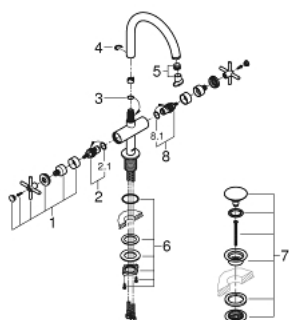

## 21 044 AL3 ATRIO ONE-HOLE BASIN MIXER, 1/2" XL-SIZE

### PRODUCT DESCRIPTION

- Colour: brushed hard graphite
- for free-standing basins
- ceramic headparts 1/2", 90°
- GROHE LongLife finish
- 5.7 l/min laminar mousseur
- rapid installation system
- swivel tubular spout with mousseur and stop limiter
- push-open waste set 1 1/4"
- flexible connection hoses
- with cross handles
- Two different sets of caps included. One set with "H" and "C" marking, one set without marking.

### SPARE PARTS, 8月 2018 – now

- 1: Cross handles (Spare part-nr. 18026AL3)
- 2: Ceramic headpart 1/2" (Spare part-nr. 45883000)
- 2.1: O-ring  $\varnothing 18.2 \times \varnothing 1.7$  (Spare part-nr. 0392400M)
- 3: Sealing washer (Spare part-nr. 0128500M)
- 4: Safety ring (Spare part-nr. 4826600M)
- 5: Laminar flow straightener (Spare part-nr. 48408000)
- 6: Shank fastening assembly (Spare part-nr. 48384000)
- 7: Waste set with push-open plug (Spare part-nr. 65807AL0)
- 8: Ceramic headpart 1/2" (Spare part-nr. 45882000)
- 8.1: O-ring  $\varnothing 18.2 \times \varnothing 1.7$  (Spare part-nr. 0392400M)