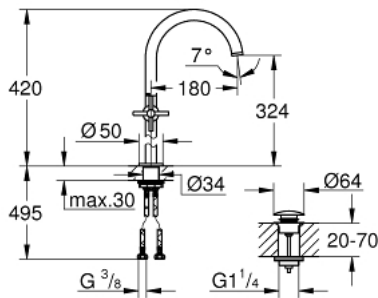

## 21 044 AL3 ATRIO ONE-HOLE BASIN MIXER, 1/2" XL-SIZE

### PRODUCT DESCRIPTION

- Colour: brushed hard graphite
- for free-standing basins
- ceramic headparts 1/2", 90°
- GROHE LongLife finish
- 5.7 l/min laminar mousseur
- rapid installation system
- swivel tubular spout with mousseur and stop limiter
- push-open waste set 1 1/4"
- flexible connection hoses
- with cross handles
- Two different sets of caps included. One set with "H" and "C" marking, one set without marking.

### SPARE PARTS, 8月 2018 – now

- 1: Cross handles (Spare part-nr. 18026AL3)
- 2: Ceramic headpart 1/2" (Spare part-nr. 45883000)
- 2.1: O-ring  $\varnothing 18.2 \times \varnothing 1.7$  (Spare part-nr. 0392400M)
- 3: Sealing washer (Spare part-nr. 0128500M)
- 4: Safety ring (Spare part-nr. 4826600M)
- 5: Laminar flow straightener (Spare part-nr. 48408000)
- 6: Shank fastening assembly (Spare part-nr. 48384000)
- 7: Waste set with push-open plug (Spare part-nr. 65807AL0)
- 8: Ceramic headpart 1/2" (Spare part-nr. 45882000)
- 8.1: O-ring  $\varnothing 18.2 \times \varnothing 1.7$  (Spare part-nr. 0392400M)