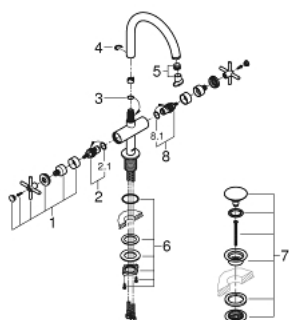

21 044 AL3 ATRIO ONE-HOLE BASIN MIXER, 1/2" XL-SIZE

PRODUCT DESCRIPTION

- Colour: brushed hard graphite
- for free-standing basins
- ceramic headparts 1/2", 90°
- GROHE LongLife finish
- GROHE EcoJoy 5.7 l/min laminar mousseur
- rapid installation system
- swivel tubular spout with mousseur and stop limiter
- push-open waste set 1 1/4"
- flexible connection hoses
- with cross handles
- Two different sets of caps included. One set with "H" and "C" marking, one set without marking.

21 044 AL3 ATRIO ONE-HOLE BASIN MIXER, 1/2" XL-SIZE

SPARE PARTS, 8月 2018 – now

- 1: Cross handles (Spare part-nr. 18026AL3)
- 2: Ceramic headpart 1/2" (Spare part-nr. 45883000)
- 2.1: O-ring $\varnothing 18.2 \times \varnothing 1.7$ (Spare part-nr. 0392400M)
- 3: Sealing washer (Spare part-nr. 0128500M)
- 4: Safety ring (Spare part-nr. 4826600M)
- 5: Laminar flow straightener (Spare part-nr. 48408000)
- 6: Shank fastening assembly (Spare part-nr. 48384000)
- 7: Waste set with push-open plug (Spare part-nr. 65807AL0)
- 8: Ceramic headpart 1/2" (Spare part-nr. 45882000)
- 8.1: O-ring $\varnothing 18.2 \times \varnothing 1.7$ (Spare part-nr. 0392400M)