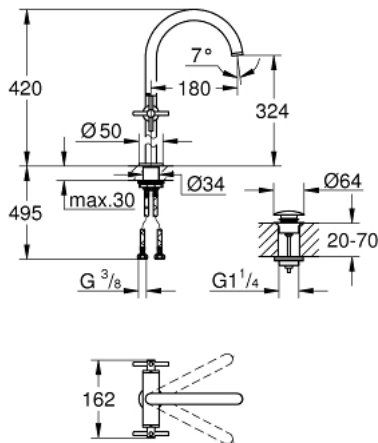

21 044 AL3 ATRIO ONE-HOLE BASIN MIXER, 1/2" XL-SIZE

PRODUCT DESCRIPTION

- Colour: brushed hard graphite
- for free-standing basins
- ceramic headparts 1/2", 90°
- GROHE LongLife finish
- GROHE EcoJoy 5.7 l/min laminar mousseur
- rapid installation system
- swivel tubular spout with mousseur and stop limiter
- push-open waste set 1 1/4"
- flexible connection hoses
- with cross handles
- Two different sets of caps included. One set with "H" and "C" marking, one set without marking.

21 044 AL3 ATRIO ONE-HOLE BASIN MIXER, 1/2" XL-SIZE

SPARE PARTS, 8月 2018 – now

- 1: Cross handles (Spare part-nr. 18026AL3)
- 2: Ceramic headpart 1/2" (Spare part-nr. 45883000)
- 2.1: O-ring $\varnothing 18.2 \times \varnothing 1.7$ (Spare part-nr. 0392400M)
- 3: Sealing washer (Spare part-nr. 0128500M)
- 4: Safety ring (Spare part-nr. 4826600M)
- 5: Laminar flow straightener (Spare part-nr. 48408000)
- 6: Shank fastening assembly (Spare part-nr. 48384000)
- 7: Waste set with push-open plug (Spare part-nr. 65807AL0)
- 8: Ceramic headpart 1/2" (Spare part-nr. 45882000)
- 8.1: O-ring $\varnothing 18.2 \times \varnothing 1.7$ (Spare part-nr. 0392400M)