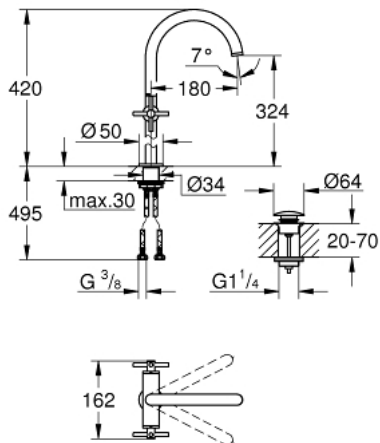

## 21 044 DC3 ATRIO SINGLE-HOLE BASIN MIXER XL-SIZE

### PRODUCT DESCRIPTION

- Colour: Supersteel
- for free standing basins
- ceramic headparts 1/2", 90°
- GROHE LongLife finish
- GROHE EcoJoy 5.7 l/min laminar mousseur
- rapid-installation-system
- swivelling tubular spout with Mousseur and stop limiter
- Push-open waste set 1 1/4"
- flexible connection hoses
- with cross handles
- Two different sets of caps included. One set with "H" and "C" marking, one set without marking.

### SPARE PARTS, August 2018 – now

- 1: Cross handles (Spare part-nr. 18026DC3)
- 2: Ceramic headpart, 1/2" (Spare part-nr. 45883000)
- 2.1: O-ring  $\varnothing 18.2 \times \varnothing 1.7$  (Spare part-nr. 0392400M)
- 3: Sealing washer (Spare part-nr. 0128500M)
- 4: Safety ring (Spare part-nr. 4826600M)
- 5: Flow straightener (Spare part-nr. 48408000)
- 6: Shank fastening assembly (Spare part-nr. 48384000)
- 7: Pop-up waste set (Spare part-nr. 65807DC0)
- 8: Ceramic headpart, 1/2" (Spare part-nr. 45882000)
- 8.1: O-ring  $\varnothing 18.2 \times \varnothing 1.7$  (Spare part-nr. 0392400M)