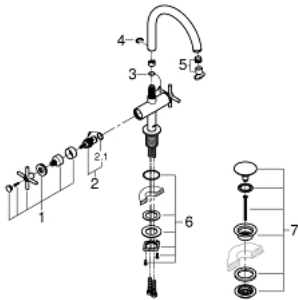

## 21 044 DC3 ATRIO SINGLE-HOLE BASIN MIXER XL-SIZE

### PRODUCT DESCRIPTION

- Colour: Supersteel
- for free standing basins
- ceramic headparts 1/2", 90°
- GROHE LongLife finish
- GROHE EcoJoy 5.7 l/min laminar mousseur
- rapid-installation-system
- swivelling tubular spout with Mousseur and stop limiter
- Push-open waste set 1 1/4"
- flexible connection hoses
- with cross handles
- Two different sets of caps included. One set with "H" and "C" marking, one set without marking.

### SPARE PARTS, August 2018 – now

- 1: Cross handles (Spare part-nr. 18026DC3)
- 2: Ceramic headpart, 1/2" (Spare part-nr. 45883000)
- 2.1: O-ring  $\varnothing 18.2 \times \varnothing 1.7$  (Spare part-nr. 0392400M)
- 3: Sealing washer (Spare part-nr. 0128500M)
- 4: Safety ring (Spare part-nr. 4826600M)
- 5: Flow straightener (Spare part-nr. 48408000)
- 6: Shank fastening assembly (Spare part-nr. 48384000)
- 7: Pop-up waste set (Spare part-nr. 65807DC0)
- 8: Ceramic headpart, 1/2" (Spare part-nr. 45882000)
- 8.1: O-ring  $\varnothing 18.2 \times \varnothing 1.7$  (Spare part-nr. 0392400M)