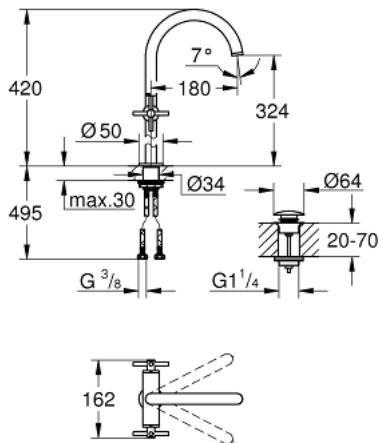

## 21 044 DC3 ATRIO ONE-HOLE BASIN MIXER, 1/2" XL-SIZE

### PRODUCT DESCRIPTION

- Colour: supersteel
- for free-standing basins
- ceramic headparts 1/2", 90°
- GROHE LongLife finish
- GROHE EcoJoy 5.7 l/min laminar mousseur
- rapid installation system
- swivel tubular spout with mousseur and stop limiter
- push-open waste set 1 1/4"
- flexible connection hoses
- with cross handles
- Two different sets of caps included. One set with "H" and "C" marking, one set without marking.

### SPARE PARTS, 8月 2018 – now

- 1: Cross handles (Spare part-nr. 18026DC3)
- 2: Ceramic headpart 1/2" (Spare part-nr. 45883000)
- 2.1: O-ring  $\varnothing$  18.2 x  $\varnothing$  1.7 (Spare part-nr. 0392400M)
- 3: Sealing washer (Spare part-nr. 0128500M)
- 4: Safety ring (Spare part-nr. 4826600M)
- 5: Laminar flow straightener (Spare part-nr. 48408000)
- 6: Shank fastening assembly (Spare part-nr. 48384000)
- 7: Waste set with push-open plug (Spare part-nr. 65807DC0)
- 8: Ceramic headpart 1/2" (Spare part-nr. 45882000)
- 8.1: O-ring  $\varnothing$  18.2 x  $\varnothing$  1.7 (Spare part-nr. 0392400M)