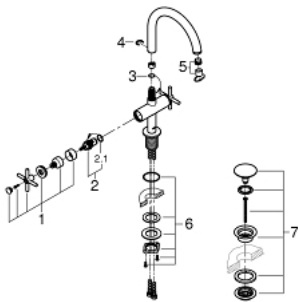

## 21 044 DC3 ATRIO ONE-HOLE BASIN MIXER, 1/2" XL-SIZE

### PRODUCT DESCRIPTION

- Colour: supersteel
- for free-standing basins
- ceramic headparts 1/2", 90°
- GROHE LongLife finish
- GROHE EcoJoy 5.7 l/min laminar mousseur
- rapid installation system
- swivel tubular spout with mousseur and stop limiter
- push-open waste set 1 1/4"
- flexible connection hoses
- with cross handles
- Two different sets of caps included. One set with "H" and "C" marking, one set without marking.

### SPARE PARTS, 8月 2018 – now

- 1: Cross handles (Spare part-nr. 18026DC3)
- 2: Ceramic headpart 1/2" (Spare part-nr. 45883000)
- 2.1: O-ring  $\varnothing$  18.2 x  $\varnothing$  1.7 (Spare part-nr. 0392400M)
- 3: Sealing washer (Spare part-nr. 0128500M)
- 4: Safety ring (Spare part-nr. 4826600M)
- 5: Laminar flow straightener (Spare part-nr. 48408000)
- 6: Shank fastening assembly (Spare part-nr. 48384000)
- 7: Waste set with push-open plug (Spare part-nr. 65807DC0)
- 8: Ceramic headpart 1/2" (Spare part-nr. 45882000)
- 8.1: O-ring  $\varnothing$  18.2 x  $\varnothing$  1.7 (Spare part-nr. 0392400M)