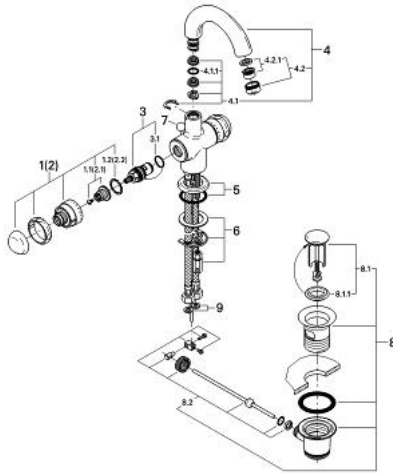

## 21 106 000 SENTOSA SINGLE-HOLE BASIN MIXER

### PRODUCT DESCRIPTION

- Colour: chrome
- ceramic headparts 1/2", 180°
- swivelling tubular spout with Mousseur and stop limiter
- pop-up waste set 1 1/4"
- flexible connection hoses
- rapid-installation-system
- GROHE LongLife finish

### SPARE PARTS, January 1993 – now

- 1: Sentosa handle 1/2" red (Spare part-nr. 45539IP0)
- 1.1: Replacement handle connection kit (Spare part-nr. 45186000)
- 1.1.1: O-ring  $\varnothing 18.2 \times \varnothing 1.7$  (Spare part-nr. 0392400M)
- 1.2: Guide ring (Spare part-nr. 0202100M)
- 2: Sentosa handle 1/2" (Spare part-nr. 45538IP0)
- 2.1: Replacement handle connection kit (Spare part-nr. 45186000)
- 2.2: Guide ring (Spare part-nr. 0202100M)
- 3: Ceramic headpart, 1/2" (Spare part-nr. 45346000)
- 3.1: O-ring  $\varnothing 18.2 \times \varnothing 1.7$  (Spare part-nr. 0392400M)
- 4: Cast swivel spout (Spare part-nr. 13014000)
- 4.1: Sealing washer (Spare part-nr. 0128500M)
- 4.2: Safety ring (Spare part-nr. 0485300M)
- 4.3: Mousseur (Spare part-nr. 13929000)
- 5: Escutcheon (Spare part-nr. 45540000)
- 6: Shank mounting kit (Spare part-nr. 46249000)
- 7: Pop-up rod (Spare part-nr. 45541P00)
- 8: Pop-up waste set 1 1/4" (Spare part-nr. 28910000)
- 8.1: Plug (Spare part-nr. 07182000)
- 8.2: Eccentric rod (Spare part-nr. 07052000)
- 9: Fibre seal  $\varnothing 14.5 \times \varnothing 8 \times 2$  (Spare part-nr. 0138300M)