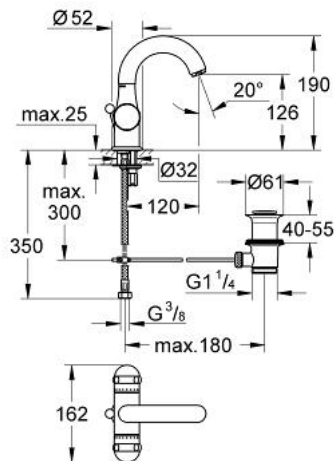

## 21 106 000 SENTOSA SINGLE-HOLE BASIN MIXER

### PRODUCT DESCRIPTION

- Colour: chrome
- ceramic headparts 1/2", 180°
- swivelling tubular spout with Mousseur and stop limiter
- pop-up waste set 1 1/4"
- flexible connection hoses
- rapid-installation-system
- GROHE LongLife finish

### SPARE PARTS, January 1993 – now

- 1: Sentosa handle 1/2" red (Spare part-nr. 45539IP0)
- 1.1: Replacement handle connection kit (Spare part-nr. 45186000)
- 1.1.1: O-ring  $\varnothing 18.2 \times \varnothing 1.7$  (Spare part-nr. 0392400M)
- 1.2: Guide ring (Spare part-nr. 0202100M)
- 2: Sentosa handle 1/2" (Spare part-nr. 45538IP0)
- 2.1: Replacement handle connection kit (Spare part-nr. 45186000)
- 2.2: Guide ring (Spare part-nr. 0202100M)
- 3: Ceramic headpart, 1/2" (Spare part-nr. 45346000)
- 3.1: O-ring  $\varnothing 18.2 \times \varnothing 1.7$  (Spare part-nr. 0392400M)
- 4: Cast swivel spout (Spare part-nr. 13014000)
- 4.1: Sealing washer (Spare part-nr. 0128500M)
- 4.2: Safety ring (Spare part-nr. 0485300M)
- 4.3: Mousseur (Spare part-nr. 13929000)
- 5: Escutcheon (Spare part-nr. 45540000)
- 6: Shank mounting kit (Spare part-nr. 46249000)
- 7: Pop-up rod (Spare part-nr. 45541P00)
- 8: Pop-up waste set 1 1/4" (Spare part-nr. 28910000)
- 8.1: Plug (Spare part-nr. 07182000)
- 8.2: Eccentric rod (Spare part-nr. 07052000)
- 9: Fibre seal  $\varnothing 14.5 \times \varnothing 8 \times 2$  (Spare part-nr. 0138300M)