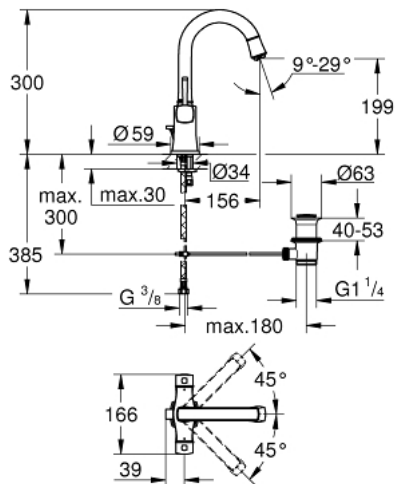

21 107 000 **GRANDERA TWO-HANDLE BASIN MIXER, 1/2"**
L-SIZE

PRODUCT DESCRIPTION

- Colour: chrome
- single hole installation
- valves hot/cold with ceramic headparts 1/2" - 90°
- GROHE LongLife finish
- GROHE EcoJoy - less water, perfect flow
- GROHE AquaGuide adjustable mousseur 5.7 l/min
- swivelling spout
- pop-up waste set 1 1/4"
- flexible connection hoses
- minimum pressure 1,0 bar

21 107 000 **GRANDERA TWO-HANDLE BASIN MIXER, 1/2"**
L-SIZE

SPARE PARTS, August 2016 – now

- 1: Grandera handle (Spare part-nr. 48218000)
- 1.1: Replacement handle connection kit (Spare part-nr. 45186000)
- 1.1.1: O-ring $\varnothing 18.2 \times \varnothing 1.7$ (Spare part-nr. 0392400M)
- 2: Ceramic headpart, 1/2" (Spare part-nr. 45882000)
- 2.1: O-ring $\varnothing 18.2 \times \varnothing 1.7$ (Spare part-nr. 0392400M)
- 3: Ceramic headpart, 1/2" (Spare part-nr. 45883000)
- 3.1: O-ring $\varnothing 18.2 \times \varnothing 1.7$ (Spare part-nr. 0392400M)
- 4: Spout (Spare part-nr. 13349000)
- 4.1: Locking ring (Spare part-nr. 4821900M)
- 4.2: Sealing washer (Spare part-nr. 0128500M)
- 4.3: Flow straightener (Spare part-nr. 46837000)
- 5: Pop-up rod (Spare part-nr. 46787000)
- 6: Shank mounting kit (Spare part-nr. 46671000)
- 7: Pop-up waste set 1 1/4" (Spare part-nr. 28910000)
- 7.1: Plug (Spare part-nr. 07182000)
- 7.2: Eccentric rod (Spare part-nr. 07052000)
- 8: Connection hose (Spare part-nr. 46255000)
- 9: Eccentric rod (Spare part-nr. 07341000)*
- 10: Mounting wrench (Spare part-nr. 19017000)*