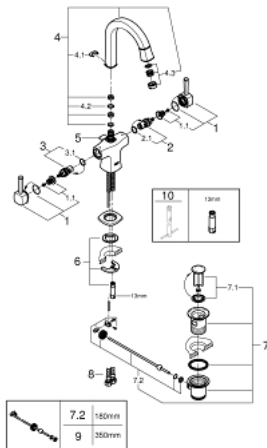

21 107 000 **GRANDERA TWO-HANDLE BASIN MIXER, 1/2"**
L-SIZE

PRODUCT DESCRIPTION

- Colour: chrome
- single hole installation
- valves hot/cold with ceramic headparts 1/2" - 90°
- GROHE LongLife finish
- GROHE EcoJoy - less water, perfect flow
- GROHE AquaGuide adjustable mousseur 5.7 l/min
- swivelling spout
- pop-up waste set 1 1/4"
- flexible connection hoses
- minimum pressure 1,0 bar

21 107 000 **GRANDERA TWO-HANDLE BASIN MIXER, 1/2"**
L-SIZE

SPARE PARTS, August 2016 – now

- 1: Grandera handle (Spare part-nr. 48218000)
- 1.1: Replacement handle connection kit (Spare part-nr. 45186000)
- 1.1.1: O-ring $\varnothing 18.2 \times \varnothing 1.7$ (Spare part-nr. 0392400M)
- 2: Ceramic headpart, 1/2" (Spare part-nr. 45882000)
- 2.1: O-ring $\varnothing 18.2 \times \varnothing 1.7$ (Spare part-nr. 0392400M)
- 3: Ceramic headpart, 1/2" (Spare part-nr. 45883000)
- 3.1: O-ring $\varnothing 18.2 \times \varnothing 1.7$ (Spare part-nr. 0392400M)
- 4: Spout (Spare part-nr. 13349000)
- 4.1: Locking ring (Spare part-nr. 4821900M)
- 4.2: Sealing washer (Spare part-nr. 0128500M)
- 4.3: Flow straightener (Spare part-nr. 46837000)
- 5: Pop-up rod (Spare part-nr. 46787000)
- 6: Shank mounting kit (Spare part-nr. 46671000)
- 7: Pop-up waste set 1 1/4" (Spare part-nr. 28910000)
- 7.1: Plug (Spare part-nr. 07182000)
- 7.2: Eccentric rod (Spare part-nr. 07052000)
- 8: Connection hose (Spare part-nr. 46255000)
- 9: Eccentric rod (Spare part-nr. 07341000)*
- 10: Mounting wrench (Spare part-nr. 19017000)*