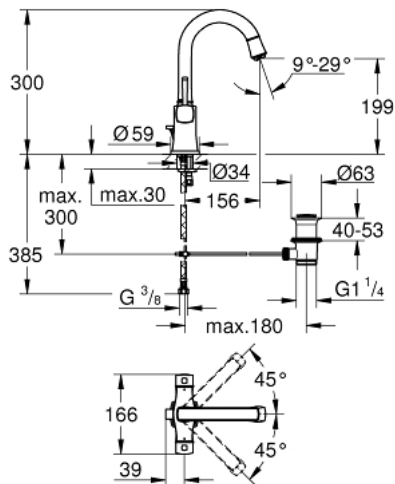

21 107 IG0 **GRANDERA TWO-HANDLE BASIN MIXER, 1/2"**  
**L-SIZE**

**PRODUCT DESCRIPTION**

- Colour: chrome/gold
- single hole installation
- valves hot/cold with ceramic headparts 1/2" - 90°
- GROHE LongLife finish
- GROHE EcoJoy - less water, perfect flow
- GROHE AquaGuide adjustable mousseur 5.7 l/min
- swivelling spout
- pop-up waste set 1 1/4"
- flexible connection hoses
- minimum pressure 1,0 bar

## 21 107 IG0 GRANDERA TWO-HANDLE BASIN MIXER, 1/2" L-SIZE

### SPARE PARTS, August 2016 – now

- 1: Grandera handle (Spare part-nr. 48218IG0)
- 1.1: Replacement handle connection kit (Spare part-nr. 45186000)
  - 1.1.1: O-ring  $\varnothing 18.2 \times \varnothing 1.7$  (Spare part-nr. 0392400M)
- 2: Ceramic headpart, 1/2" (Spare part-nr. 45882000)
  - 2.1: O-ring  $\varnothing 18.2 \times \varnothing 1.7$  (Spare part-nr. 0392400M)
- 3: Ceramic headpart, 1/2" (Spare part-nr. 45883000)
  - 3.1: O-ring  $\varnothing 18.2 \times \varnothing 1.7$  (Spare part-nr. 0392400M)
- 4: Spout (Spare part-nr. 13349IG0)
  - 4.1: Locking ring (Spare part-nr. 4821900M)
  - 4.2: Sealing washer (Spare part-nr. 0128500M)
  - 4.3: Flow straightener (Spare part-nr. 46837G00)
- 5: Pop-up rod (Spare part-nr. 46787000)
- 6: Shank mounting kit (Spare part-nr. 46671000)
- 7: Pop-up waste set 1 1/4" (Spare part-nr. 28910000)
  - 7.1: Plug (Spare part-nr. 07182000)
  - 7.2: Eccentric rod (Spare part-nr. 07052000)
- 8: Connection hose (Spare part-nr. 46255000)
- 9: Eccentric rod (Spare part-nr. 07341000)\*
- 10: Mounting wrench (Spare part-nr. 19017000)\*