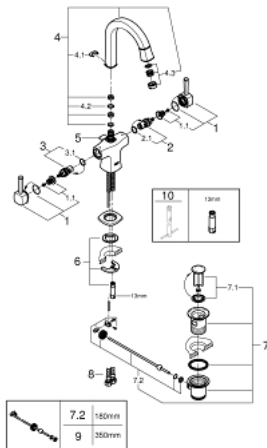

21 107 IG0 **GRANDERA TWO-HANDLE BASIN MIXER, 1/2"**  
**L-SIZE**

**PRODUCT DESCRIPTION**

- Colour: chrome/gold
- single hole installation
- valves hot/cold with ceramic headparts 1/2" - 90°
- GROHE LongLife finish
- GROHE EcoJoy - less water, perfect flow
- GROHE AquaGuide adjustable mousseur 5.7 l/min
- swivelling spout
- pop-up waste set 1 1/4"
- flexible connection hoses
- minimum pressure 1,0 bar

## 21 107 IG0 GRANDERA TWO-HANDLE BASIN MIXER, 1/2" L-SIZE

### SPARE PARTS, August 2016 – now

- 1: Grandera handle (Spare part-nr. 48218IG0)
- 1.1: Replacement handle connection kit (Spare part-nr. 45186000)
  - 1.1.1: O-ring  $\varnothing 18.2 \times \varnothing 1.7$  (Spare part-nr. 0392400M)
- 2: Ceramic headpart, 1/2" (Spare part-nr. 45882000)
  - 2.1: O-ring  $\varnothing 18.2 \times \varnothing 1.7$  (Spare part-nr. 0392400M)
- 3: Ceramic headpart, 1/2" (Spare part-nr. 45883000)
  - 3.1: O-ring  $\varnothing 18.2 \times \varnothing 1.7$  (Spare part-nr. 0392400M)
- 4: Spout (Spare part-nr. 13349IG0)
  - 4.1: Locking ring (Spare part-nr. 4821900M)
  - 4.2: Sealing washer (Spare part-nr. 0128500M)
  - 4.3: Flow straightener (Spare part-nr. 46837G00)
- 5: Pop-up rod (Spare part-nr. 46787000)
- 6: Shank mounting kit (Spare part-nr. 46671000)
- 7: Pop-up waste set 1 1/4" (Spare part-nr. 28910000)
  - 7.1: Plug (Spare part-nr. 07182000)
  - 7.2: Eccentric rod (Spare part-nr. 07052000)
- 8: Connection hose (Spare part-nr. 46255000)
- 9: Eccentric rod (Spare part-nr. 07341000)\*
- 10: Mounting wrench (Spare part-nr. 19017000)\*