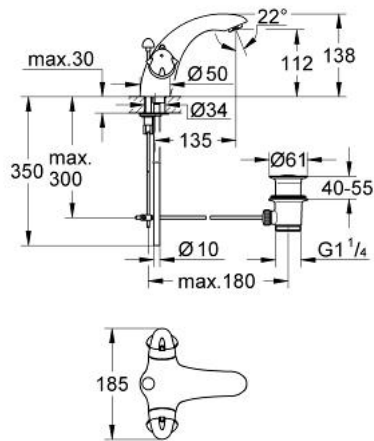

21 109 000 TALIA SINGLE-HOLE BASIN MIXER

PRODUCT DESCRIPTION

- Colour: chrome
- ceramic headparts 1/2", 180°
- cast spout with Mousseur
- pop-up waste set 1 1/4"
- copper pipes
- rapid-installation-system
- GROHE LongLife finish

21 109 000 TALIA SINGLE-HOLE BASIN MIXER

SPARE PARTS, July 2007 – now

- 1: Handle (Spare part-nr. 453571P0)
- 1.1: Replacement handle connection kit (Spare part-nr. 45186000)
 - 1.1.1: O-ring $\varnothing 18.2 \times \varnothing 1.7$ (Spare part-nr. 0392400M)
- 2: Ring (Spare part-nr. 03070000)
- 3: Ceramic headpart, 1/2" (Spare part-nr. 45346000)
 - 3.1: O-ring $\varnothing 18.2 \times \varnothing 1.7$ (Spare part-nr. 0392400M)
- 4: Mousseur (Spare part-nr. 13929000)
- 5: Pop-up rod (Spare part-nr. 45823000)
- 6: Shank mounting kit (Spare part-nr. 46122000)
- 7: Pop-up waste set (Spare part-nr. 28915000)
 - 7.1: Plug (Spare part-nr. 45210000)