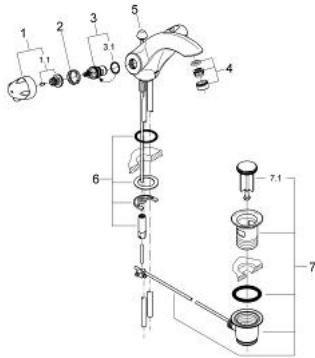

21 109 000 TALIA SINGLE-HOLE BASIN MIXER

PRODUCT DESCRIPTION

- Colour: chrome
- ceramic headparts 1/2", 180°
- cast spout with Mousseur
- pop-up waste set 1 1/4"
- copper pipes
- rapid-installation-system
- GROHE LongLife finish

21 109 000 TALIA SINGLE-HOLE BASIN MIXER

SPARE PARTS, July 2007 – now

- 1: Handle (Spare part-nr. 453571P0)
- 1.1: Replacement handle connection kit (Spare part-nr. 45186000)
 - 1.1.1: O-ring $\varnothing 18.2 \times \varnothing 1.7$ (Spare part-nr. 0392400M)
- 2: Ring (Spare part-nr. 03070000)
- 3: Ceramic headpart, 1/2" (Spare part-nr. 45346000)
 - 3.1: O-ring $\varnothing 18.2 \times \varnothing 1.7$ (Spare part-nr. 0392400M)
- 4: Mousseur (Spare part-nr. 13929000)
- 5: Pop-up rod (Spare part-nr. 45823000)
- 6: Shank mounting kit (Spare part-nr. 46122000)
- 7: Pop-up waste set (Spare part-nr. 28915000)
 - 7.1: Plug (Spare part-nr. 45210000)