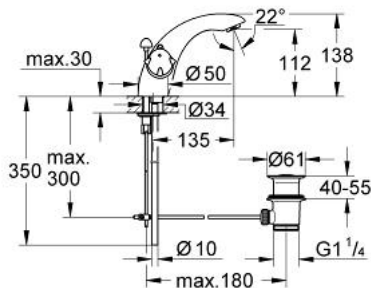

21 109 000 TALIA ONE-HOLE BASIN MIXER, 1/2"

PRODUCT DESCRIPTION

- Colour: chrome
- Carbodur ceramic headparts 1/2", 180°
- fastened cast spout with mousseur
- pop-up waste set 1 1/4"
- copper pipes
- rapid installation system
- GROHE LongLife finish

21 109 000 TALIA ONE-HOLE BASIN MIXER, 1/2"

SPARE PARTS, 7月 2007 – now

1: Handle (Spare part-nr. 45357IP0)

1.1: Replacement handle connection kit (Spare part-nr. 45186000)

1.1.1: O-ring $\varnothing 18.2 \times \varnothing 1.7$ (Spare part-nr. 0392400M)

2: Support ring (Spare part-nr. 03070000)

3: Ceramic headpart 1/2" (Spare part-nr. 45346000)

3.1: O-ring $\varnothing 18.2 \times \varnothing 1.7$ (Spare part-nr. 0392400M)

4: Mousseur (Spare part-nr. 13929000)

5: Pop-up rod (Spare part-nr. 45823000)

6: Shank mounting kit (Spare part-nr. 46122000)

7: Waste fitting (Spare part-nr. 28915000)

7.1: Plug (Spare part-nr. 45210000)