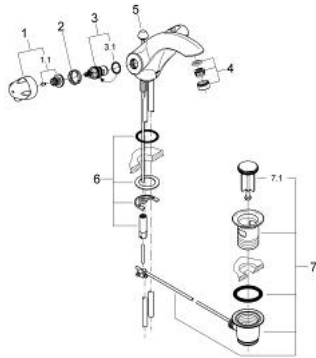

21 109 000 TALIA ONE-HOLE BASIN MIXER, 1/2"

PRODUCT DESCRIPTION

- Colour: chrome
- Carbodur ceramic headparts 1/2", 180°
- fastened cast spout with mousseur
- pop-up waste set 1 1/4"
- copper pipes
- rapid installation system
- GROHE LongLife finish

21 109 000 TALIA ONE-HOLE BASIN MIXER, 1/2"

SPARE PARTS, 7月 2007 – now

1: Handle (Spare part-nr. 45357IP0)

1.1: Replacement handle connection kit (Spare part-nr. 45186000)

1.1.1: O-ring $\varnothing 18.2 \times \varnothing 1.7$ (Spare part-nr. 0392400M)

2: Support ring (Spare part-nr. 03070000)

3: Ceramic headpart 1/2" (Spare part-nr. 45346000)

3.1: O-ring $\varnothing 18.2 \times \varnothing 1.7$ (Spare part-nr. 0392400M)

4: Mousseur (Spare part-nr. 13929000)

5: Pop-up rod (Spare part-nr. 45823000)

6: Shank mounting kit (Spare part-nr. 46122000)

7: Waste fitting (Spare part-nr. 28915000)

7.1: Plug (Spare part-nr. 45210000)