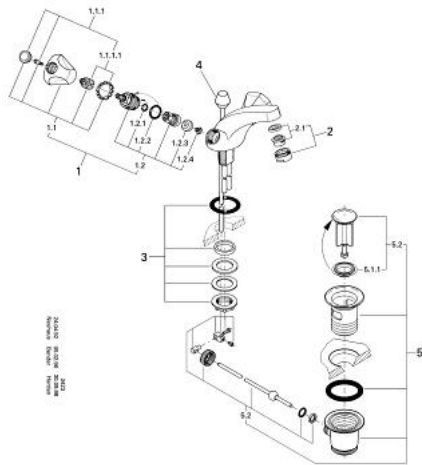

21 233 000 ATLANTA ONE-HOLE BASIN MIXER, 1/2"

PRODUCT DESCRIPTION

- Colour: chrome
- GROHE Long-Life headpart 1/2"
- fastened cast spout with mousseur
- pop-up waste set 1 1/4"
- Treflor handles
- GROHE LongLife finish

21 233 000 ATLANTA ONE-HOLE BASIN MIXER, 1/2"

21 233

SPARE PARTS, 1月 1981 – now

- 1: Headpart 1/2" (Spare part-nr. 11086000)
- 1.1: Treflor handle 1/2" (Spare part-nr. 45124000)
- 1.1.1: Handle fixation (Spare part-nr. 45123000)
- 1.1.1.1: Snap insert (Spare part-nr. 0538600M)
- 1.2: Headpart 1/2" (Spare part-nr. 07146000)
- 1.2.1: Sealing washer $\text{\O} 6 \times \text{\O} 2$ (Spare part-nr. 0128300M)
- 1.2.2: O-ring $\text{\O} 18.2 \times \text{\O} 1.7$ (Spare part-nr. 0392400M)
- 1.2.3: Seal (Spare part-nr. 0529100M)
- 2: Mousseur (Spare part-nr. 13929000)
- 2.1: Replacement flow control M22x1 and M24x1 (Spare part-nr. 45002000)
- 3: Shank fastening assembly M26 x 1.5 (Spare part-nr. 45012000)
- 4: Pop-up rod (Spare part-nr. 06073000)
- 5: Waste set 1 1/4" (Spare part-nr. 28910000)
- 5.1: Plug (Spare part-nr. 07182000)
- 5.2: Eccentric rod (Spare part-nr. 07052000)