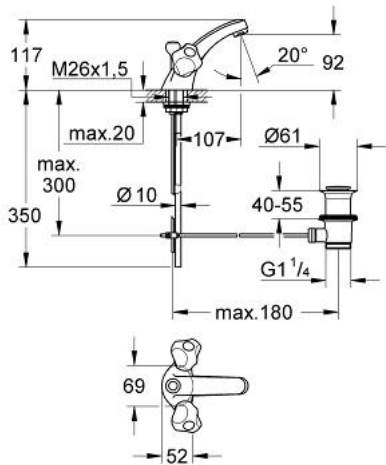

21 233 000 ATLANTA ONE-HOLE BASIN MIXER, 1/2"

PRODUCT DESCRIPTION

- Colour: chrome
- GROHE Long-Life headpart 1/2"
- fastened cast spout with mousseur
- pop-up waste set 1 1/4"
- Treflor handles
- GROHE LongLife finish

21 233 000 ATLANTA ONE-HOLE BASIN MIXER, 1/2"

21 233

SPARE PARTS, 1月 1981 – now

- 1: Headpart 1/2" (Spare part-nr. 11086000)
- 1.1: Treflor handle 1/2" (Spare part-nr. 45124000)
- 1.1.1: Handle fixation (Spare part-nr. 45123000)
- 1.1.1.1: Snap insert (Spare part-nr. 0538600M)
- 1.2: Headpart 1/2" (Spare part-nr. 07146000)
- 1.2.1: Sealing washer $\text{\O} 6 \times \text{\O} 2$ (Spare part-nr. 0128300M)
- 1.2.2: O-ring $\text{\O} 18.2 \times \text{\O} 1.7$ (Spare part-nr. 0392400M)
- 1.2.3: Seal (Spare part-nr. 0529100M)
- 2: Mousseur (Spare part-nr. 13929000)
- 2.1: Replacement flow control M22x1 and M24x1 (Spare part-nr. 45002000)
- 3: Shank fastening assembly M26 x 1.5 (Spare part-nr. 45012000)
- 4: Pop-up rod (Spare part-nr. 06073000)
- 5: Waste set 1 1/4" (Spare part-nr. 28910000)
- 5.1: Plug (Spare part-nr. 07182000)
- 5.2: Eccentric rod (Spare part-nr. 07052000)