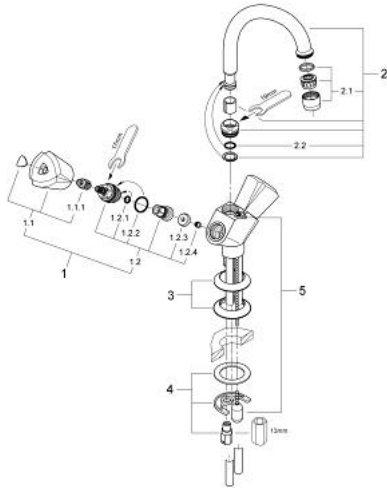

21 337 000 COSTA SINGLE-HOLE BASIN MIXER

SPARE PARTS, October 2007 – now

- 1: Headpart 1/2" (Spare part-nr. 45534000)
- 1.1: Costa handle, blue/red (Spare part-nr. 45970000)
- 1.1.1: Repl. kit f.handle fastening (Spare part-nr. 0538600M)
- 1.2: Headpart 1/2" (Spare part-nr. 07146000)
- 1.2.1: O-ring $\varnothing 6 \times \varnothing 2$ (Spare part-nr. 0128300M)
- 1.2.2: O-ring $\varnothing 18.2 \times \varnothing 1.7$ (Spare part-nr. 0392400M)
- 1.2.3: Ball seal dia. 9x6.8 mm (Spare part-nr. 0529100M)
- 2: Swivel tube spout (Spare part-nr. 13072000)
- 2.1: Mousseur (Spare part-nr. 13928000)
- 2.2: O-ring dia. 12x2 mm (Spare part-nr. 0128000M)
- 3: Escutcheon (Spare part-nr. 45217000)
- 4: Shank mounting kit (Spare part-nr. 46249000)
- 5: Chain support (Spare part-nr. 06815000)