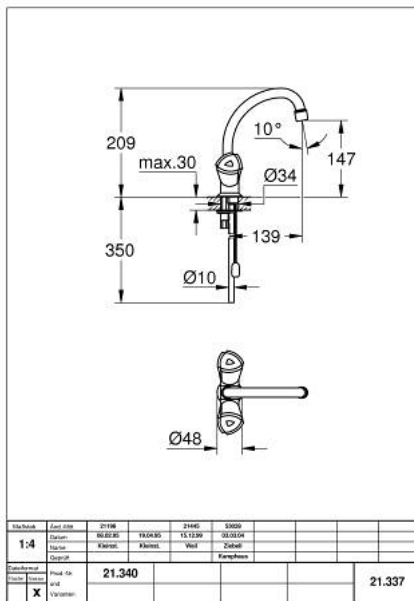

21 337 000 COSTA ONE-HOLE BASIN MIXER, 1/2"

PRODUCT DESCRIPTION

- Colour: chrome
- Trecorn handle
- chrome plated plastic
- heat-insulated, screwed union
- swivel tubular spout
- mousseur
- retractable chain
- GROHE LongLife finish

21 337 000 COSTA ONE-HOLE BASIN MIXER, 1/2"

SPARE PARTS, 10月 2007 – now

- 1: Headpart 1/2" (Spare part-nr. 45534000)
- 1.1: ABS handle 1/2" (Spare part-nr. 45970000)
- 1.1.1: Snap insert (Spare part-nr. 0538600M)
- 1.2: Headpart 1/2" (Spare part-nr. 07146000)
- 1.2.1: Sealing washer $\varnothing 6 \times \varnothing 2$ (Spare part-nr. 0128300M)
- 1.2.2: O-ring $\varnothing 18.2 \times \varnothing 1.7$ (Spare part-nr. 0392400M)
- 1.2.3: Seal (Spare part-nr. 0529100M)
- 2: Tubular spout (Spare part-nr. 13072000)
- 2.1: Mousseur (Spare part-nr. 13928000)
- 2.2: O-ring $\varnothing 12 \times \varnothing 2$ (Spare part-nr. 0128000M)
- 3: Escutcheon (Spare part-nr. 45217000)
- 4: Shank mounting kit (Spare part-nr. 46249000)
- 5: Chain (Spare part-nr. 06815000)