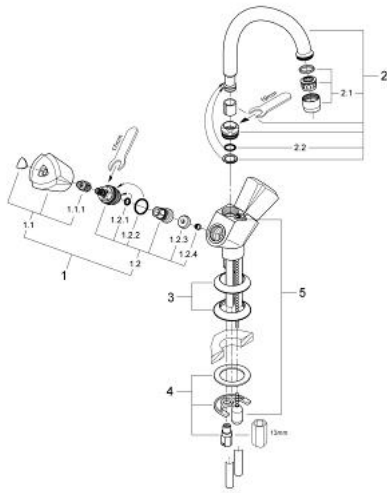

21 337 000 COSTA ONE-HOLE BASIN MIXER, 1/2"

PRODUCT DESCRIPTION

- Colour: chrome
- Trecorn handle
- chrome plated plastic
- heat-insulated, screwed union
- swivel tubular spout
- mousseur
- retractable chain
- GROHE LongLife finish

21 337 000 COSTA ONE-HOLE BASIN MIXER, 1/2"

SPARE PARTS, 10月 2007 – now

- 1: Headpart 1/2" (Spare part-nr. 45534000)
- 1.1: ABS handle 1/2" (Spare part-nr. 45970000)
- 1.1.1: Snap insert (Spare part-nr. 0538600M)
- 1.2: Headpart 1/2" (Spare part-nr. 07146000)
- 1.2.1: Sealing washer $\varnothing 6 \times \varnothing 2$ (Spare part-nr. 0128300M)
- 1.2.2: O-ring $\varnothing 18.2 \times \varnothing 1.7$ (Spare part-nr. 0392400M)
- 1.2.3: Seal (Spare part-nr. 0529100M)
- 2: Tubular spout (Spare part-nr. 13072000)
- 2.1: Mousseur (Spare part-nr. 13928000)
- 2.2: O-ring $\varnothing 12 \times \varnothing 2$ (Spare part-nr. 0128000M)
- 3: Escutcheon (Spare part-nr. 45217000)
- 4: Shank mounting kit (Spare part-nr. 46249000)
- 5: Chain (Spare part-nr. 06815000)