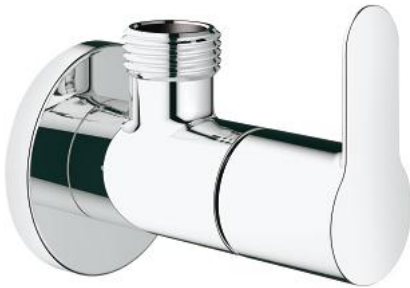

22 009 000 BAUEDGE ANGLE VALVE 1/2"

PRODUCT DESCRIPTION

- Colour: chrome
- outlet thread 1/2"
- metal lever
- headpart 3/8"
- GROHE LongLife finish