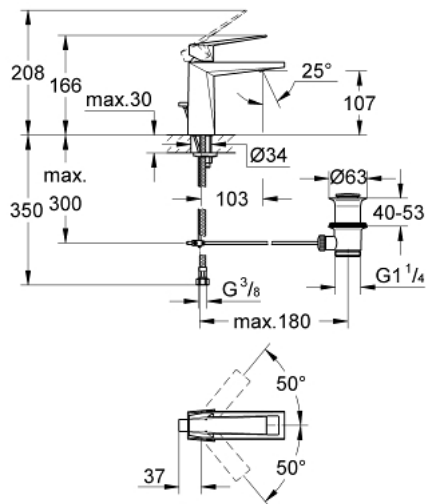

## 23 029 000 ALLURE BRILLIANT SINGLE-LEVER BASIN MIXER 1/2" M-SIZE

### PRODUCT DESCRIPTION

- Colour: chrome
- single hole installation
- GROHE SilkMove 28 mm ceramic cartridge
- temperature limiter
- GROHE LongLife finish
- GROHE EcoJoy 5.0 l/min flow limiter
- GROHE FastFixationInstallation system
- projection 161 mm
- pop-up waste set 1 1/4"
- flexible connection hoses
- recommended pressure 1.0 - 5.0 bar
- minimum pressure 1,0 bar

### SPARE PARTS, August 2010 – now

- 1: Lever (Spare part-nr. 46793000)
  - 2: Fitting ring (Spare part-nr. 46715000)
  - 3: Cartridge (Spare part-nr. 46580000)
  - 4: Race (Spare part-nr. 46794000)
  - 5: Pop-up rod (Spare part-nr. 46787000)
  - 6: Shank mounting kit (Spare part-nr. 46249000)
  - 7: Pop-up waste set 1 1/4" (Spare part-nr. 28910000)
  - 7.1: Plug (Spare part-nr. 07182000)
  - 7.2: Eccentric rod (Spare part-nr. 07052000)
  - 8: Mounting wrench (Spare part-nr. 19017000)\*
  - 9: Eccentric rod (Spare part-nr. 07341000)\*
- \* Optional accessories