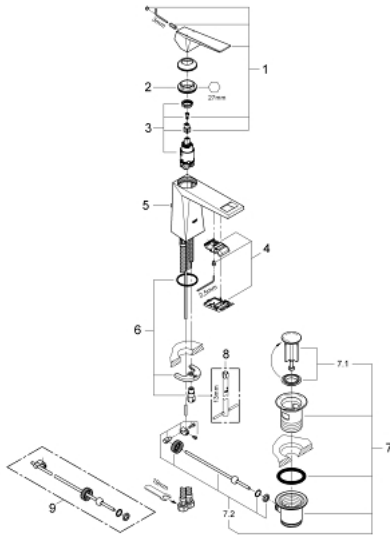

23 029 000 ALLURE BRILLIANT SINGLE-LEVER BASIN MIXER 1/2" M-SIZE

PRODUCT DESCRIPTION

- Colour: chrome
- single hole installation
- GROHE SilkMove 28 mm ceramic cartridge
- temperature limiter
- GROHE LongLife finish
- 5.0 l/min flow limiter
- GROHE FastFixationInstallation system
- projection 161 mm
- pop-up waste set 1 1/4"
- flexible connection hoses
- recommended pressure 1.0 - 5.0 bar
- minimum pressure 1,0 bar

23 029 000 **ALLURE BRILLIANT SINGLE-LEVER BASIN MIXER 1/2"**
M-SIZE

SPARE PARTS, August 2010 – now

- 1: Lever (Spare part-nr. 46793000)
 - 2: Fitting ring (Spare part-nr. 46715000)
 - 3: Cartridge (Spare part-nr. 46580000)
 - 4: Race (Spare part-nr. 46794000)
 - 5: Pop-up rod (Spare part-nr. 46787000)
 - 6: Shank mounting kit (Spare part-nr. 46249000)
 - 7: Pop-up waste set 1 1/4" (Spare part-nr. 28910000)
 - 7.1: Plug (Spare part-nr. 07182000)
 - 7.2: Eccentric rod (Spare part-nr. 07052000)
 - 8: Mounting wrench (Spare part-nr. 19017000)*
 - 9: Eccentric rod (Spare part-nr. 07341000)*
- * Optional accessories