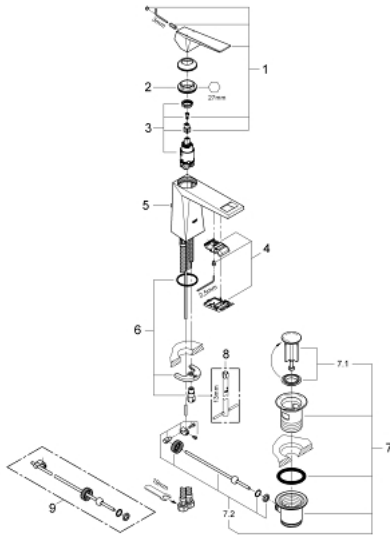

## 23 029 000 ALLURE BRILLIANT SINGLE-LEVER BASIN MIXER 1/2" M-SIZE

### PRODUCT DESCRIPTION

- Colour: chrome
- single hole installation
- GROHE SilkMove 28 mm ceramic cartridge
- temperature limiter
- GROHE LongLife finish
- GROHE EcoJoy 5.0 l/min flow limiter
- GROHE FastFixationInstallation system
- projection 161 mm
- pop-up waste set 1 1/4"
- flexible connection hoses
- recommended pressure 1.0 - 5.0 bar
- minimum pressure 1,0 bar

### SPARE PARTS, August 2010 – now

- 1: Lever (Spare part-nr. 46793000)
  - 2: Fitting ring (Spare part-nr. 46715000)
  - 3: Cartridge (Spare part-nr. 46580000)
  - 4: Race (Spare part-nr. 46794000)
  - 5: Pop-up rod (Spare part-nr. 46787000)
  - 6: Shank mounting kit (Spare part-nr. 46249000)
  - 7: Pop-up waste set 1 1/4" (Spare part-nr. 28910000)
  - 7.1: Plug (Spare part-nr. 07182000)
  - 7.2: Eccentric rod (Spare part-nr. 07052000)
  - 8: Mounting wrench (Spare part-nr. 19017000)\*
  - 9: Eccentric rod (Spare part-nr. 07341000)\*
- \* Optional accessories