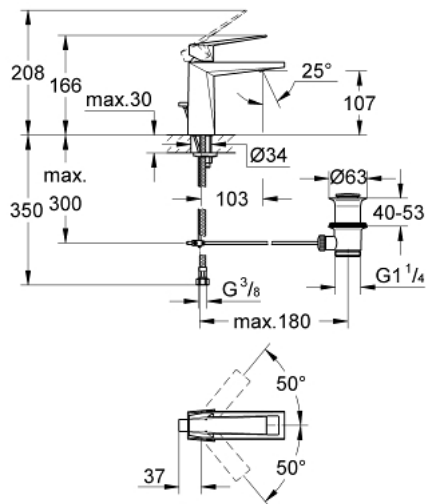

23 029 000 ALLURE BRILLIANT SINGLE-LEVER BASIN MIXER 1/2" M-SIZE

PRODUCT DESCRIPTION

- Colour: chrome
- single hole installation
- GROHE SilkMove 28 mm ceramic cartridge
- temperature limiter
- GROHE LongLife finish
- 5.0 l/min flow limiter
- GROHE FastFixationInstallation system
- projection 161 mm
- pop-up waste set 1 1/4"
- flexible connection hoses
- recommended pressure 1.0 - 5.0 bar
- minimum pressure 1,0 bar

23 029 000 **ALLURE BRILLIANT SINGLE-LEVER BASIN MIXER 1/2"**
M-SIZE

SPARE PARTS, August 2010 – now

- 1: Lever (Spare part-nr. 46793000)
 - 2: Fitting ring (Spare part-nr. 46715000)
 - 3: Cartridge (Spare part-nr. 46580000)
 - 4: Race (Spare part-nr. 46794000)
 - 5: Pop-up rod (Spare part-nr. 46787000)
 - 6: Shank mounting kit (Spare part-nr. 46249000)
 - 7: Pop-up waste set 1 1/4" (Spare part-nr. 28910000)
 - 7.1: Plug (Spare part-nr. 07182000)
 - 7.2: Eccentric rod (Spare part-nr. 07052000)
 - 8: Mounting wrench (Spare part-nr. 19017000)*
 - 9: Eccentric rod (Spare part-nr. 07341000)*
- * Optional accessories