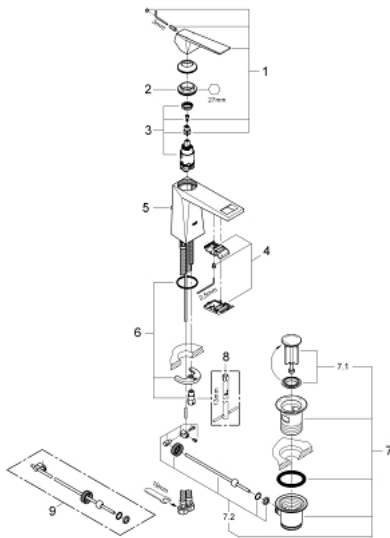

23 029 000 ALLURE BRILLIANT SINGLE-LEVER BASIN MIXER 1/2" M-SIZE

PRODUCT DESCRIPTION

- Colour: chrome
- single hole installation
- GROHE SilkMove 28 mm ceramic cartridge
- temperature limiter
- GROHE LongLife finish
- GROHE EcoJoy 5.0 l/min flow limiter
- GROHE FastFixation installation system
- spout with integrated mousseur
- pop-up waste set 1 1/4"
- flexible connection hoses
- recommended pressure 1.0 - 5.0 bar
- min. recommended pressure 1.0 bar

23 029 000 ALLURE BRILLIANT SINGLE-LEVER BASIN MIXER 1/2" M-SIZE

SPARE PARTS, 8月 2010 – now

- 1: Lever (Spare part-nr. 46793000)
- 2: Fitting ring (Spare part-nr. 46715000)
- 3: Cartridge (Spare part-nr. 46580000)
- 4: Race (Spare part-nr. 46794000)
- 5: Pop-up rod (Spare part-nr. 46787000)
- 6: Shank mounting kit (Spare part-nr. 46249000)
- 7: Waste set 1 1/4" (Spare part-nr. 28910000)
- 7.1: Plug (Spare part-nr. 07182000)
- 7.2: Eccentric rod (Spare part-nr. 07052000)
- 8: Mounting wrench (Spare part-nr. 19017000)*
- 9: Eccentric rod (Spare part-nr. 07341000)*