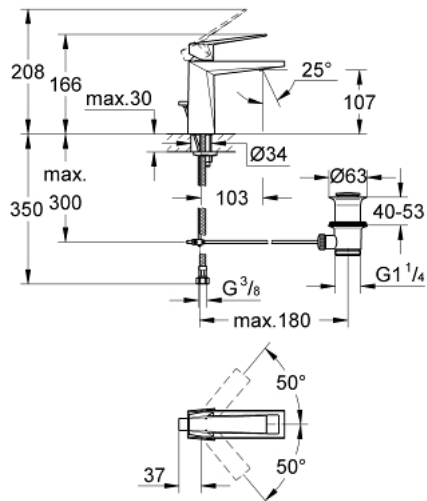

23 029 000 ALLURE BRILLIANT SINGLE-LEVER BASIN MIXER 1/2" M-SIZE

PRODUCT DESCRIPTION

- Colour: chrome
- single hole installation
- GROHE SilkMove 28 mm ceramic cartridge
- temperature limiter
- GROHE LongLife finish
- 5.0 l/min flow limiter
- GROHE FastFixation installation system
- spout with integrated mousseur
- pop-up waste set 1 1/4"
- flexible connection hoses
- recommended pressure 1.0 - 5.0 bar
- min. recommended pressure 1.0 bar

23 029 000 ALLURE BRILLIANT SINGLE-LEVER BASIN MIXER 1/2" M-SIZE

SPARE PARTS, 8月 2010 – now

- 1: Lever (Spare part-nr. 46793000)
- 2: Fitting ring (Spare part-nr. 46715000)
- 3: Cartridge (Spare part-nr. 46580000)
- 4: Race (Spare part-nr. 46794000)
- 5: Pop-up rod (Spare part-nr. 46787000)
- 6: Shank mounting kit (Spare part-nr. 46249000)
- 7: Waste set 1 1/4" (Spare part-nr. 28910000)
- 7.1: Plug (Spare part-nr. 07182000)
- 7.2: Eccentric rod (Spare part-nr. 07052000)
- 8: Mounting wrench (Spare part-nr. 19017000)*
- 9: Eccentric rod (Spare part-nr. 07341000)*