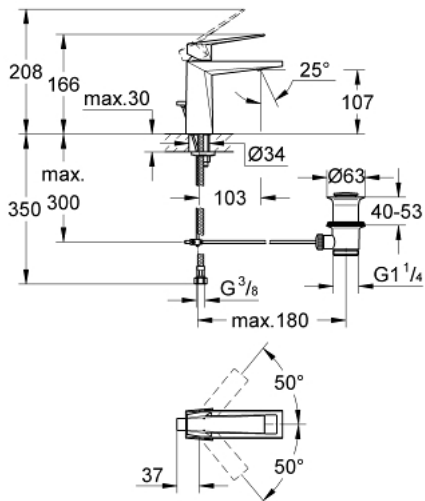

23 029 000 ALLURE BRILLIANT SINGLE-LEVER BASIN MIXER 1/2" M-SIZE

PRODUCT DESCRIPTION

- Colour: chrome
- single hole installation
- GROHE SilkMove 28 mm ceramic cartridge
- temperature limiter
- GROHE LongLife finish
- GROHE EcoJoy 5.0 l/min flow limiter
- GROHE FastFixation installation system
- spout with integrated mousseur
- pop-up waste set 1 1/4"
- flexible connection hoses
- recommended pressure 1.0 - 5.0 bar
- min. recommended pressure 1.0 bar

23 029 000 ALLURE BRILLIANT SINGLE-LEVER BASIN MIXER 1/2" M-SIZE

SPARE PARTS, 8月 2010 – now

- 1: Lever (Spare part-nr. 46793000)
- 2: Fitting ring (Spare part-nr. 46715000)
- 3: Cartridge (Spare part-nr. 46580000)
- 4: Race (Spare part-nr. 46794000)
- 5: Pop-up rod (Spare part-nr. 46787000)
- 6: Shank mounting kit (Spare part-nr. 46249000)
- 7: Waste set 1 1/4" (Spare part-nr. 28910000)
- 7.1: Plug (Spare part-nr. 07182000)
- 7.2: Eccentric rod (Spare part-nr. 07052000)
- 8: Mounting wrench (Spare part-nr. 19017000)*
- 9: Eccentric rod (Spare part-nr. 07341000)*