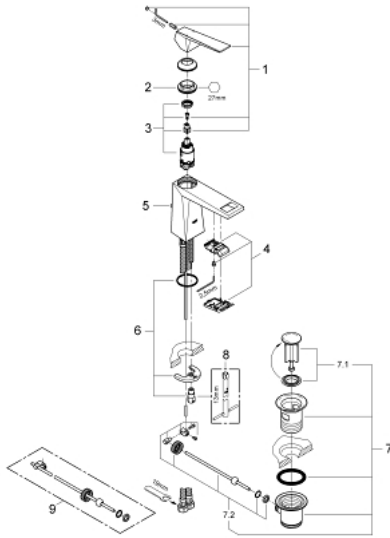

23 029 000 ALLURE BRILLIANT SINGLE-LEVER BASIN MIXER 1/2" M-SIZE

PRODUCT DESCRIPTION

- Colour: chrome
- single hole installation
- GROHE SilkMove 28 mm ceramic cartridge
- temperature limiter
- GROHE LongLife finish
- 5.0 l/min flow limiter
- GROHE FastFixation installation system
- spout with integrated mousseur
- pop-up waste set 1 1/4"
- flexible connection hoses
- recommended pressure 1.0 - 5.0 bar
- min. recommended pressure 1.0 bar

23 029 000 ALLURE BRILLIANT SINGLE-LEVER BASIN MIXER 1/2" M-SIZE

SPARE PARTS, 8月 2010 – now

- 1: Lever (Spare part-nr. 46793000)
- 2: Fitting ring (Spare part-nr. 46715000)
- 3: Cartridge (Spare part-nr. 46580000)
- 4: Race (Spare part-nr. 46794000)
- 5: Pop-up rod (Spare part-nr. 46787000)
- 6: Shank mounting kit (Spare part-nr. 46249000)
- 7: Waste set 1 1/4" (Spare part-nr. 28910000)
- 7.1: Plug (Spare part-nr. 07182000)
- 7.2: Eccentric rod (Spare part-nr. 07052000)
- 8: Mounting wrench (Spare part-nr. 19017000)*
- 9: Eccentric rod (Spare part-nr. 07341000)*