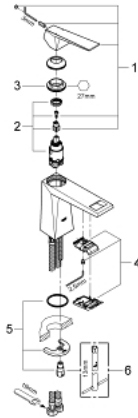

23 033 000 **ALLURE BRILLIANT SINGLE-LEVER BASIN MIXER 1/2"**  
**M-SIZE**

**PRODUCT DESCRIPTION**

- Colour: chrome
- single hole installation
- GROHE SilkMove 28 mm ceramic cartridge
- temperature limiter
- GROHE LongLife finish
- GROHE EcoJoy 5.0 l/min flow limiter
- GROHE FastFixationInstallation system
- projection 161 mm
- smooth body
- flexible connection hoses
- minimum pressure 1,0 bar

23 033 000 **ALLURE BRILLIANT SINGLE-LEVER BASIN MIXER 1/2"**  
**M-SIZE**

**SPARE PARTS**, August 2010 – now

- 1: Lever (Spare part-nr. 46793000)
- 2: Cartridge (Spare part-nr. 46580000)
- 3: Fitting ring (Spare part-nr. 46715000)
- 4: Race (Spare part-nr. 46794000)
- 5: Shank mounting kit (Spare part-nr. 46249000)
- 6: Mounting wrench (Spare part-nr. 19017000)\*