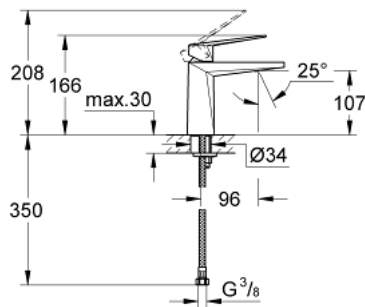

23 033 000 **ALLURE BRILLIANT SINGLE-LEVER BASIN MIXER 1/2"**  
**M-SIZE**

**PRODUCT DESCRIPTION**

- Colour: chrome
- single hole installation
- GROHE SilkMove 28 mm ceramic cartridge
- temperature limiter
- GROHE LongLife finish
- GROHE EcoJoy 5.0 l/min flow limiter
- GROHE FastFixationInstallation system
- projection 161 mm
- smooth body
- flexible connection hoses
- minimum pressure 1,0 bar

23 033 000 **ALLURE BRILLIANT SINGLE-LEVER BASIN MIXER 1/2"**  
**M-SIZE**

**SPARE PARTS**, August 2010 – now

- 1: Lever (Spare part-nr. 46793000)
- 2: Cartridge (Spare part-nr. 46580000)
- 3: Fitting ring (Spare part-nr. 46715000)
- 4: Race (Spare part-nr. 46794000)
- 5: Shank mounting kit (Spare part-nr. 46249000)
- 6: Mounting wrench (Spare part-nr. 19017000)\*