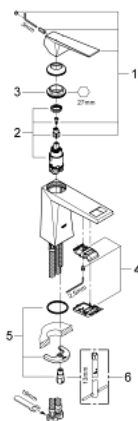

23 033 000 **ALLURE BRILLIANT SINGLE-LEVER BASIN MIXER 1/2"**
M-SIZE

SPARE PARTS, 8月 2010 – now

- 1: Lever (Spare part-nr. 46793000)
- 2: Cartridge (Spare part-nr. 46580000)
- 3: Fitting ring (Spare part-nr. 46715000)
- 4: Race (Spare part-nr. 46794000)
- 5: Shank mounting kit (Spare part-nr. 46249000)
- 6: Mounting wrench (Spare part-nr. 19017000)*

* Optional accessories