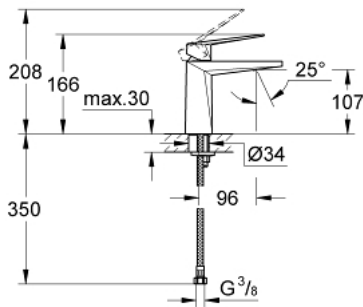

## 23 033 000 ALLURE BRILLIANT SINGLE-LEVER BASIN MIXER 1/2" M-SIZE

### PRODUCT DESCRIPTION

- Colour: chrome
- single hole installation
- GROHE SilkMove 28 mm ceramic cartridge
- temperature limiter
- GROHE LongLife finish
- GROHE EcoJoy 5.0 l/min flow limiter
- GROHE FastFixation installation system
- spout with integrated mousseur
- smooth body
- flexible connection hoses
- min. recommended pressure 1.0 bar

23 033 000 **ALLURE BRILLIANT SINGLE-LEVER BASIN MIXER 1/2"**  
**M-SIZE**

**SPARE PARTS**, 8月 2010 – now

- 1: Lever (Spare part-nr. 46793000)
- 2: Cartridge (Spare part-nr. 46580000)
- 3: Fitting ring (Spare part-nr. 46715000)
- 4: Race (Spare part-nr. 46794000)
- 5: Shank mounting kit (Spare part-nr. 46249000)
- 6: Mounting wrench (Spare part-nr. 19017000)\*