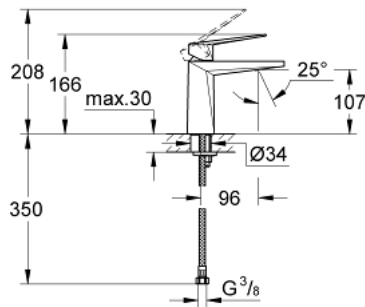

23 033 000 **ALLURE BRILLIANT SINGLE-LEVER BASIN MIXER 1/2"**
M-SIZE

PRODUCT DESCRIPTION

- Colour: chrome
- single hole installation
- GROHE SilkMove 28 mm ceramic cartridge
- temperature limiter
- GROHE LongLife finish
- 5.0 l/min flow limiter
- GROHE FastFixation installation system
- spout with integrated mousseur
- smooth body
- flexible connection hoses
- min. recommended pressure 1.0 bar

23 033 000 **ALLURE BRILLIANT SINGLE-LEVER BASIN MIXER 1/2"**
M-SIZE

SPARE PARTS, 8月 2010 – now

- 1: Lever (Spare part-nr. 46793000)
- 2: Cartridge (Spare part-nr. 46580000)
- 3: Fitting ring (Spare part-nr. 46715000)
- 4: Race (Spare part-nr. 46794000)
- 5: Shank mounting kit (Spare part-nr. 46249000)
- 6: Mounting wrench (Spare part-nr. 19017000)*