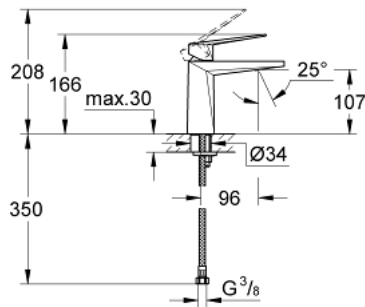

23 033 000 ALLURE BRILLIANT SINGLE-LEVER BASIN MIXER 1/2" M-SIZE

PRODUCT DESCRIPTION

- Colour: chrome
- single hole installation
- GROHE SilkMove 28 mm ceramic cartridge
- temperature limiter
- GROHE LongLife finish
- 5.0 l/min flow limiter
- GROHE FastFixation installation system
- spout with integrated mousseur
- smooth body
- flexible connection hoses
- min. recommended pressure 1.0 bar

23 033 000 **ALLURE BRILLIANT SINGLE-LEVER BASIN MIXER 1/2"**
M-SIZE

SPARE PARTS, 8月 2010 – now

- 1: Lever (Spare part-nr. 46793000)
- 2: Cartridge (Spare part-nr. 46580000)
- 3: Fitting ring (Spare part-nr. 46715000)
- 4: Race (Spare part-nr. 46794000)
- 5: Shank mounting kit (Spare part-nr. 46249000)
- 6: Mounting wrench (Spare part-nr. 19017000)*