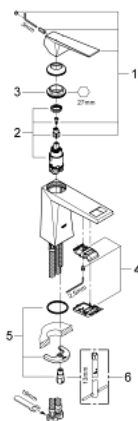

## 23 033 000 ALLURE BRILLIANT SINGLE-LEVER BASIN MIXER 1/2" M-SIZE

### PRODUCT DESCRIPTION

- Colour: chrome
- single hole installation
- GROHE SilkMove 28 mm ceramic cartridge
- temperature limiter
- GROHE LongLife finish
- GROHE EcoJoy 5.0 l/min flow limiter
- GROHE FastFixation installation system
- spout with integrated mousseur
- smooth body
- flexible connection hoses
- min. recommended pressure 1.0 bar

23 033 000 **ALLURE BRILLIANT SINGLE-LEVER BASIN MIXER 1/2"**  
**M-SIZE**

**SPARE PARTS**, 8月 2010 – now

- 1: Lever (Spare part-nr. 46793000)
- 2: Cartridge (Spare part-nr. 46580000)
- 3: Fitting ring (Spare part-nr. 46715000)
- 4: Race (Spare part-nr. 46794000)
- 5: Shank mounting kit (Spare part-nr. 46249000)
- 6: Mounting wrench (Spare part-nr. 19017000)\*