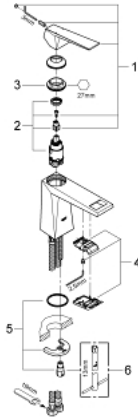

23 033 000 ALLURE BRILLIANT SINGLE-LEVER BASIN MIXER 1/2" M-SIZE

PRODUCT DESCRIPTION

- Colour: chrome
- single hole installation
- GROHE SilkMove 28 mm ceramic cartridge
- temperature limiter
- GROHE LongLife finish
- 5.0 l/min flow limiter
- GROHE FastFixation installation system
- spout with integrated mousseur
- smooth body
- flexible connection hoses
- min. recommended pressure 1.0 bar

23 033 000 **ALLURE BRILLIANT SINGLE-LEVER BASIN MIXER 1/2"**
M-SIZE

SPARE PARTS, 8月 2010 – now

- 1: Lever (Spare part-nr. 46793000)
- 2: Cartridge (Spare part-nr. 46580000)
- 3: Fitting ring (Spare part-nr. 46715000)
- 4: Race (Spare part-nr. 46794000)
- 5: Shank mounting kit (Spare part-nr. 46249000)
- 6: Mounting wrench (Spare part-nr. 19017000)*