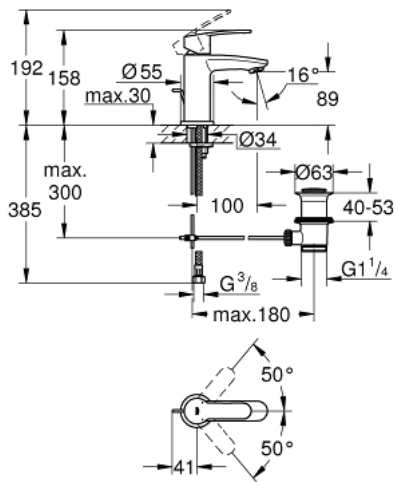

23 037 002 EUROSTYLE COSMOPOLITAN SINGLE-LEVER BASIN MIXER S-SIZE

PRODUCT DESCRIPTION

- Colour: chrome
- single hole installation
- metal lever
- GROHE SilkMove 28 mm ceramic cartridge
- GROHE LongLife finish
- GROHE FastFixation installation system with centering support
- mousseur
- pop-up waste set 1 1/4"
- flexible connection hoses

23 037 002 **EUROSTYLE COSMOPOLITAN SINGLE-LEVER BASIN MIXER**
S-SIZE

SPARE PARTS, January 2012 – now

- 1: Lever (Spare part-nr. 46749000)
- 2: Fitting ring (Spare part-nr. 46715000)
- 3: Cartridge (Spare part-nr. 46580000)
- 4: Pop-up rod (Spare part-nr. 46739000)
- 5: Mousseur (Spare part-nr. 13929000)
- 6: Center ring (Spare part-nr. 46719000)
- 7: Base plate (Spare part-nr. 48165000)
- 8: Shank mounting kit (Spare part-nr. 46671000)
- 9: Pop-up waste set 1 1/4" (Spare part-nr. 28910000)
- 9.1: Plug (Spare part-nr. 07182000)
- 9.2: Eccentric rod (Spare part-nr. 07052000)
- 10: Mounting wrench (Spare part-nr. 19017000)*