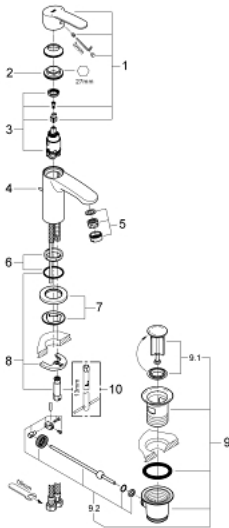

23 037 002 EUROSTYLE COSMOPOLITAN SINGLE-LEVER BASIN MIXER S-SIZE

PRODUCT DESCRIPTION

- Colour: chrome
- single hole installation
- metal lever
- GROHE SilkMove 28 mm ceramic cartridge
- GROHE LongLife finish
- GROHE FastFixation installation system with centering support
- mousseur
- pop-up waste set 1 1/4"
- flexible connection hoses

23 037 002 **EUROSTYLE COSMOPOLITAN SINGLE-LEVER BASIN MIXER**
S-SIZE

SPARE PARTS, January 2012 – now

- 1: Lever (Spare part-nr. 46749000)
- 2: Fitting ring (Spare part-nr. 46715000)
- 3: Cartridge (Spare part-nr. 46580000)
- 4: Pop-up rod (Spare part-nr. 46739000)
- 5: Mousseur (Spare part-nr. 13929000)
- 6: Center ring (Spare part-nr. 46719000)
- 7: Base plate (Spare part-nr. 48165000)
- 8: Shank mounting kit (Spare part-nr. 46671000)
- 9: Pop-up waste set 1 1/4" (Spare part-nr. 28910000)
- 9.1: Plug (Spare part-nr. 07182000)
- 9.2: Eccentric rod (Spare part-nr. 07052000)
- 10: Mounting wrench (Spare part-nr. 19017000)*