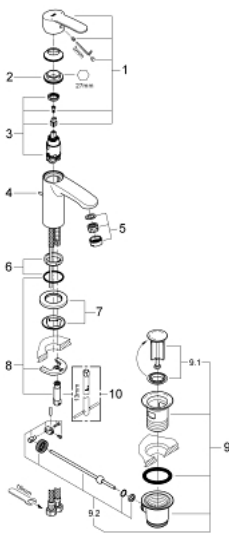

23 037 002 **EUROSTYLE COSMOPOLITAN SINGLE-LEVER BASIN MIXER 1/2"**  
**S-SIZE**

**PRODUCT DESCRIPTION**

- Colour: chrome
- single hole installation
- metal lever
- GROHE SilkMove 28 mm ceramic cartridge
- GROHE LongLife finish
- GROHE FastFixation installation system with centering support
- mousseur
- pop-up waste set 1 1/4"
- flexible connection hoses

## 23 037 002 EUROSTYLE COSMOPOLITAN SINGLE-LEVER BASIN MIXER 1/2" S-SIZE

### SPARE PARTS, 1月 2012 – now

- 1: Lever (Spare part-nr. 46749000)
  - 2: Fitting ring (Spare part-nr. 46715000)
  - 3: Cartridge (Spare part-nr. 46580000)
  - 4: Pop-up rod (Spare part-nr. 46739000)
  - 5: Mousseur (Spare part-nr. 13929000)
  - 6: Center ring (Spare part-nr. 46719000)
  - 7: Base plate (Spare part-nr. 48165000)
  - 8: Shank mounting kit (Spare part-nr. 46671000)
  - 9: Waste set 1 1/4" (Spare part-nr. 28910000)
  - 9.1: Plug (Spare part-nr. 07182000)
  - 9.2: Eccentric rod (Spare part-nr. 07052000)
  - 10: Mounting wrench (Spare part-nr. 19017000)\*
- \* Optional accessories