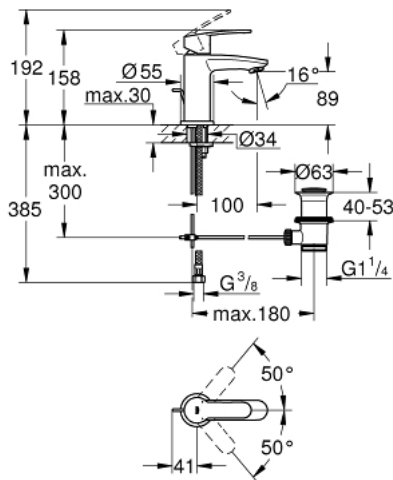

23 037 002 **EUROSTYLE COSMOPOLITAN SINGLE-LEVER BASIN MIXER 1/2"**  
**S-SIZE**

**PRODUCT DESCRIPTION**

- Colour: chrome
- single hole installation
- metal lever
- GROHE SilkMove 28 mm ceramic cartridge
- GROHE LongLife finish
- GROHE FastFixation installation system with centering support
- mousseur
- pop-up waste set 1 1/4"
- flexible connection hoses

## 23 037 002 EUROSTYLE COSMOPOLITAN SINGLE-LEVER BASIN MIXER 1/2" S-SIZE

### SPARE PARTS, 1月 2012 – now

- 1: Lever (Spare part-nr. 46749000)
  - 2: Fitting ring (Spare part-nr. 46715000)
  - 3: Cartridge (Spare part-nr. 46580000)
  - 4: Pop-up rod (Spare part-nr. 46739000)
  - 5: Mousseur (Spare part-nr. 13929000)
  - 6: Center ring (Spare part-nr. 46719000)
  - 7: Base plate (Spare part-nr. 48165000)
  - 8: Shank mounting kit (Spare part-nr. 46671000)
  - 9: Waste set 1 1/4" (Spare part-nr. 28910000)
  - 9.1: Plug (Spare part-nr. 07182000)
  - 9.2: Eccentric rod (Spare part-nr. 07052000)
  - 10: Mounting wrench (Spare part-nr. 19017000)\*
- \* Optional accessories