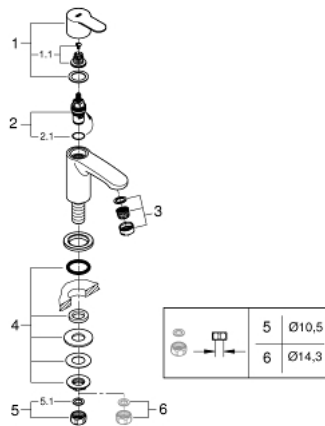

## 23 039 002 EUROSTYLE COSMOPOLITAN PILLAR TAP XS-SIZE

### PRODUCT DESCRIPTION

- Colour: chrome
- single hole installation
- metal lever
- ceramic headpart
- GROHE LongLife finish
- mousseur
- minimum pressure 1,0 bar
- noise classification 1 in accordance with DIN4109
- union nut 1/2" x 10,5 mm

### SPARE PARTS, March 2010 – now

- 1: Handle (Spare part-nr. 48067000)
  - 1.1: Replacement handle connection kit (Spare part-nr. 45186000)
  - 1.1.1: O-ring  $\varnothing 18.2 \times \varnothing 1.7$  (Spare part-nr. 0392400M)
  - 2: Ceramic headpart, 1/2" (Spare part-nr. 45882000)
  - 2.1: O-ring  $\varnothing 18.2 \times \varnothing 1.7$  (Spare part-nr. 0392400M)
  - 3: Economy Mousseur (Spare part-nr. 13951000)
  - 4: Shank fastening assembly (Spare part-nr. 45000000)
  - 5: Coupling nut 1/2" x 10.5 mm (Spare part-nr. 1290100M)
  - 5.1: Fibre seal dia. 12x2 mm (Spare part-nr. 0138900M)
  - 6: Coupling nut 1/2" x 14.5 mm (Spare part-nr. 1290200M)\*
- \* Optional accessories