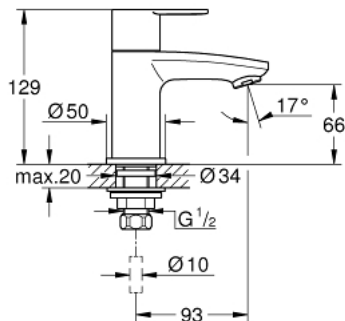

## 23 039 002 EUROSTYLE COSMOPOLITAN PILLAR TAP XS-SIZE

### PRODUCT DESCRIPTION

- Colour: chrome
- single hole installation
- metal lever
- ceramic headpart
- GROHE LongLife finish
- mousseur
- minimum pressure 1,0 bar
- noise classification 1 in accordance with DIN4109
- union nut 1/2" x 10,5 mm

### SPARE PARTS, March 2010 – now

- 1: Handle (Spare part-nr. 48067000)
  - 1.1: Replacement handle connection kit (Spare part-nr. 45186000)
  - 1.1.1: O-ring  $\varnothing 18.2 \times \varnothing 1.7$  (Spare part-nr. 0392400M)
  - 2: Ceramic headpart, 1/2" (Spare part-nr. 45882000)
  - 2.1: O-ring  $\varnothing 18.2 \times \varnothing 1.7$  (Spare part-nr. 0392400M)
  - 3: Economy Mousseur (Spare part-nr. 13951000)
  - 4: Shank fastening assembly (Spare part-nr. 45000000)
  - 5: Coupling nut 1/2" x 10.5 mm (Spare part-nr. 1290100M)
  - 5.1: Fibre seal dia. 12x2 mm (Spare part-nr. 0138900M)
  - 6: Coupling nut 1/2" x 14.5 mm (Spare part-nr. 1290200M)\*
- \* Optional accessories