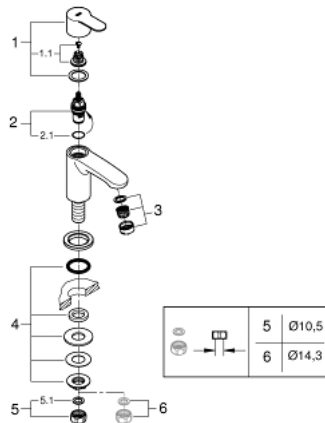

23 039 002 EUROSTYLE COSMOPOLITAN PILLAR TAP XS-SIZE

PRODUCT DESCRIPTION

- Colour: chrome
- single hole installation
- metal lever
- ceramic headpart 1/2", 90°
- GROHE LongLife finish
- mousseur
- min. recommended pressure 1.0 bar
- noise classification I in accordance with DIN 4109
- union nut 1/2" x 10.5 mm

23 039 002 EUROSTYLE COSMOPOLITAN PILLAR TAP XS-SIZE

SPARE PARTS, 3月 2010 – now

- 1: Handle (Spare part-nr. 48067000)
- 1.1: Replacement handle connection kit (Spare part-nr. 45186000)
- 1.1.1: O-ring Ø 18.2 x Ø 1.7 (Spare part-nr. 0392400M)
- 2: Ceramic headpart 1/2" (Spare part-nr. 45882000)
- 2.1: O-ring Ø 18.2 x Ø 1.7 (Spare part-nr. 0392400M)
- 3: Economy mousseur (Spare part-nr. 13951000)
- 4: Shank fastening assembly 1/2" (Spare part-nr. 45000000)
- 5: Coupling nut 1/2" (Spare part-nr. 1290100M)
- 5.1: Fibre seal Ø 18,5 x Ø 12 x 2 (Spare part-nr. 0138900M)
- 6: Coupling nut 1/2" x 14.5 mm (Spare part-nr. 1290200M)*