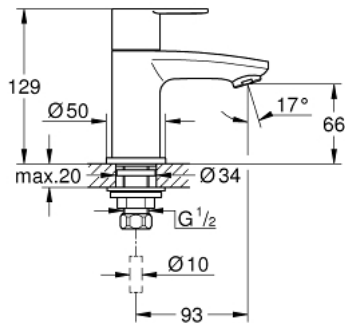

23 039 002 EUROSTYLE COSMOPOLITAN PILLAR TAP XS-SIZE

PRODUCT DESCRIPTION

- Colour: chrome
- single hole installation
- metal lever
- ceramic headpart 1/2", 90°
- GROHE LongLife finish
- mousseur
- min. recommended pressure 1.0 bar
- noise classification I in accordance with DIN 4109
- union nut 1/2" x 10.5 mm

23 039 002 EUROSTYLE COSMOPOLITAN PILLAR TAP XS-SIZE

SPARE PARTS, 3月 2010 – now

- 1: Handle (Spare part-nr. 48067000)
- 1.1: Replacement handle connection kit (Spare part-nr. 45186000)
- 1.1.1: O-ring Ø 18.2 x Ø 1.7 (Spare part-nr. 0392400M)
- 2: Ceramic headpart 1/2" (Spare part-nr. 45882000)
- 2.1: O-ring Ø 18.2 x Ø 1.7 (Spare part-nr. 0392400M)
- 3: Economy mousseur (Spare part-nr. 13951000)
- 4: Shank fastening assembly 1/2" (Spare part-nr. 45000000)
- 5: Coupling nut 1/2" (Spare part-nr. 1290100M)
- 5.1: Fibre seal Ø 18,5 x Ø 12 x 2 (Spare part-nr. 0138900M)
- 6: Coupling nut 1/2" x 14.5 mm (Spare part-nr. 1290200M)*