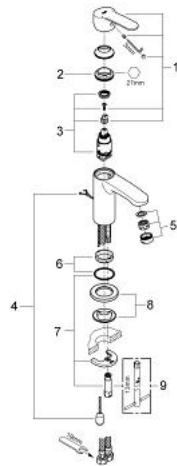

23 041 002 **EUROSTYLE COSMOPOLITAN SINGLE-LEVER BASIN MIXER**
S-SIZE

PRODUCT DESCRIPTION

- Colour: chrome
- single hole installation
- metal lever
- GROHE SilkMove 28 mm ceramic cartridge
- GROHE LongLife finish
- mousseur
- retractable chain
- flexible connection hoses
- GROHE FastFixation installation system with centering support

23 041 002 EUROSTYLE COSMOPOLITAN SINGLE-LEVER BASIN MIXER S-SIZE

SPARE PARTS, January 2012 – now

- 1: Lever (Spare part-nr. 46749000)
 - 2: Fitting ring (Spare part-nr. 46715000)
 - 3: Cartridge (Spare part-nr. 46580000)
 - 4: Chain support (Spare part-nr. 06815000)
 - 5: Mousseur (Spare part-nr. 13929000)
 - 6: Center ring (Spare part-nr. 46719000)
 - 7: Shank mounting kit (Spare part-nr. 46671000)
 - 8: Base plate (Spare part-nr. 48165000)
 - 9: Mounting wrench (Spare part-nr. 19017000)*
- * Optional accessories