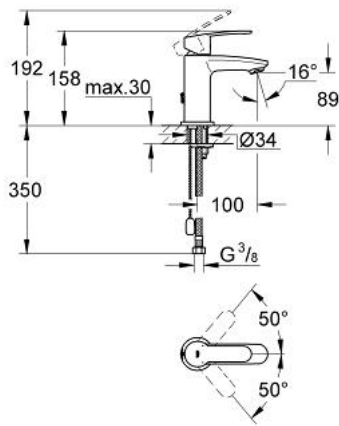

23 041 002 **EUROSTYLE COSMOPOLITAN SINGLE-LEVER BASIN MIXER**
S-SIZE

PRODUCT DESCRIPTION

- Colour: chrome
- single hole installation
- metal lever
- GROHE SilkMove 28 mm ceramic cartridge
- GROHE LongLife finish
- mousseur
- retractable chain
- flexible connection hoses
- GROHE FastFixation installation system with centering support

23 041 002 EUROSTYLE COSMOPOLITAN SINGLE-LEVER BASIN MIXER S-SIZE

SPARE PARTS, January 2012 – now

- 1: Lever (Spare part-nr. 46749000)
 - 2: Fitting ring (Spare part-nr. 46715000)
 - 3: Cartridge (Spare part-nr. 46580000)
 - 4: Chain support (Spare part-nr. 06815000)
 - 5: Mousseur (Spare part-nr. 13929000)
 - 6: Center ring (Spare part-nr. 46719000)
 - 7: Shank mounting kit (Spare part-nr. 46671000)
 - 8: Base plate (Spare part-nr. 48165000)
 - 9: Mounting wrench (Spare part-nr. 19017000)*
- * Optional accessories