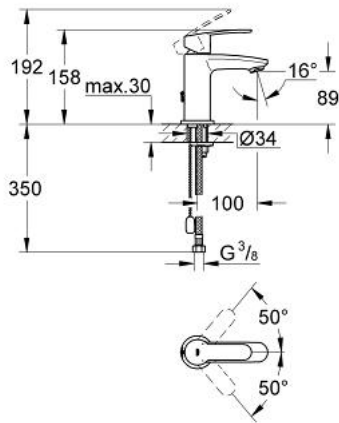

23 041 002 **EUROSTYLE COSMOPOLITAN SINGLE-LEVER BASIN MIXER 1/2"**
S-SIZE

PRODUCT DESCRIPTION

- Colour: chrome
- single hole installation
- metal lever
- GROHE SilkMove 28 mm ceramic cartridge
- GROHE LongLife finish
- mousseur
- retractable chain
- flexible connection hoses
- GROHE FastFixation installation system with centering support

23 041 002 EUROSTYLE COSMOPOLITAN SINGLE-LEVER BASIN MIXER 1/2" S-SIZE

SPARE PARTS, 1月 2012 – now

- 1: Lever (Spare part-nr. 46749000)
 - 2: Fitting ring (Spare part-nr. 46715000)
 - 3: Cartridge (Spare part-nr. 46580000)
 - 4: Chain (Spare part-nr. 06815000)
 - 5: Mousseur (Spare part-nr. 13929000)
 - 6: Center ring (Spare part-nr. 46719000)
 - 7: Shank mounting kit (Spare part-nr. 46671000)
 - 8: Base plate (Spare part-nr. 48165000)
 - 9: Mounting wrench (Spare part-nr. 19017000)*
- * Optional accessories