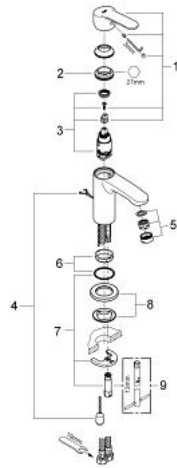

23 041 002 **EUROSTYLE COSMOPOLITAN SINGLE-LEVER BASIN MIXER 1/2"**
S-SIZE

PRODUCT DESCRIPTION

- Colour: chrome
- single hole installation
- metal lever
- GROHE SilkMove 28 mm ceramic cartridge
- GROHE LongLife finish
- mousseur
- retractable chain
- flexible connection hoses
- GROHE FastFixation installation system with centering support

23 041 002 EUROSTYLE COSMOPOLITAN SINGLE-LEVER BASIN MIXER 1/2" S-SIZE

SPARE PARTS, 1月 2012 – now

- 1: Lever (Spare part-nr. 46749000)
 - 2: Fitting ring (Spare part-nr. 46715000)
 - 3: Cartridge (Spare part-nr. 46580000)
 - 4: Chain (Spare part-nr. 06815000)
 - 5: Mousseur (Spare part-nr. 13929000)
 - 6: Center ring (Spare part-nr. 46719000)
 - 7: Shank mounting kit (Spare part-nr. 46671000)
 - 8: Base plate (Spare part-nr. 48165000)
 - 9: Mounting wrench (Spare part-nr. 19017000)*
- * Optional accessories