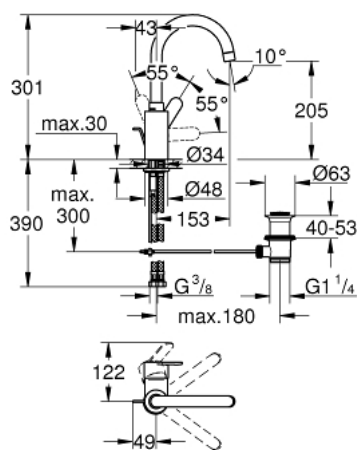

23 043 002 EUROSTYLE COSMOPOLITAN SINGLE-LEVER BASIN MIXER 1/2" L-SIZE

PRODUCT DESCRIPTION

- Colour: chrome
- single hole installation
- metal lever
- covered lever fixing
- GROHE SilkMove 35 mm ceramic cartridge
- adjustable flow rate limiter
- GROHE LongLife finish
- GROHE FastFixationInstallation system
- mousseur
- swivelling tubular spout with Mousseur and stop limiter
- pop-up waste set 1 1/4"
- flexible connection hoses
- minimum pressure 1,0 bar
- optional temperature limiter ref. no. 46 375

23 043 002 **EUROSTYLE COSMOPOLITAN SINGLE-LEVER BASIN MIXER 1/2"**
L-SIZE

SPARE PARTS, August 2016 – now

- 1: Lever (Spare part-nr. 46750000)
- 2: Screw coupling (Spare part-nr. 46460000)
- 3: Cartridge (Spare part-nr. 46374000)
- 4: Spout (Spare part-nr. 13267000)
- 4.1: Safety ring (Spare part-nr. 0806500M)
- 4.2: Sealing washer (Spare part-nr. 0128500M)
- 4.3: Mousseur (Spare part-nr. 06574000)
- 5: Pop-up rod (Spare part-nr. 46739000)
- 6: Shank mounting kit (Spare part-nr. 46671000)
- 7: Connection hose (Spare part-nr. 46255000)
- 8: Pop-up waste set 1 1/4" (Spare part-nr. 28910000)
- 8.1: Plug (Spare part-nr. 07182000)
- 8.2: Eccentric rod (Spare part-nr. 07052000)
- 9: Temperature limiter (Spare part-nr. 46375000)*
- 10: Socket spanner (Spare part-nr. 19332000)*
- 11: Mounting wrench (Spare part-nr. 19017000)*
- 12: Eccentric rod (Spare part-nr. 07341000)*