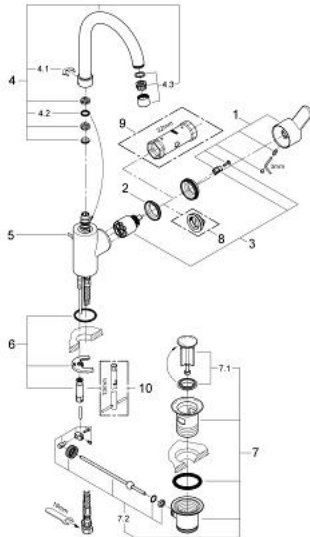

23 043 002 EUROSTYLE COSMOPOLITAN SINGLE-LEVER BASIN MIXER 1/2" L-SIZE

PRODUCT DESCRIPTION

- Colour: chrome
- single hole installation
- metal lever
- covered lever fixing
- GROHE SilkMove 35 mm ceramic cartridge
- adjustable flow rate limiter
- GROHE LongLife finish
- GROHE FastFixationInstallation system
- mousseur
- swivelling tubular spout with Mousseur and stop limiter
- pop-up waste set 1 1/4"
- flexible connection hoses
- minimum pressure 1,0 bar
- optional temperature limiter ref. no. 46 375

23 043 002 **EUROSTYLE COSMOPOLITAN SINGLE-LEVER BASIN MIXER 1/2"**
L-SIZE

SPARE PARTS, August 2016 – now

- 1: Lever (Spare part-nr. 46750000)
- 2: Screw coupling (Spare part-nr. 46460000)
- 3: Cartridge (Spare part-nr. 46374000)
- 4: Spout (Spare part-nr. 13267000)
- 4.1: Safety ring (Spare part-nr. 0806500M)
- 4.2: Sealing washer (Spare part-nr. 0128500M)
- 4.3: Mousseur (Spare part-nr. 06574000)
- 5: Pop-up rod (Spare part-nr. 46739000)
- 6: Shank mounting kit (Spare part-nr. 46671000)
- 7: Connection hose (Spare part-nr. 46255000)
- 8: Pop-up waste set 1 1/4" (Spare part-nr. 28910000)
- 8.1: Plug (Spare part-nr. 07182000)
- 8.2: Eccentric rod (Spare part-nr. 07052000)
- 9: Temperature limiter (Spare part-nr. 46375000)*
- 10: Socket spanner (Spare part-nr. 19332000)*
- 11: Mounting wrench (Spare part-nr. 19017000)*
- 12: Eccentric rod (Spare part-nr. 07341000)*