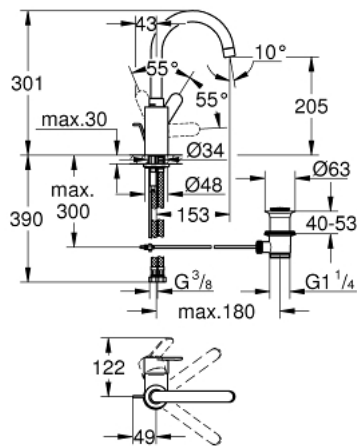

23 043 002 EUROSTYLE COSMOPOLITAN SINGLE-LEVER BASIN MIXER 1/2" L-SIZE

PRODUCT DESCRIPTION

- Colour: chrome
- single hole installation
- metal lever
- covered lever fixing
- GROHE SilkMove 35 mm ceramic cartridge
- adjustable flow rate limiter
- GROHE LongLife finish
- GROHE FastFixation installation system
- mousseur
- swivel tubular spout with stop limiter
- pop-up waste set 1 1/4"
- flexible connection hoses
- min. recommended pressure 1.0 bar
- optional temperature limiter ref. no. 46 375

23 043 002 EUROSTYLE COSMOPOLITAN SINGLE-LEVER BASIN MIXER 1/2" L-SIZE

SPARE PARTS, 8月 2016 – now

- 1: Lever (Spare part-nr. 46750000)
 - 2: Screw coupling (Spare part-nr. 46460000)
 - 3: Cartridge (Spare part-nr. 46374000)
 - 4: Spout (Spare part-nr. 13267000)
 - 4.1: Safety ring (Spare part-nr. 0806500M)
 - 4.2: Sealing washer (Spare part-nr. 0128500M)
 - 4.3: Mousseur (Spare part-nr. 06574000)
 - 5: Pop-up rod (Spare part-nr. 46739000)
 - 6: Shank mounting kit (Spare part-nr. 46671000)
 - 7: Connection hose (Spare part-nr. 46255000)
 - 8: Waste set 1 1/4" (Spare part-nr. 28910000)
 - 8.1: Plug (Spare part-nr. 07182000)
 - 8.2: Eccentric rod (Spare part-nr. 07052000)
 - 9: Temperature limiter (Spare part-nr. 46375000)*
 - 10: Socket spanner (Spare part-nr. 19332000)*
 - 11: Mounting wrench (Spare part-nr. 19017000)*
 - 12: Eccentric rod (Spare part-nr. 07341000)*
- * Optional accessories