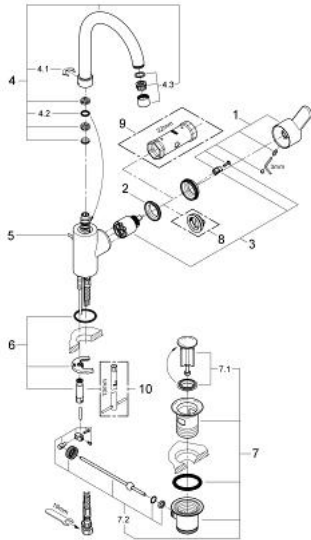

23 043 002 EUROSTYLE COSMOPOLITAN SINGLE-LEVER BASIN MIXER 1/2" L-SIZE

PRODUCT DESCRIPTION

- Colour: chrome
- single hole installation
- metal lever
- covered lever fixing
- GROHE SilkMove 35 mm ceramic cartridge
- adjustable flow rate limiter
- GROHE LongLife finish
- GROHE FastFixation installation system
- mousseur
- swivel tubular spout with stop limiter
- pop-up waste set 1 1/4"
- flexible connection hoses
- min. recommended pressure 1.0 bar
- optional temperature limiter ref. no. 46 375

23 043 002 EUROSTYLE COSMOPOLITAN SINGLE-LEVER BASIN MIXER 1/2" L-SIZE

SPARE PARTS, 8月 2016 – now

- 1: Lever (Spare part-nr. 46750000)
 - 2: Screw coupling (Spare part-nr. 46460000)
 - 3: Cartridge (Spare part-nr. 46374000)
 - 4: Spout (Spare part-nr. 13267000)
 - 4.1: Safety ring (Spare part-nr. 0806500M)
 - 4.2: Sealing washer (Spare part-nr. 0128500M)
 - 4.3: Mousseur (Spare part-nr. 06574000)
 - 5: Pop-up rod (Spare part-nr. 46739000)
 - 6: Shank mounting kit (Spare part-nr. 46671000)
 - 7: Connection hose (Spare part-nr. 46255000)
 - 8: Waste set 1 1/4" (Spare part-nr. 28910000)
 - 8.1: Plug (Spare part-nr. 07182000)
 - 8.2: Eccentric rod (Spare part-nr. 07052000)
 - 9: Temperature limiter (Spare part-nr. 46375000)*
 - 10: Socket spanner (Spare part-nr. 19332000)*
 - 11: Mounting wrench (Spare part-nr. 19017000)*
 - 12: Eccentric rod (Spare part-nr. 07341000)*
- * Optional accessories