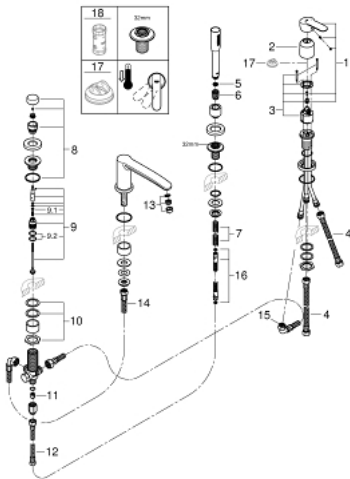

23 048 002 EUROSTYLE COSMOPOLITAN FOUR-HOLE SINGLE-LEVER BATH COMBINATION

PRODUCT DESCRIPTION

- Colour: chrome
- GROHE SilkMove 46 mm ceramic cartridge
- GROHE LongLife finish
- consisting of:
 - pre-assembled spout fixing
 - single lever mixer operating element
 - bath inlet with mousseur
 - diverter bath/shower
 - Euphoria Cosmopolitan hand shower (27 400)
 - metal shower hose 2000 mm
 - flexible connection hoses
 - connection for shower hose
 - protected against backflow
 - can be used with baseframe 29 037 000 (please order separately)
 - min. recommended pressure 1.0 bar

23 048 002 EUROSTYLE COSMOPOLITAN FOUR-HOLE SINGLE-LEVER BATH COMBINATION

SPARE PARTS, 3月 2015 – now

- 1: Lever (Spare part-nr. 46726000)
- 2: Cap (Spare part-nr. 46727000)
- 3: Cartridge (Spare part-nr. 46048000)
- 4: Connecting hose (Spare part-nr. 07227000)
- 5: Dirt strainer (Spare part-nr. 0700200M)
- 6: Cone nut (Spare part-nr. 08864000)
- 7: Compression spring (Spare part-nr. 00869000)
- 8: Diverter knob (Spare part-nr. 46721000)
- 9: Diverter (Spare part-nr. 45443000)
- 9.1: Sealing washer $\varnothing 6 \times \varnothing 2$ (Spare part-nr. 0128300M)
- 9.2: Sealing washer (Spare part-nr. 0120500M)
- 10: Replacement kit for shank fastening (Spare part-nr. 45444000)
- 11: Non-return valve (Spare part-nr. 08565000)
- 12: Connecting hose (Spare part-nr. 07300000)
- 13: Mousseur (Spare part-nr. 13922000)
- 14: Connecting hose (Spare part-nr. 48018000)
- 15: Connecting hose (Spare part-nr. 48017000)
- 16: Metal shower hose (Spare part-nr. 28146000)
- 17: Temperature limiter (Spare part-nr. 46375000)*
- 18: Socket spanner (Spare part-nr. 19332000)*