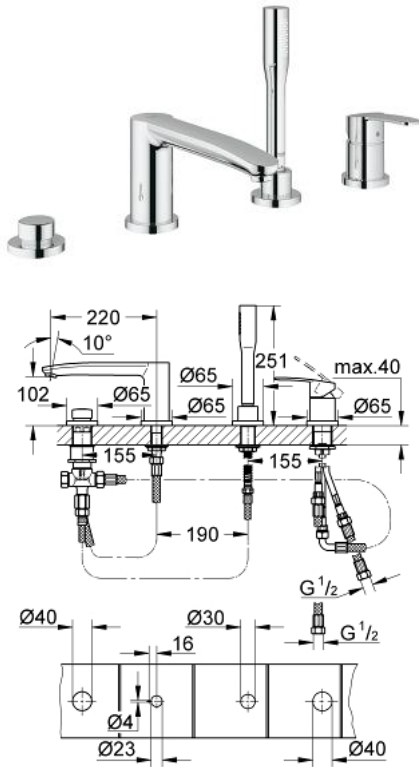

23 048 002 EUROSTYLE COSMOPOLITAN FOUR-HOLE SINGLE-LEVER BATH COMBINATION

PRODUCT DESCRIPTION

- Colour: chrome
- GROHE SilkMove 46 mm ceramic cartridge
- GROHE LongLife finish
- consisting of:
 - pre-assembled spout fixing
 - single lever mixer operating element
 - bath inlet with mousseur
 - diverter bath/shower
 - Euphoria Cosmopolitan hand shower (27 400)
 - metal shower hose 2000 mm
 - flexible connection hoses
 - connection for shower hose
 - protected against backflow
 - can be used with baseframe 29 037 000 (please order separately)
 - min. recommended pressure 1.0 bar

23 048 002 EUROSTYLE COSMOPOLITAN FOUR-HOLE SINGLE-LEVER BATH COMBINATION

SPARE PARTS, 3月 2015 – now

- 1: Lever (Spare part-nr. 46726000)
- 2: Cap (Spare part-nr. 46727000)
- 3: Cartridge (Spare part-nr. 46048000)
- 4: Connecting hose (Spare part-nr. 07227000)
- 5: Dirt strainer (Spare part-nr. 0700200M)
- 6: Cone nut (Spare part-nr. 08864000)
- 7: Compression spring (Spare part-nr. 00869000)
- 8: Diverter knob (Spare part-nr. 46721000)
- 9: Diverter (Spare part-nr. 45443000)
- 9.1: Sealing washer $\varnothing 6 \times \varnothing 2$ (Spare part-nr. 0128300M)
- 9.2: Sealing washer (Spare part-nr. 0120500M)
- 10: Replacement kit for shank fastening (Spare part-nr. 45444000)
- 11: Non-return valve (Spare part-nr. 08565000)
- 12: Connecting hose (Spare part-nr. 07300000)
- 13: Mousseur (Spare part-nr. 13922000)
- 14: Connecting hose (Spare part-nr. 48018000)
- 15: Connecting hose (Spare part-nr. 48017000)
- 16: Metal shower hose (Spare part-nr. 28146000)
- 17: Temperature limiter (Spare part-nr. 46375000)*
- 18: Socket spanner (Spare part-nr. 19332000)*