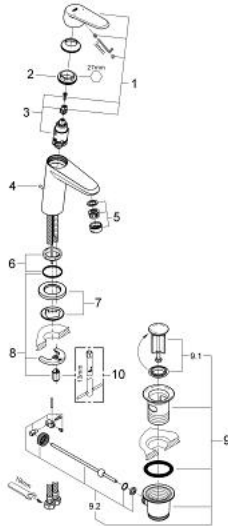

## 23 049 002 EURODISC COSMOPOLITAN SINGLE-LEVER BASIN MIXER S-SIZE

### PRODUCT DESCRIPTION

- Colour: chrome
- single hole installation
- metal lever
- GROHE SilkMove 28 mm ceramic cartridge
- GROHE LongLife finish
- GROHE FastFixation installation system with centering support
- mousseur
- pop-up waste set 1 1/4"
- flexible connection hoses

23 049 002 **EURODISC COSMOPOLITAN SINGLE-LEVER BASIN MIXER  
S-SIZE**

**SPARE PARTS**, January 2012 – now

- 1: Lever (Spare part-nr. 46740000)
- 2: Fitting ring (Spare part-nr. 46715000)
- 3: Cartridge (Spare part-nr. 46580000)
- 4: Pop-up rod (Spare part-nr. 46739000)
- 5: Mousseur (Spare part-nr. 13929000)
- 6: Center ring (Spare part-nr. 46719000)
- 7: Base plate (Spare part-nr. 48165000)
- 8: Shank mounting kit (Spare part-nr. 46645000)
- 9: Pop-up waste set 1 1/4" (Spare part-nr. 28910000)
- 9.1: Plug (Spare part-nr. 07182000)
- 9.2: Eccentric rod (Spare part-nr. 07052000)
- 10: Mounting wrench (Spare part-nr. 19017000)\*