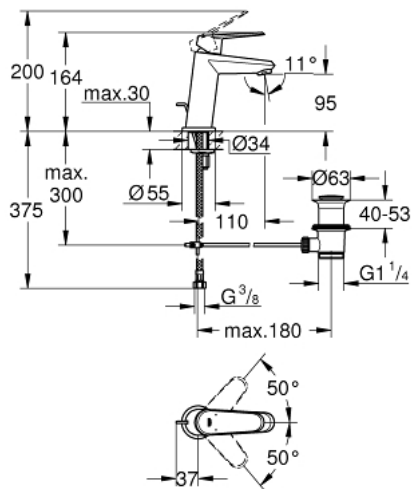

## 23 049 002 EURODISC COSMOPOLITAN SINGLE-LEVER BASIN MIXER S-SIZE

### PRODUCT DESCRIPTION

- Colour: chrome
- single hole installation
- metal lever
- GROHE SilkMove 28 mm ceramic cartridge
- GROHE LongLife finish
- GROHE FastFixation installation system with centering support
- mousseur
- pop-up waste set 1 1/4"
- flexible connection hoses

23 049 002 **EURODISC COSMOPOLITAN SINGLE-LEVER BASIN MIXER  
S-SIZE**

**SPARE PARTS**, January 2012 – now

- 1: Lever (Spare part-nr. 46740000)
- 2: Fitting ring (Spare part-nr. 46715000)
- 3: Cartridge (Spare part-nr. 46580000)
- 4: Pop-up rod (Spare part-nr. 46739000)
- 5: Mousseur (Spare part-nr. 13929000)
- 6: Center ring (Spare part-nr. 46719000)
- 7: Base plate (Spare part-nr. 48165000)
- 8: Shank mounting kit (Spare part-nr. 46645000)
- 9: Pop-up waste set 1 1/4" (Spare part-nr. 28910000)
- 9.1: Plug (Spare part-nr. 07182000)
- 9.2: Eccentric rod (Spare part-nr. 07052000)
- 10: Mounting wrench (Spare part-nr. 19017000)\*